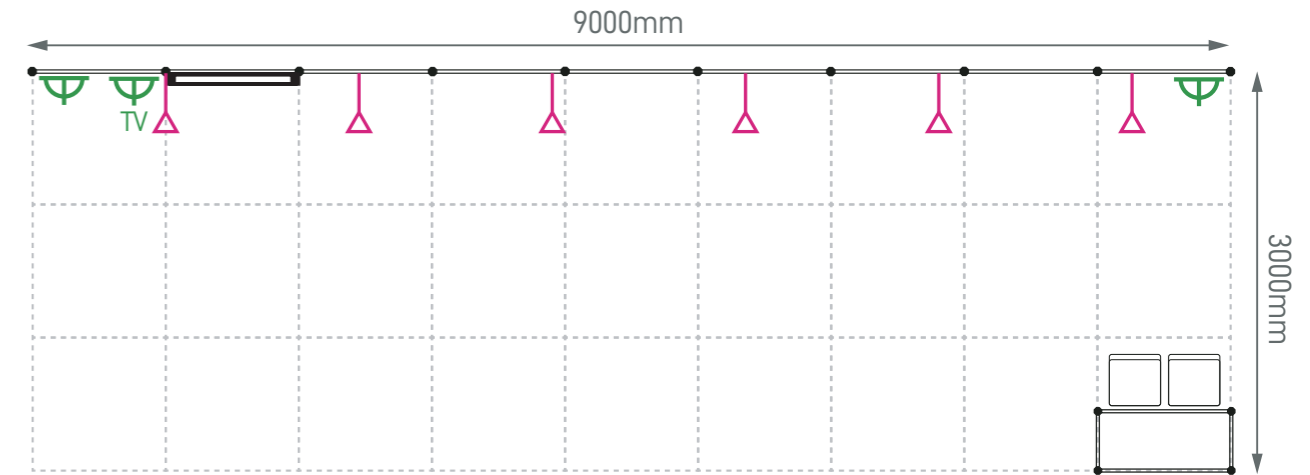

Layout plan