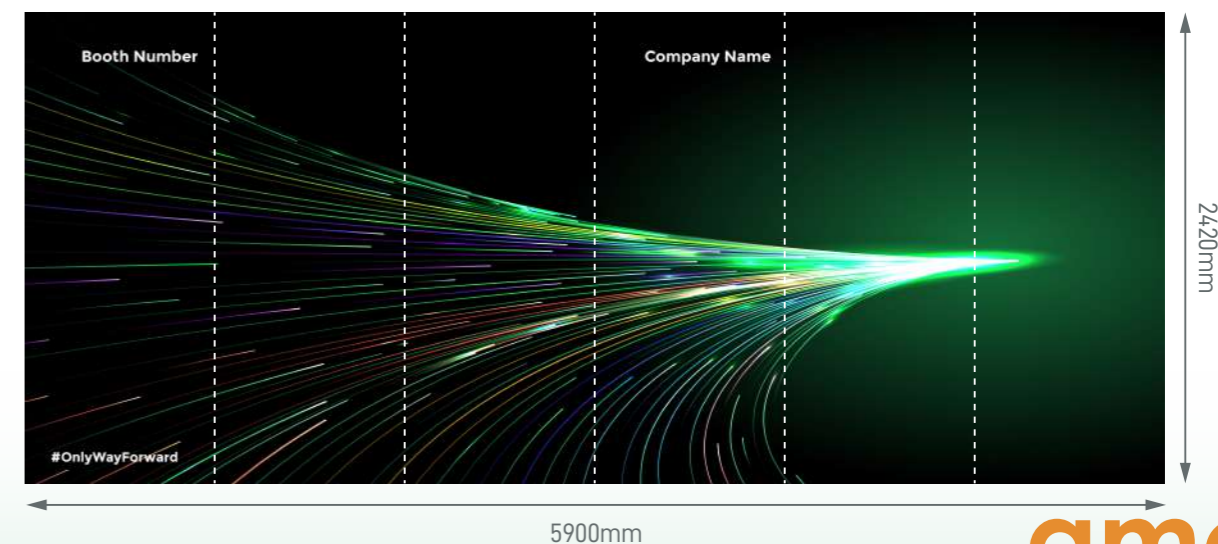

Graphic

Graphic Size: 5900mmW x 2420mmH