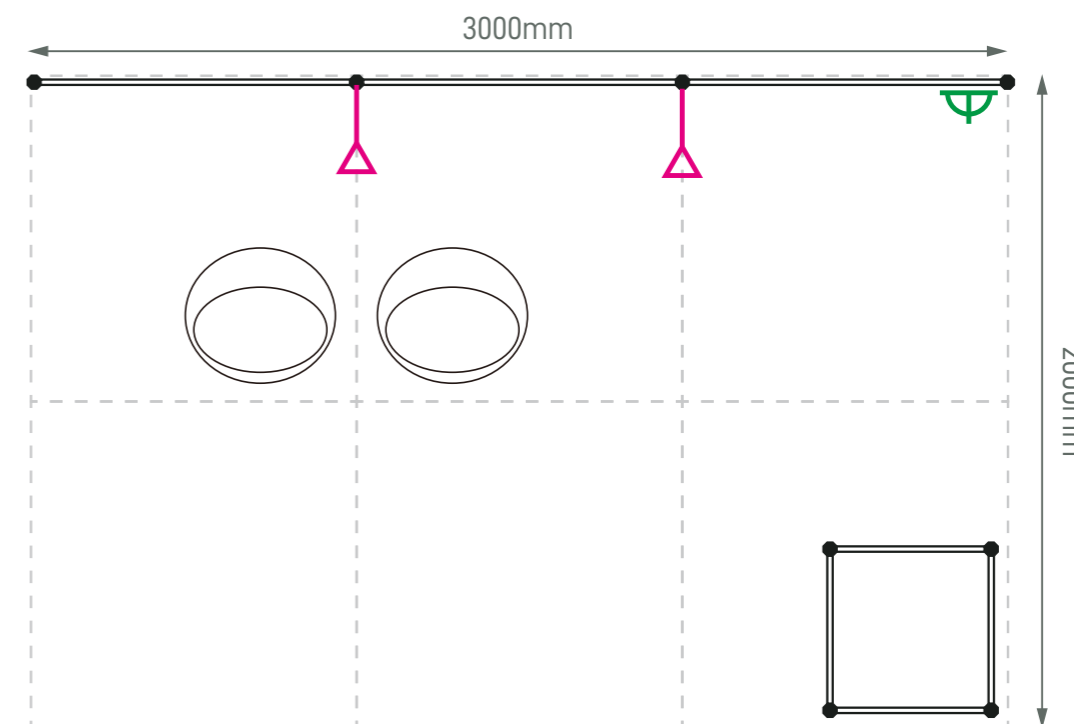

Size: 2000mmL x 2000mmD x 2440mmH

(Right opened)

Perspective View

Layout plan

Graphic

Graphic Size: 1940mmW x 2420mmH

Legend

	Qty	
	LED Longarm Spotlight	2
	500W Square Pin Socket	1
	Podium (0.5mW x 0.5mD x 1mH)	1
	White Bar Stool	1

Standard Booth (D1) - 3m x 2m

Size: 3000mmL x 2000mmD x 2440mmH

Perspective View

Layout plan

Graphic

Graphic Size: 2930mmW x 2420mmH

Legend

	Qty
	2
	1
	1
	2

Standard Booth (D2L) - 3m x 2m

Size: 3000mmL x 2000mmD x 2440mmH

(Left opened)

Perspective View

Layout plan

Graphic

Graphic Size: 2930mmW x 2420mmH

Graphic Size: 1940mmW x 2420mmH

Size: 4000mmL x 3000mmD x 2440mmH

(Right opened)

Perspective View

Layout plan

Graphic

Graphic Size: 3920mmW x 2420mmH

Graphic Size: 2930mmW x 2420mmH

Legend