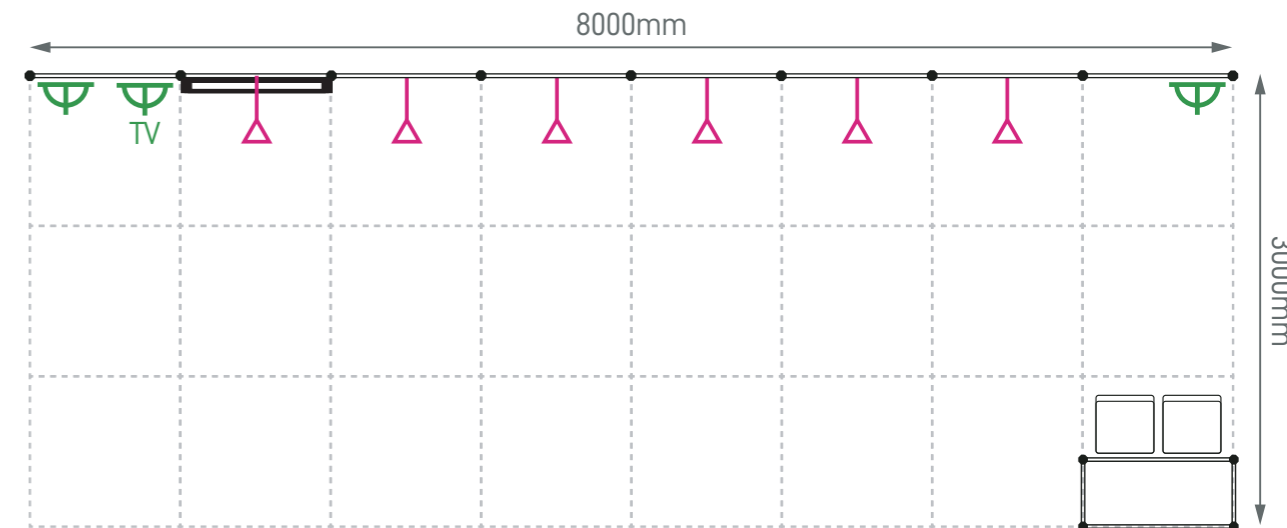

Size: 6000mmL x 4000mmD x 2440mmH

Perspective View

Layout plan

Graphic

Graphic Size: 5900mmW x 2420mmH

Legend

Qty

	LED Longarm Spotlight	4
	500W Square Pin Socket	1
	Reception Desk (1mW x 0.5mD x 0.75mH)	1
	Folding Chair	2
	40" Plasma TV	1
	Socket for Plasma TV	1

Standard Booth (M3) - 8m x 3m

Size: 8000mmL x 3000mmD x 2440mmH

Perspective View

Layout plan

Graphic

Graphic Size: 7880mmW x 2420mmH

Legend

Qty