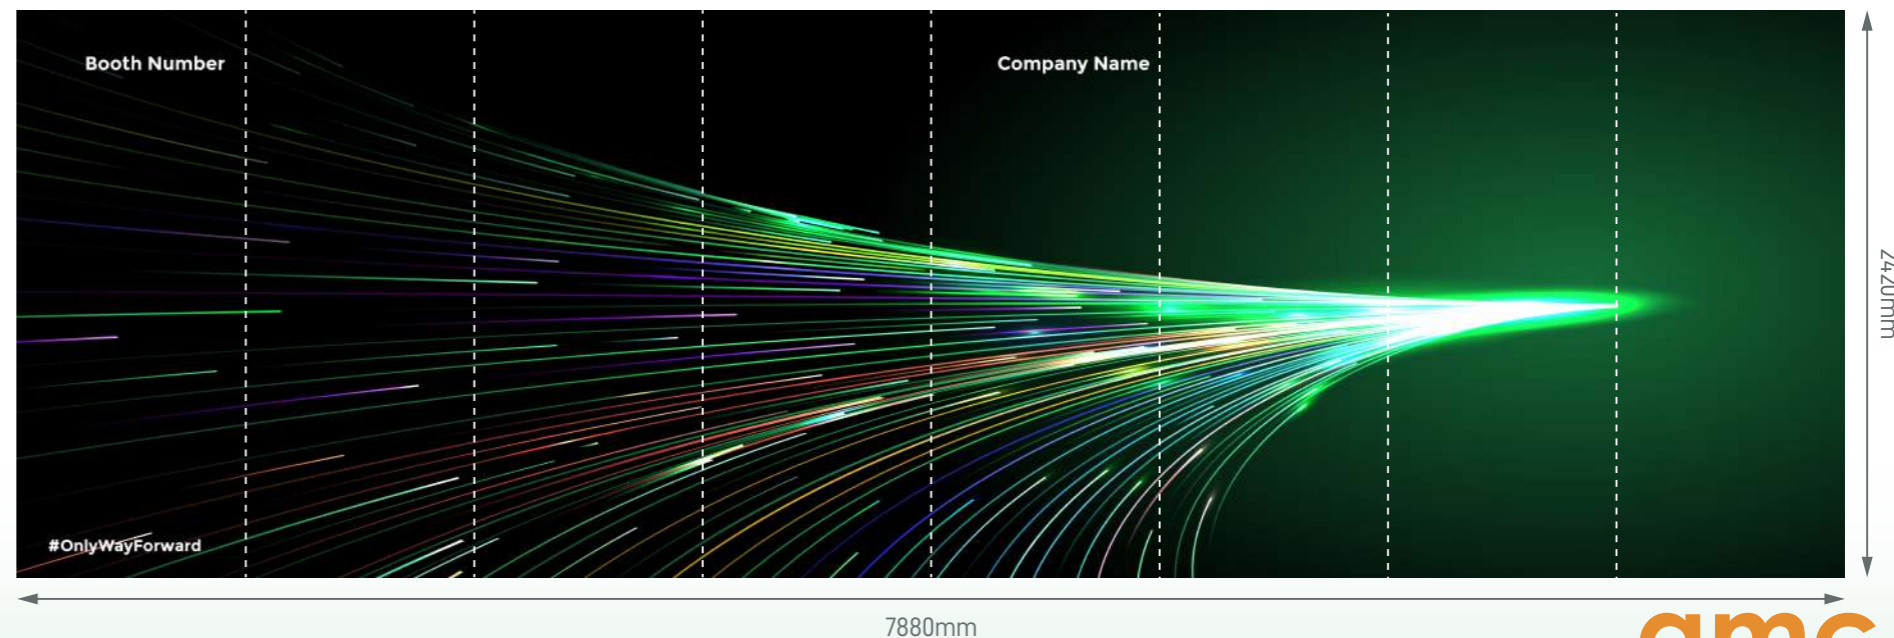

Standard Booth (M3) - 8m x 3m

Size: 8000mmL x 3000mmD x 2440mmH

Perspective View

Layout plan

Graphic

Graphic Size: 7880mmW x 2420mmH

Legend

Qty