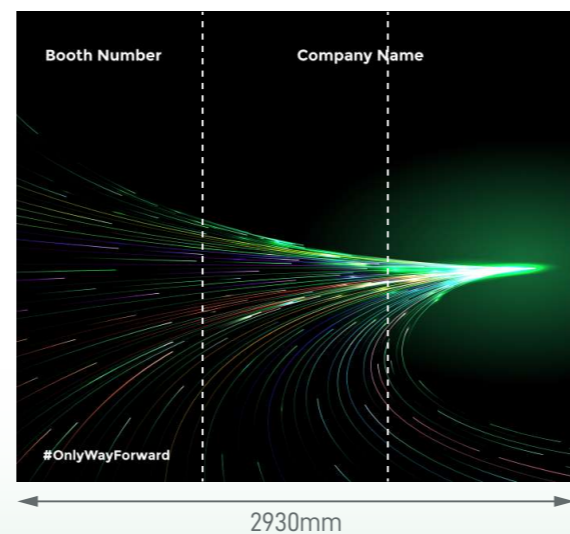

(Left opened)

Perspective View

Layout plan

Graphic

Graphic Size: 2930mmW x 2420mmH

Graphic Size: 5900mmW x 2420mmH

Legend

Qty

	LED Longarm Spotlight	4
	500W Square Pin Socket	2
	Reception Desk (1mW x 0.5mD x 0.75mH)	1
	Folding Chair	2

Standard Booth (K2R) - 6m x 3m

Size: 6000mmL x 3000mmD x 2440mmH

(Right opened)

Perspective View

Layout plan

Graphic

Graphic Size: 2930mmW x 2420mmH

Graphic Size: 5900mmW x 2420mmH

Legend	Qty
	4
	2
	1
	2

Standard Booth - 9m x 3m

Size: 9000mmL x 3000mmD x 2440mmH

Perspective View