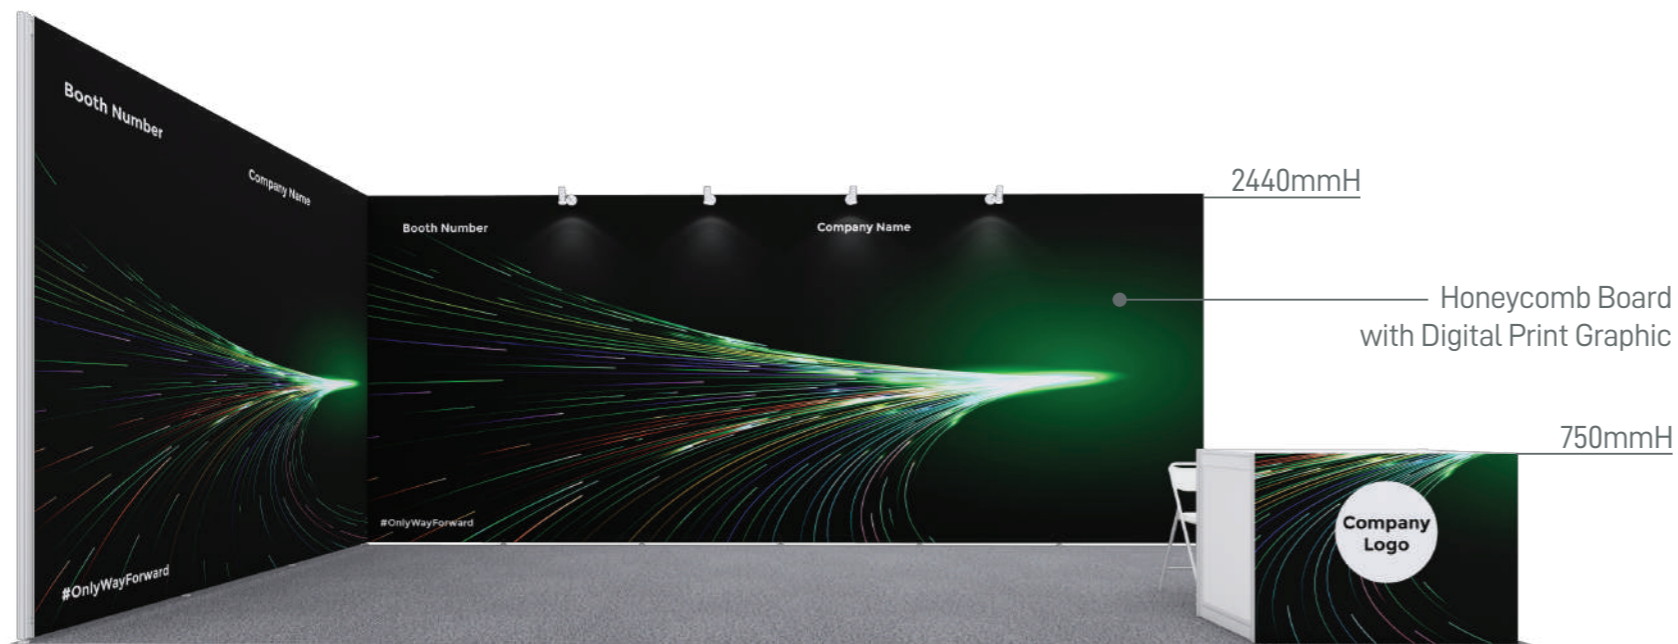

(Left opened)

Perspective View

Layout plan

Graphic

Graphic Size: 2930mmW x 2420mmH

Graphic Size: 5900mmW x 2420mmH

Legend

Qty

	LED Longarm Spotlight	4
	500W Square Pin Socket	2
	Reception Desk (1mW x 0.5mD x 0.75mH)	1
	Folding Chair	2

Standard Booth (K2R) - 6m x 3m

Size: 6000mmL x 3000mmD x 2440mmH

(Right opened)

Perspective View