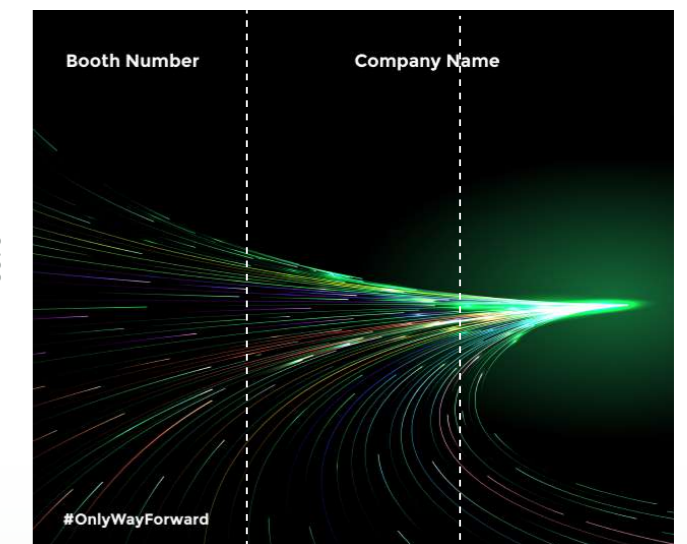

(Left opened)

Perspective View

Layout plan

Graphic

Graphic Size: 2930mmW x 2420mmH

Graphic Size: 2930mmW x 2420mmH

Legend

	Qty
	4
	1
	1
	2