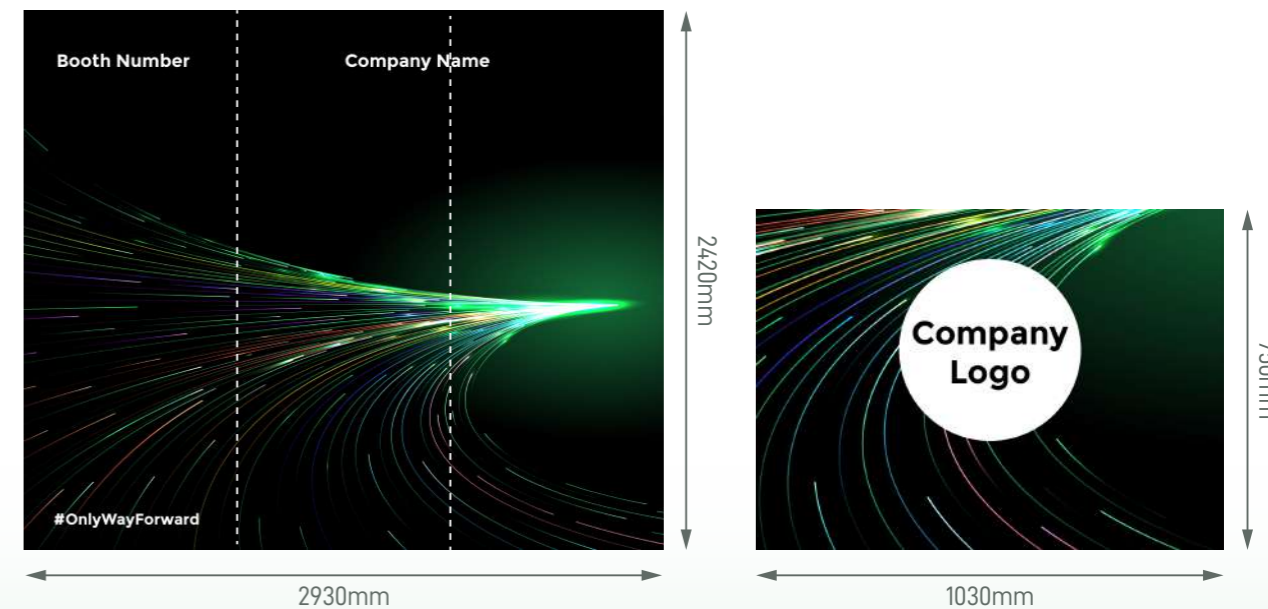

Graphic

Graphic Size: 2930mmW x 2420mmH