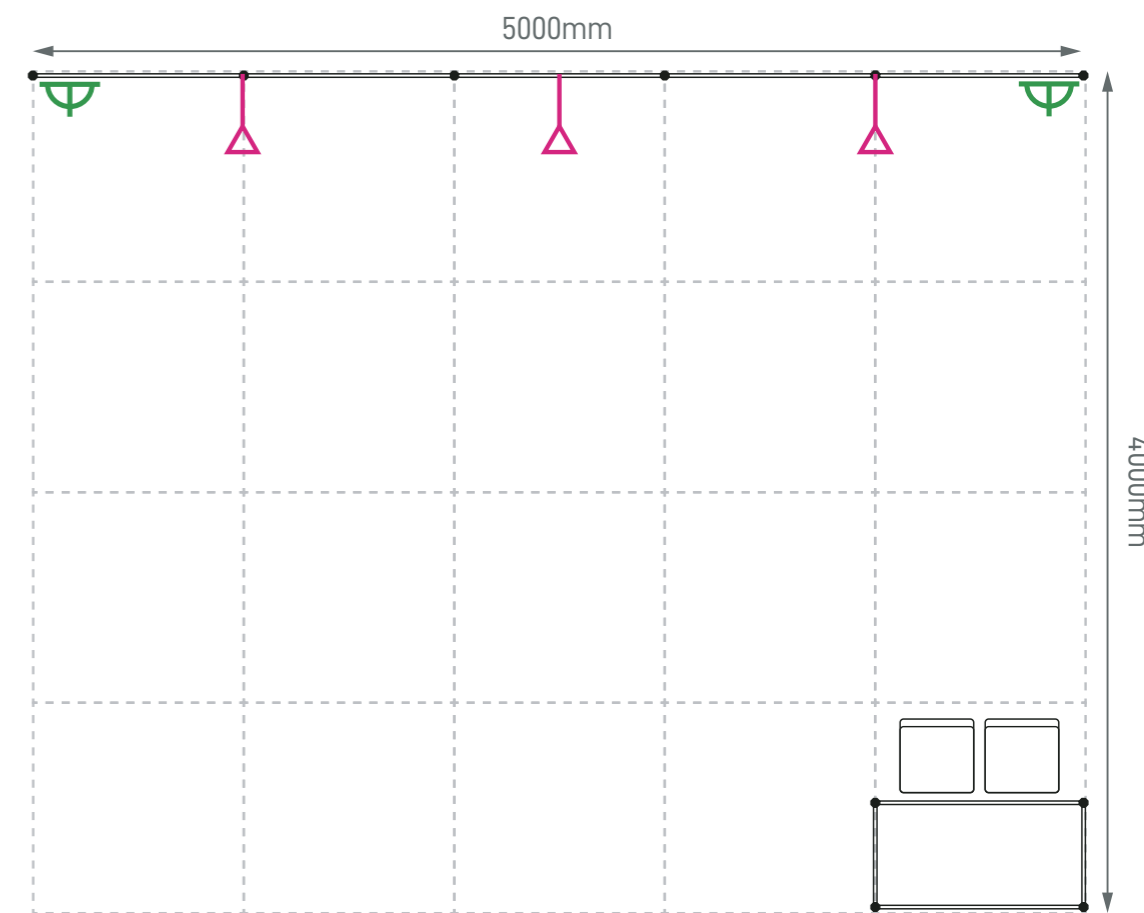

Size: 5000mmL x 3000mmD x 2440mmH

(Left opened)

Perspective View

Layout plan

Graphic

Graphic Size: 4910mmW x 2420mmH

Graphic Size: 2930mmW x 2420mmH

Legend

(Left opened)

Perspective View

Layout plan

Graphic

Graphic Size: 2930mmW x 2420mmH

Graphic Size: 5900mmW x 2420mmH

Legend

Qty

Layout plan

Graphic

Graphic Size: 2930mmW x 2420mmH

Graphic Size: 5900mmW x 2420mmH

Legend	Qty
	4
	2
	1
	2

Standard Booth - 9m x 3m

Size: 9000mmL x 3000mmD x 2440mmH

Perspective View

Standard Booth (L) - 5m x 4m

Size: 5000mmL x 4000mmD x 2440mmH

Perspective View

Layout plan

Graphic

Graphic Size: 4910mmW x 2420mmH

Legend

Qty