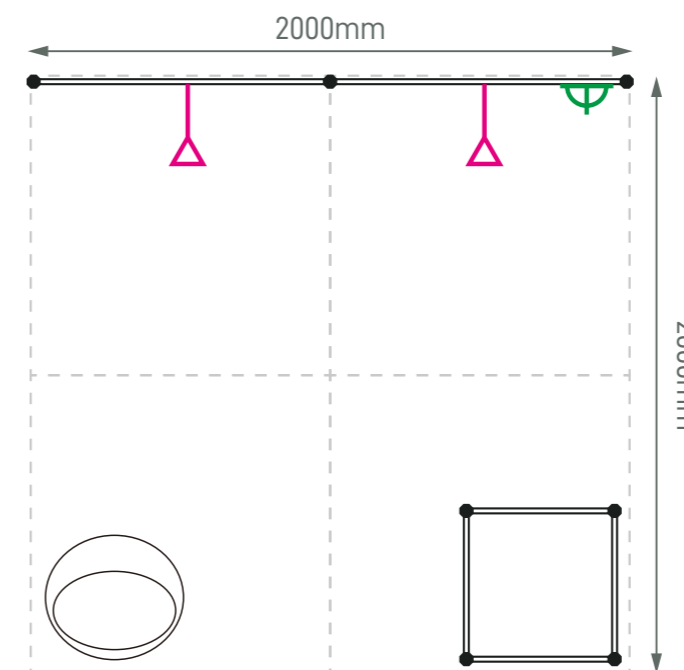

	Qty	
	LED Longarm Spotlight	2
	500W Square Pin Socket	1
	Podium (0.5mW x 0.5mD x 1mH)	1
	White Bar Stool	1

Standard Booth (C1) - 2m x 2m

Size: 2000mmL x 2000mmD x 2440mmH

Perspective View

Layout plan

Graphic

Graphic Size: 1940mmW x 2420mmH

Legend

	Qty
	2
	1
	1
	1

Standard Booth (C2L) - 2m x 2m

Size: 2000mmL x 2000mmD x 2440mmH

(Left opened)

Perspective View

Layout plan

Size: 4000mmL x 2000mmD x 2440mmH

(Left opened)

Perspective View

Layout plan

Graphic

Graphic Size: 3920mmW x 2420mmH

Graphic Size: 1940mmW x 2420mmH

Legend

Size: 4000mmL x 3000mmD x 2440mmH

(Right opened)

Perspective View

Layout plan

Graphic

Graphic Size: 3920mmW x 2420mmH

Graphic Size: 2930mmW x 2420mmH

Legend