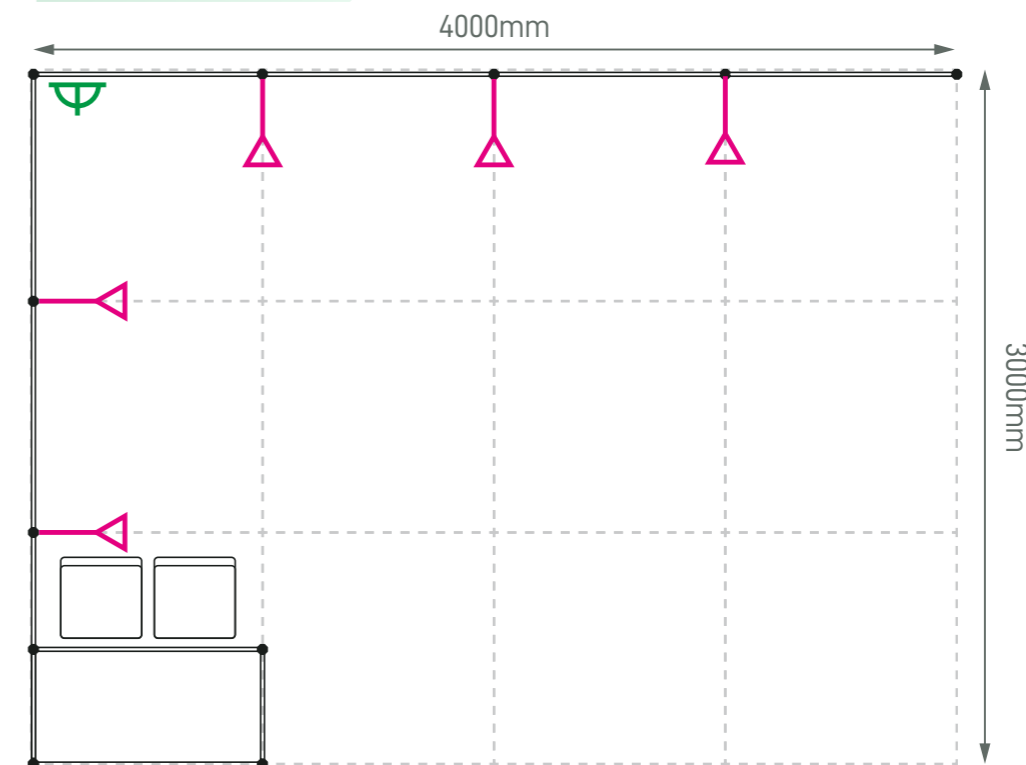

Standard Booth (G2R) - 5m x 2m

Size: 5000mmL x 2000mmD x 2440mmH

(Right opened)

Perspective View

Layout plan

Graphic

Graphic Size: 4910mmW x 2420mmH

Graphic Size: 1940mmW x 2420mmH

(Left opened)

Perspective View

Layout plan

Graphic

Graphic Size: 3920mmW x 2420mmH

Graphic Size: 2930mmW x 2420mmH

Legend

Qty

Size: 4000mmL x 3000mmD x 2440mmH

(Right opened)

Perspective View

Layout plan

Graphic

Graphic Size: 3920mmW x 2420mmH

Graphic Size: 2930mmW x 2420mmH

Legend

Size: 5000mmL x 3000mmD x 2440mmH

(Left opened)

Perspective View

Layout plan

Graphic

Graphic Size: 4910mmW x 2420mmH

Graphic Size: 2930mmW x 2420mmH

Legend