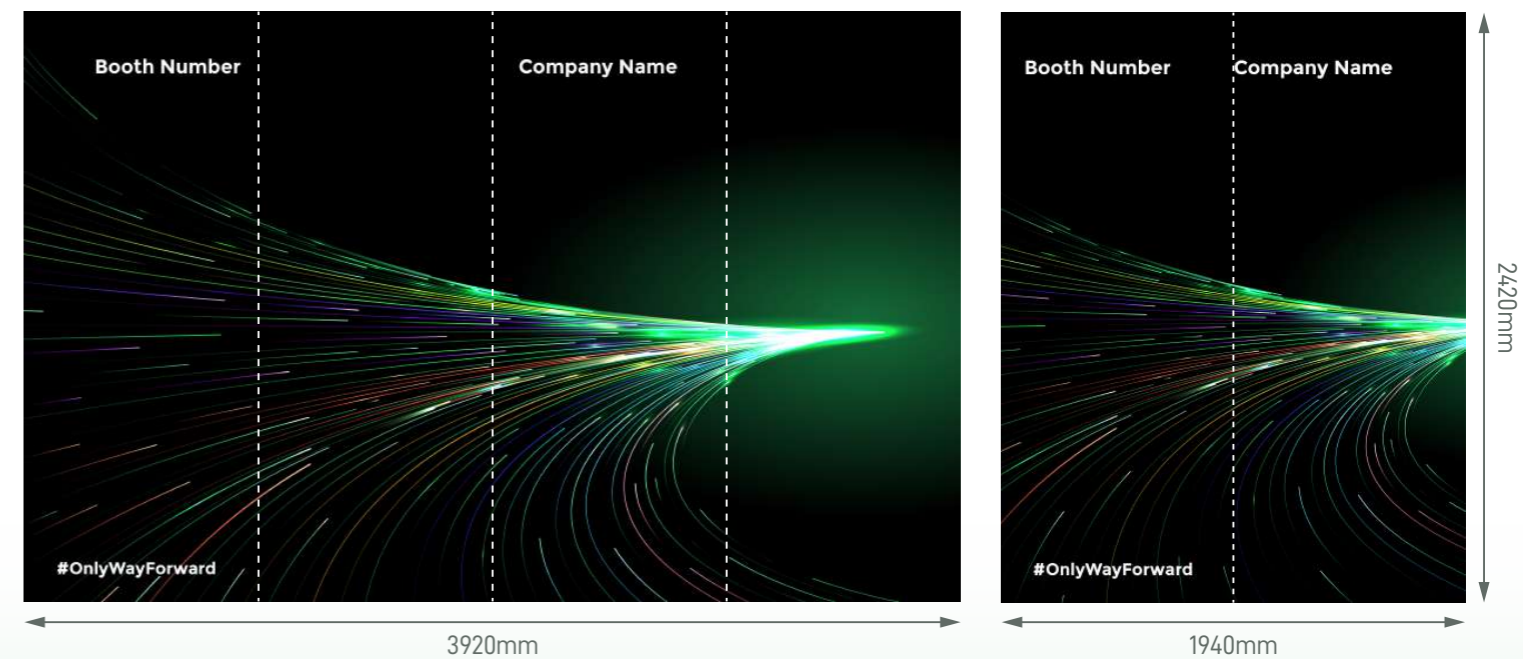

Legend

	Qty
	4
	1
	1
	2

Standard Booth (D2R) - 3m x 2m

Size: 3000mmL x 2000mmD x 2440mmH

(Right opened)

Perspective View

Honeycomb Board with Digital Print Graphic

Layout plan

Perspective View

Layout plan

Graphic

Graphic Size: 3920mmW x 2420mmH

Legend

	Qty
 LED Longarm Spotlight	2
 500W Square Pin Socket	1
 Podium (0.5mW x 0.5mD x 1mH)	1
 White Bar Stool	2

Standard Booth (E2L) - 4m x 2m

Size: 4000mmL x 2000mmD x 2440mmH

(Left opened)

Perspective View

Layout plan

Graphic

Graphic Size: 3920mmW x 2420mmH

Graphic Size: 1940mmW x 2420mmH

Legend

	Qty
 LED Longarm Spotlight	4
 500W Square Pin Socket	1
 Podium (0.5mW x 0.5mD x 1mH)	1
 White Bar Stool	2

Standard Booth (E2R) - 4m x 2m

Size: 4000mmL x 2000mmD x 2440mmH

(Right opened)

Perspective View

Layout plan