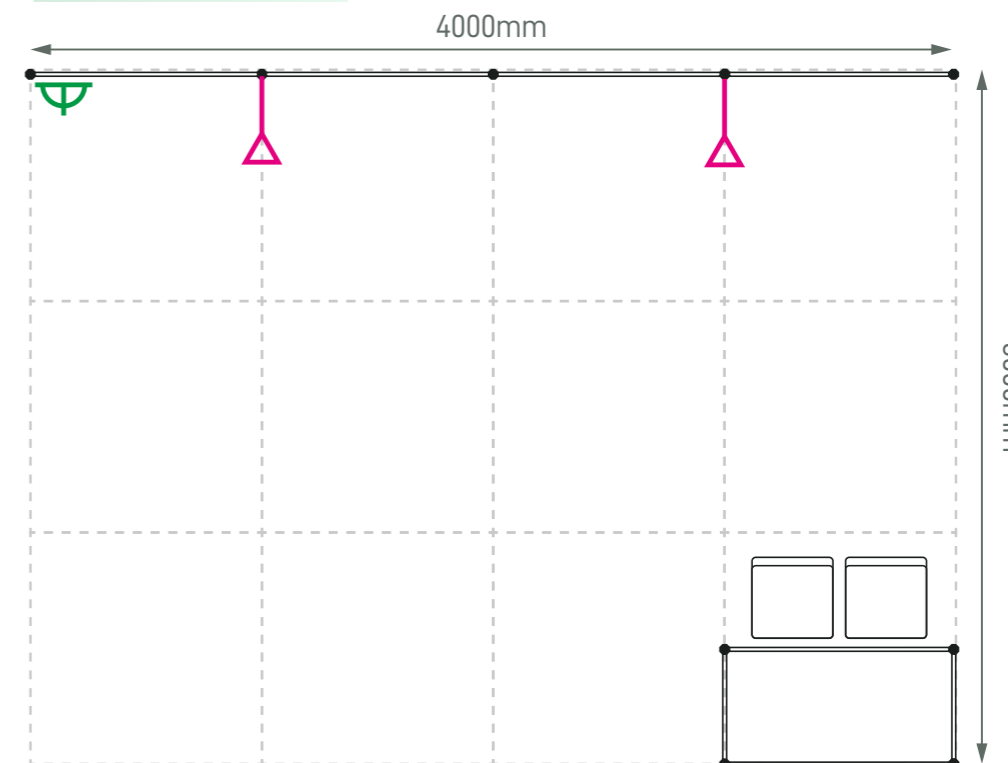

Standard Booth (G2R) - 5m x 2m

Size: 5000mmL x 2000mmD x 2440mmH

(Right opened)

Perspective View

Layout plan

Graphic

Graphic Size: 4910mmW x 2420mmH

Graphic Size: 1940mmW x 2420mmH

Legend

	Qty
	3
	1
	1
	2

Standard Booth (H1) - 4m x 3m

Size: 4000mmL x 3000mmD x 2440mmH

Perspective View

Layout plan

Graphic

Graphic Size: 3920mmW x 2420mmH

Size: 4000mmL x 3000mmD x 2440mmH

(Right opened)

Perspective View

Layout plan

Graphic

Graphic Size: 3920mmW x 2420mmH

Graphic Size: 2930mmW x 2420mmH

Legend

Size: 5000mmL x 3000mmD x 2440mmH

(Left opened)

Perspective View

Layout plan

Graphic

Graphic Size: 4910mmW x 2420mmH

Graphic Size: 2930mmW x 2420mmH

Legend