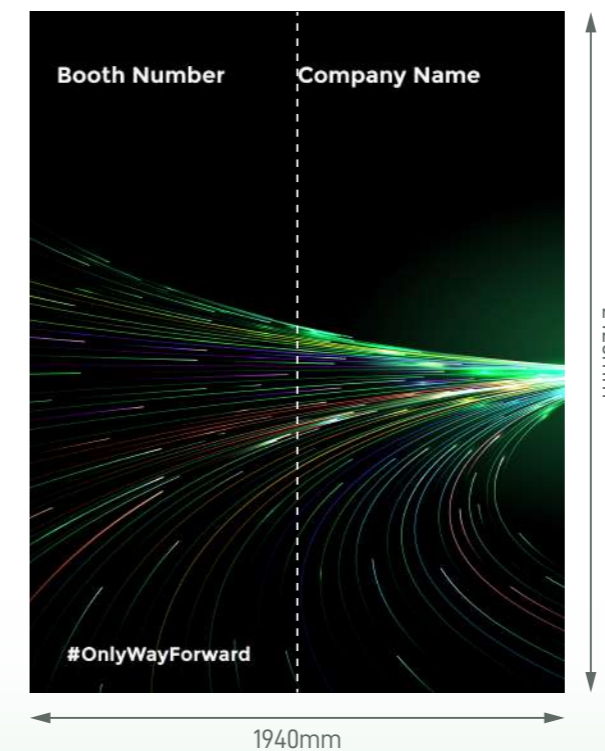

Graphic Size: 1940mmW x 2420mmH

Legend

	Qty
	2
	1
	1
	1

Standard Booth (C2L) - 2m x 2m

Size: 2000mmL x 2000mmD x 2440mmH

(Left opened)

Perspective View

Layout plan

Graphic

Graphic Size: 1940mmW x 2420mmH

Graphic Size: 1940mmW x 2420mmH

Legend

	Qty	
	LED Longarm Spotlight	2
	500W Square Pin Socket	1
	Podium (0.5mW x 0.5mD x 1mH)	1
	White Bar Stool	1

Standard Booth (C2R) - 2m x 2m

Size: 2000mmL x 2000mmD x 2440mmH

(Right opened)

Perspective View

Layout plan

Graphic

Graphic Size: 1940mmW x 2420mmH

Legend

	Qty	
	LED Longarm Spotlight	2
	500W Square Pin Socket	1
	Podium (0.5mW x 0.5mD x 1mH)	1
	White Bar Stool	1

Standard Booth (D1) - 3m x 2m

Size: 3000mmL x 2000mmD x 2440mmH

Perspective View

Layout plan

Graphic

Graphic Size: 2930mmW x 2420mmH

Legend

	Qty
	2
	1
	1
	2