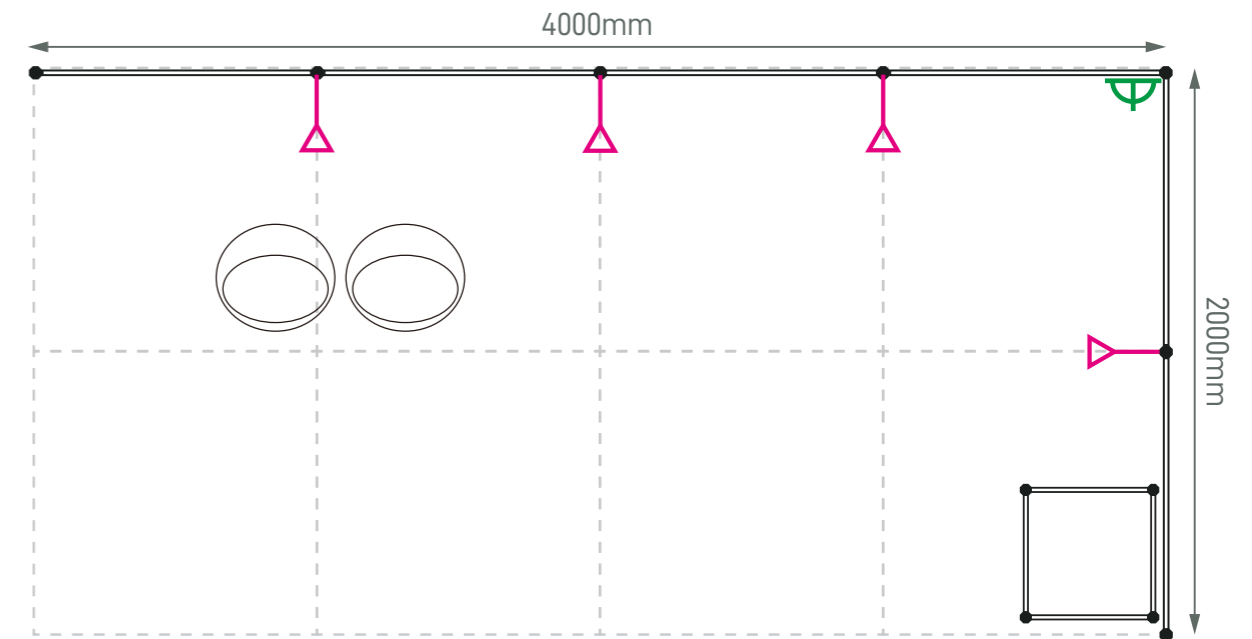

Perspective View

Layout plan

Graphic

Graphic Size: 3920mmW x 2420mmH

Legend

	Qty
 LED Longarm Spotlight	2
 500W Square Pin Socket	1
 Podium (0.5mW x 0.5mD x 1mH)	1
 White Bar Stool	2

Standard Booth (E2L) - 4m x 2m

Size: 4000mmL x 2000mmD x 2440mmH

(Left opened)

Perspective View

Layout plan

Graphic

Graphic Size: 3920mmW x 2420mmH

Graphic Size: 1940mmW x 2420mmH

Legend

Size: 4000mmL x 3000mmD x 2440mmH

(Right opened)

Perspective View

Layout plan

Graphic

Graphic Size: 3920mmW x 2420mmH

Graphic Size: 2930mmW x 2420mmH

Legend

Size: 5000mmL x 3000mmD x 2440mmH

(Left opened)

Perspective View

Layout plan

Graphic

Graphic Size: 4910mmW x 2420mmH

Graphic Size: 2930mmW x 2420mmH

Legend