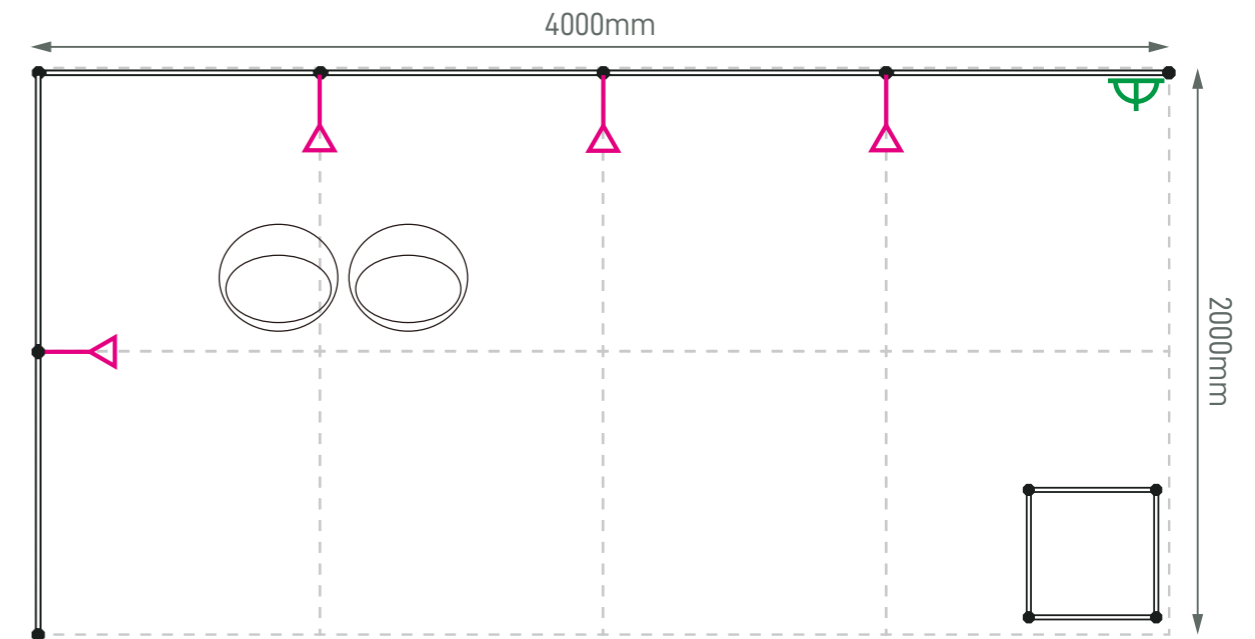

Size: 4000mmL x 2000mmD x 2440mmH

(Left opened)

Perspective View

Layout plan

Graphic

Graphic Size: 3920mmW x 2420mmH

Graphic Size: 1940mmW x 2420mmH

Legend

	Qty
 LED Longarm Spotlight	4
 500W Square Pin Socket	1
 Podium (0.5mW x 0.5mD x 1mH)	1
 White Bar Stool	2

Standard Booth (E2R) - 4m x 2m

Size: 4000mmL x 2000mmD x 2440mmH

(Right opened)

Perspective View

Layout plan

Size: 4000mmL x 3000mmD x 2440mmH

(Right opened)

Perspective View

Layout plan

Graphic

Graphic Size: 3920mmW x 2420mmH

Graphic Size: 2930mmW x 2420mmH

Legend

Size: 5000mmL x 3000mmD x 2440mmH

(Left opened)

Perspective View

Layout plan

Graphic

Graphic Size: 4910mmW x 2420mmH

Graphic Size: 2930mmW x 2420mmH

Legend