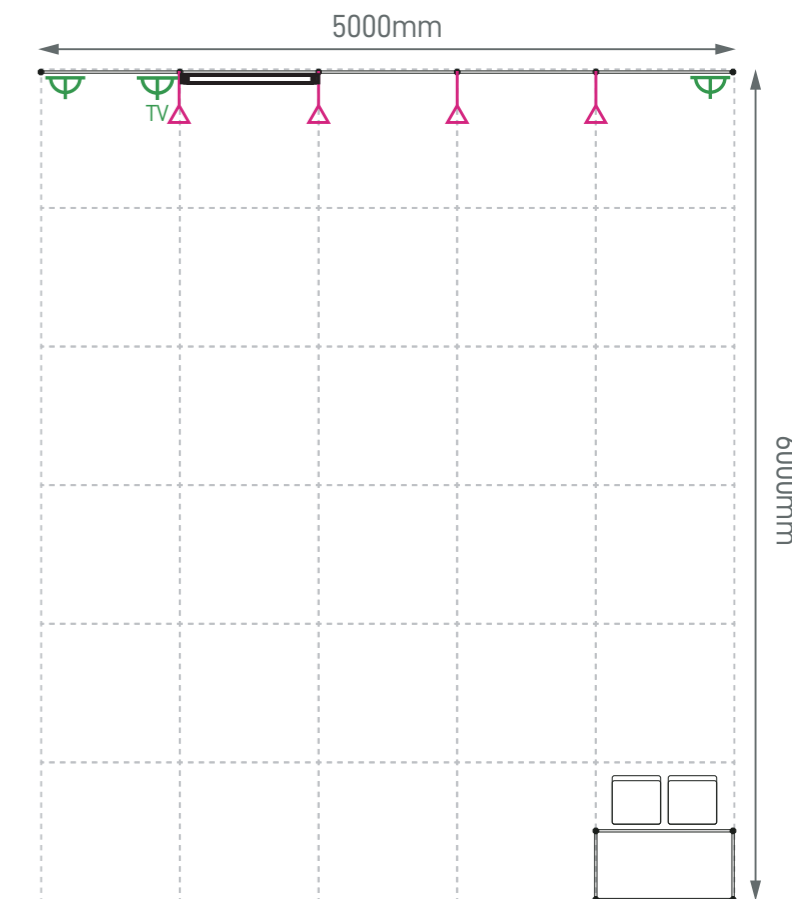

Size: 5000mmL x 3000mmD x 2440mmH

(Left opened)

Perspective View

Layout plan

Graphic

Graphic Size: 4910mmW x 2420mmH

Graphic Size: 2930mmW x 2420mmH

Legend

(Left opened)

Perspective View

Layout plan

Graphic

Graphic Size: 2930mmW x 2420mmH

Graphic Size: 5900mmW x 2420mmH

Legend

Qty

Standard Booth (M3) - 8m x 3m

Size: 8000mmL x 3000mmD x 2440mmH

Perspective View

Layout plan

Graphic

Graphic Size: 7880mmW x 2420mmH

Legend

Qty

Perspective View

Layout plan

Graphic

Graphic Size: 4910mmW x 2420mmH

Legend	Qty
	LED Longarm Spotlight 4
	500W Square Pin Socket 2
	Reception Desk (1mW x 0.5mD x 0.75mH) 1
	Folding Chair 2
	40" Plasma TV 1
	Socket for Plasma TV 1