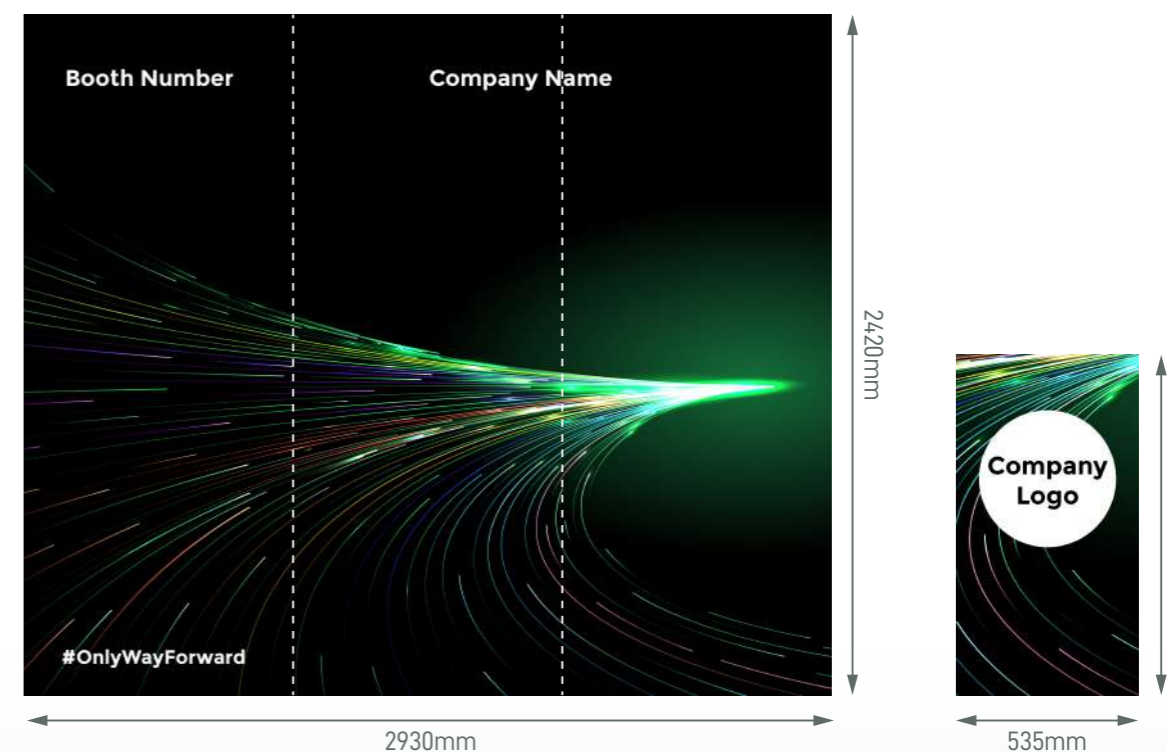

Standard Booth (A) - 2m x 1m

Size: 2000mmL x 1000mmD x 2440mmH

Perspective View

Layout plan

Graphic

Graphic Size: 1940mmW x 2420mmH

Legend

	Qty
LED Longarm Spotlight	2
500W Square Pin Socket	1
Podium (0.5mW x 0.5mD x 1mH)	1
White Bar Stool	1

Standard Booth (B) - 3m x 1m

Size: 3000mmL x 1000mmD x 2440mmH

Perspective View

Layout plan

Graphic

Graphic Size: 2930mmW x 2420mmH

Legend

	Qty
LED Longarm Spotlight	2
500W Square Pin Socket	1
Podium (0.5mW x 0.5mD x 1mH)	1
White Bar Stool	1

Standard Booth (B2) - 3m x 1m

Size: 3000mmL x 1000mmD x 2440mmH

Perspective View

Layout plan

Graphic

Graphic Size: 2930mmW x 2420mmH

Graphic Size: 950mmW x 2420mmH

Legend

	Qty	
	LED Longarm Spotlight	2
	500W Square Pin Socket	1
	Podium (0.5mW x 0.5mD x 1mH)	1
	White Bar Stool	1

Standard Booth (C1) - 2m x 2m

Size: 2000mmL x 2000mmD x 2440mmH

Perspective View

Layout plan

Graphic