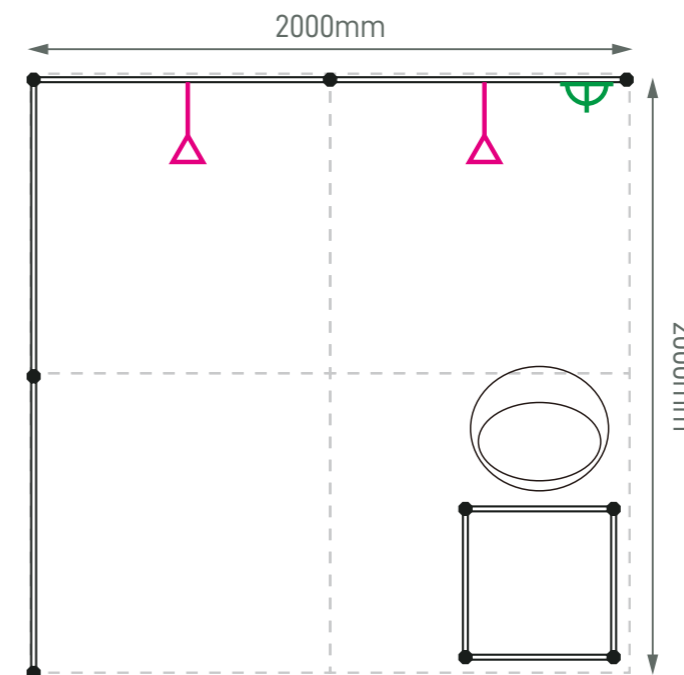

Graphic Size: 1940mmW x 2420mmH

Legend

	Qty
	2
	1
	1
	1

Standard Booth (C2L) - 2m x 2m

Size: 2000mmL x 2000mmD x 2440mmH

(Left opened)

Perspective View

Layout plan

Size: 2000mmL x 2000mmD x 2440mmH

(Right opened)

Perspective View

Layout plan

Graphic

Graphic Size: 1940mmW x 2420mmH

Legend

	Qty	
	LED Longarm Spotlight	2
	500W Square Pin Socket	1
	Podium (0.5mW x 0.5mD x 1mH)	1
	White Bar Stool	1

Size: 4000mmL x 2000mmD x 2440mmH

(Left opened)

Perspective View

Layout plan

Graphic

Graphic Size: 3920mmW x 2420mmH

Graphic Size: 1940mmW x 2420mmH

Legend

Size: 4000mmL x 3000mmD x 2440mmH

(Right opened)

Perspective View

Layout plan

Graphic

Graphic Size: 3920mmW x 2420mmH

Graphic Size: 2930mmW x 2420mmH

Legend