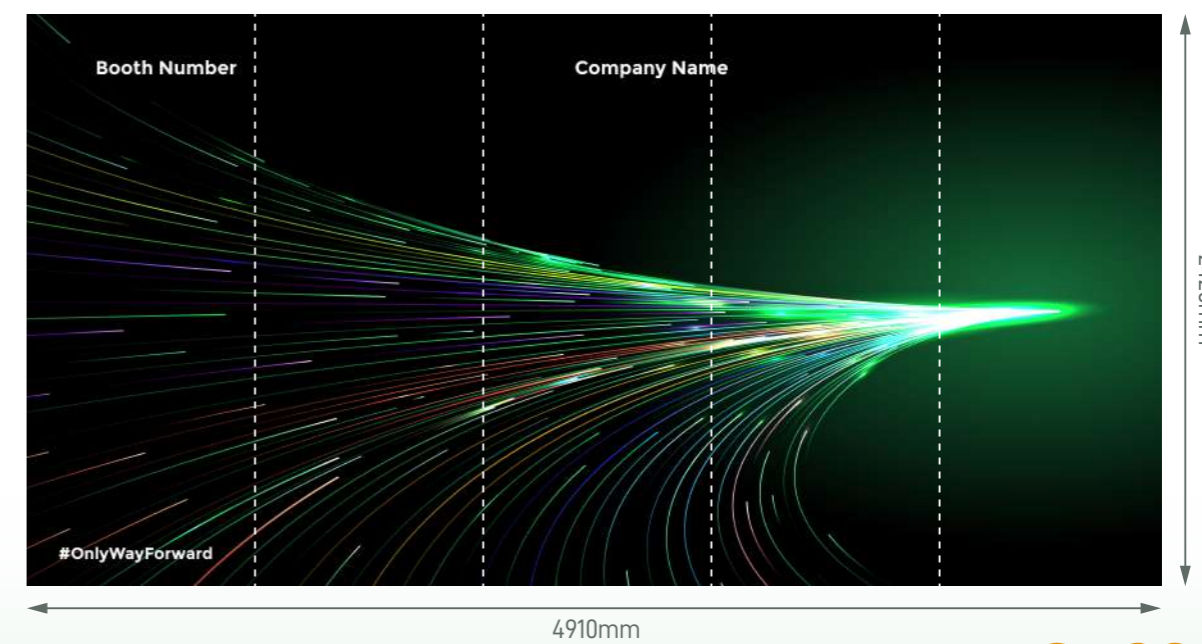

Standard Booth (G1) - 5m x 2m

Size: 5000mmL x 2000mmD x 2440mmH

Perspective View

Layout plan

Graphic

Graphic Size: 4910mmW x 2420mmH

Legend

	Qty
LED Longarm Spotlight	3
500W Square Pin Socket	1
Podium (0.5mW x 0.5mD x 1mH)	1
White Bar Stool	2

Standard Booth (G2R) - 5m x 2m

Size: 5000mmL x 2000mmD x 2440mmH

(Right opened)

Perspective View

Layout plan

Graphic

Graphic Size: 4910mmW x 2420mmH

Graphic Size: 1940mmW x 2420mmH