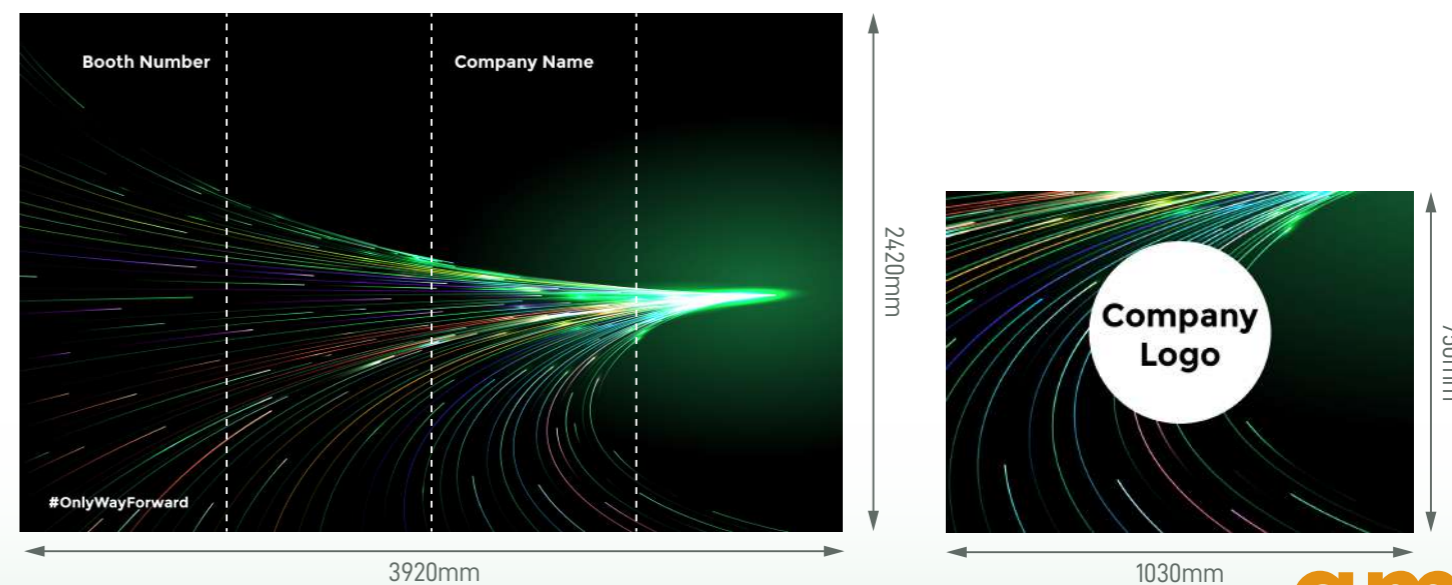

Size: 2000mmL x 2000mmD x 2440mmH

(Right opened)

Perspective View

Layout plan

Graphic

Graphic Size: 1940mmW x 2420mmH

Legend

	Qty	
	LED Longarm Spotlight	2
	500W Square Pin Socket	1
	Podium (0.5mW x 0.5mD x 1mH)	1
	White Bar Stool	1

Standard Booth (G1) - 5m x 2m

Size: 5000mmL x 2000mmD x 2440mmH

Perspective View

Layout plan

Graphic

Graphic Size: 4910mmW x 2420mmH

Legend

	Qty
LED Longarm Spotlight	3
500W Square Pin Socket	1
Podium (0.5mW x 0.5mD x 1mH)	1
White Bar Stool	2

Standard Booth (G2R) - 5m x 2m

Size: 5000mmL x 2000mmD x 2440mmH

(Right opened)

Perspective View

Layout plan

Graphic

Graphic Size: 4910mmW x 2420mmH

Graphic Size: 1940mmW x 2420mmH

Legend

	Qty
	3
	1
	1
	2

Standard Booth (H1) - 4m x 3m

Size: 4000mmL x 3000mmD x 2440mmH

Perspective View

Layout plan

Graphic

Graphic Size: 3920mmW x 2420mmH