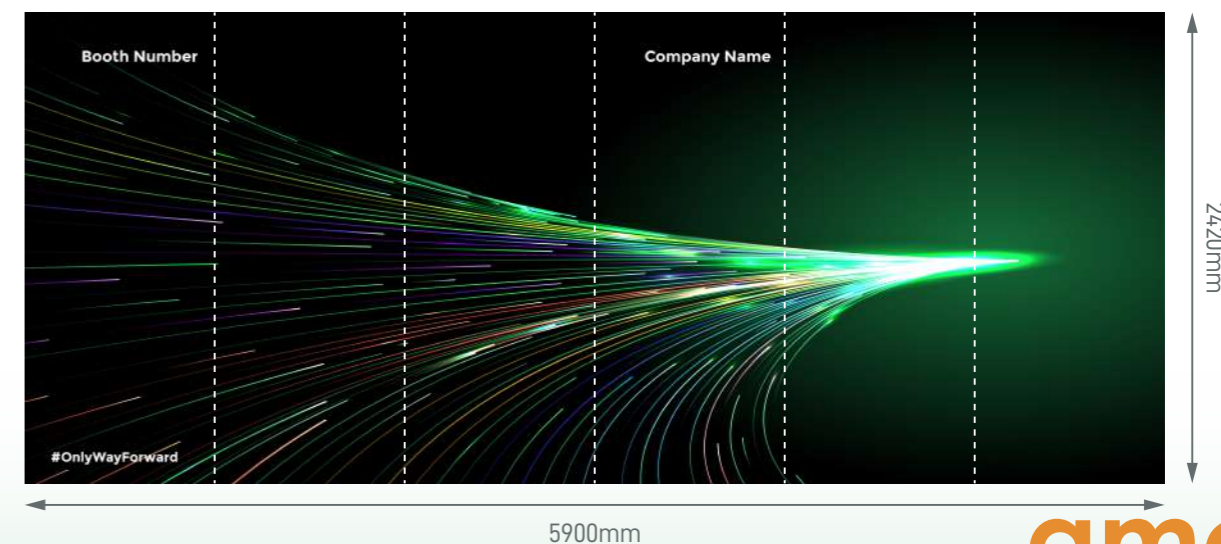

Size: 6000mmL x 4000mmD x 2440mmH

Perspective View

Layout plan

Graphic

Graphic Size: 5900mmW x 2420mmH

Legend

Qty

	LED Longarm Spotlight	4
	500W Square Pin Socket	1
	Reception Desk (1mW x 0.5mD x 0.75mH)	1
	Folding Chair	2
	40" Plasma TV	1
	Socket for Plasma TV	1