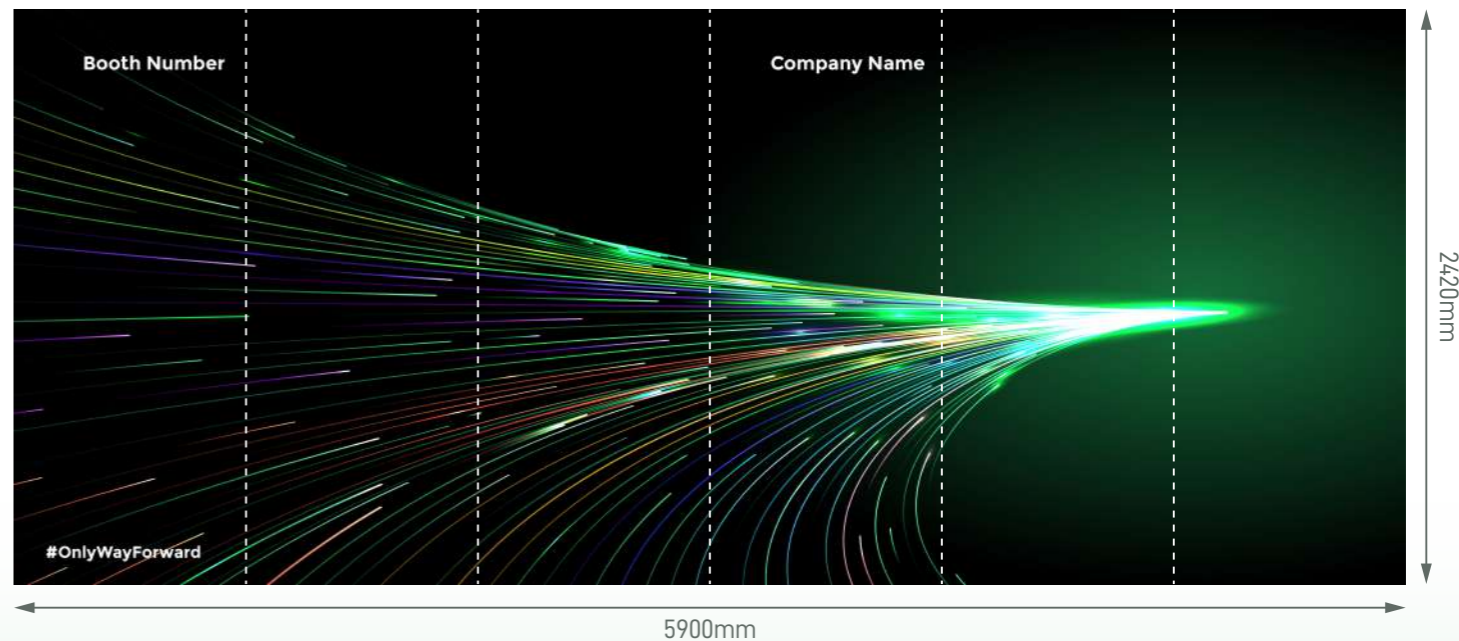

Graphic Size: 5900mmW x 2420mmH