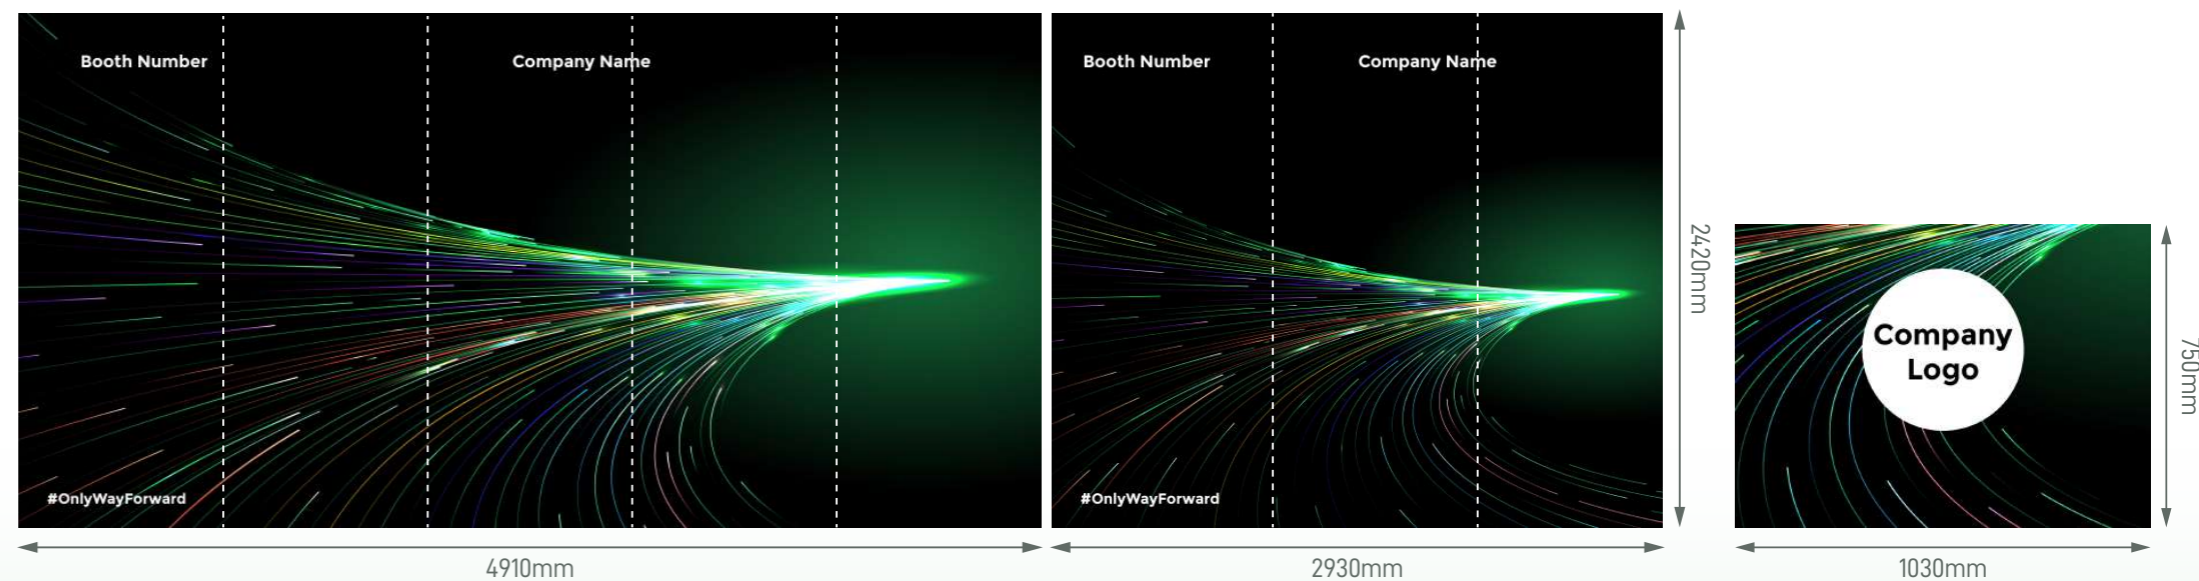

Graphic

Graphic Size: 4910mmW x 2420mmH

Graphic Size: 2930mmW x 2420mmH

Legend

Legend	Qty
	LED Longarm Spotlight 5
	500W Square Pin Socket 1
	Reception Desk (1mW x 0.5mD x 0.75mH) 1
	Folding Chair 2