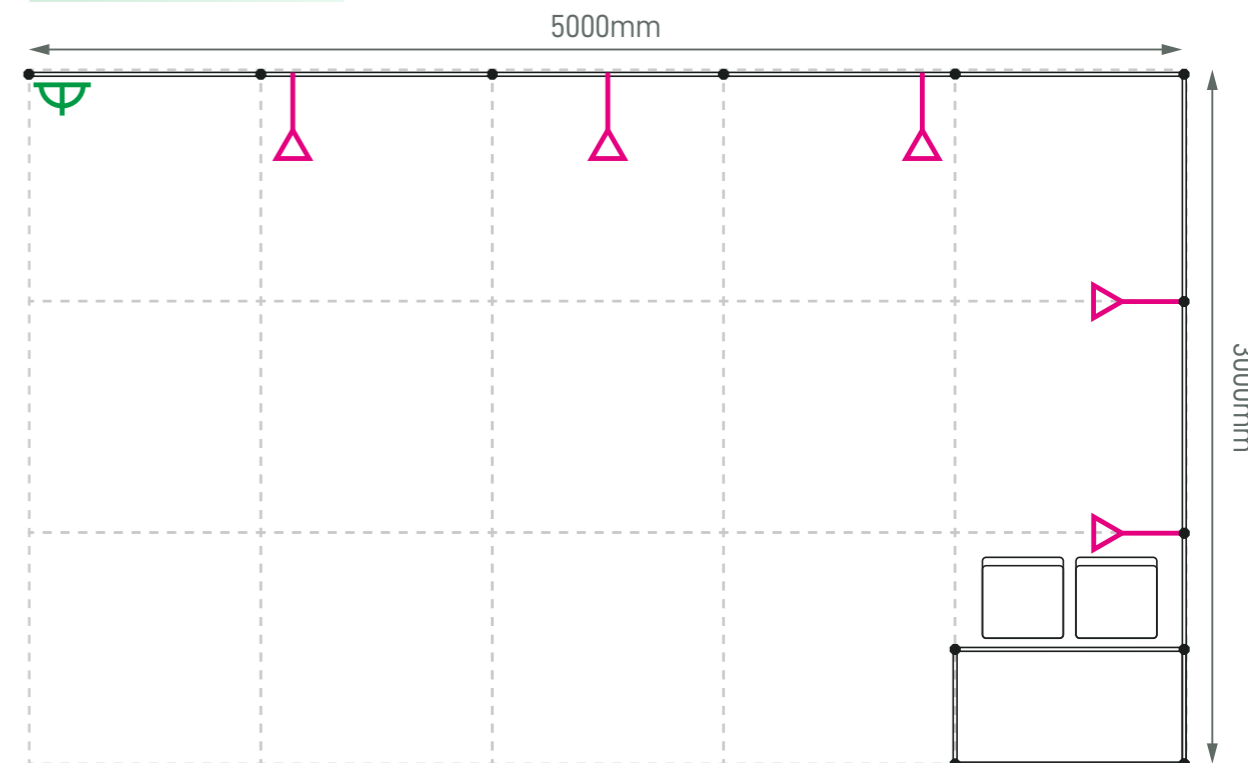

Size: 4000mmL x 3000mmD x 2440mmH

(Right opened)

Perspective View

Layout plan

Graphic

Graphic Size: 3920mmW x 2420mmH

Graphic Size: 2930mmW x 2420mmH

Legend

Size: 5000mmL x 3000mmD x 2440mmH

Perspective View

Layout plan

Graphic

Graphic Size: 4910mmW x 2420mmH

Legend

	Qty
	3
	1
	1
	2

Standard Booth (J2L) - 5m x 3m

Size: 5000mmL x 3000mmD x 2440mmH

(Left opened)

Perspective View

Layout plan

Graphic

Graphic Size: 4910mmW x 2420mmH

Graphic Size: 2930mmW x 2420mmH

Legend

	Qty
	5
	1
	1
	2

4910mm

2930mm

1030mm

Standard Booth (J2R) - 5m x 3m

Size: 5000mmL x 3000mmD x 2440mmH

(Right opened)

Perspective View