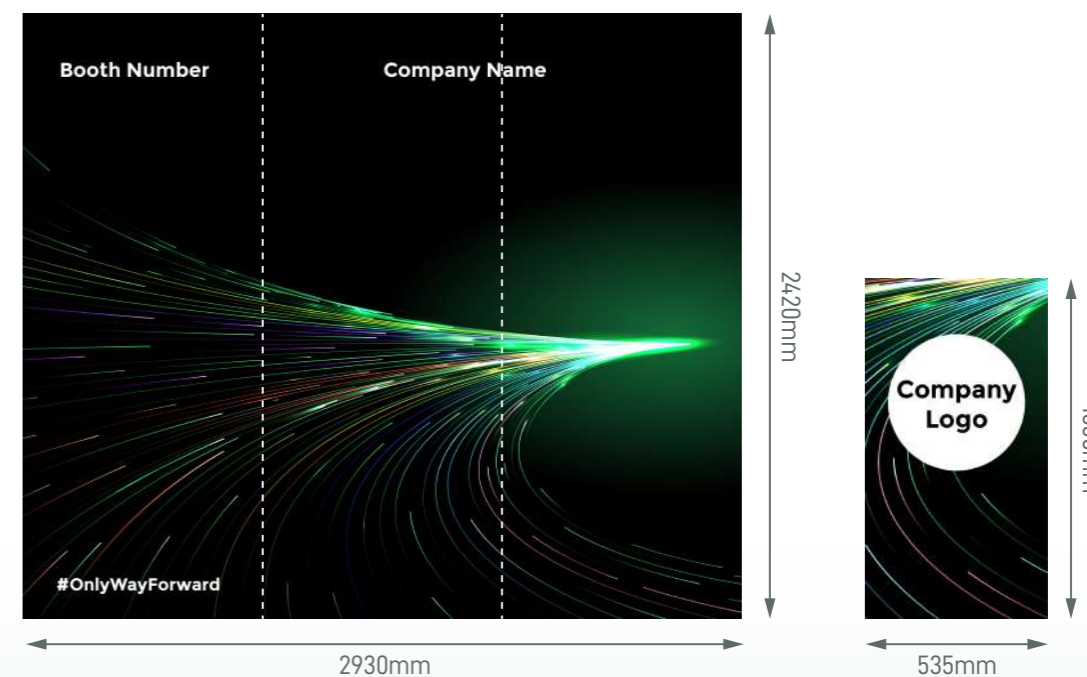

Size: 2000mmL x 2000mmD x 2440mmH

(Right opened)

Perspective View

Layout plan

Graphic

Graphic Size: 1940mmW x 2420mmH

Legend

	Qty	
	LED Longarm Spotlight	2
	500W Square Pin Socket	1
	Podium (0.5mW x 0.5mD x 1mH)	1
	White Bar Stool	1

Standard Booth (D1) - 3m x 2m

Size: 3000mmL x 2000mmD x 2440mmH

Perspective View

Layout plan

Graphic

Graphic Size: 2930mmW x 2420mmH

Legend

	Qty
	2
	1
	1
	2

Standard Booth (D2L) - 3m x 2m

Size: 3000mmL x 2000mmD x 2440mmH

(Left opened)

Perspective View

Layout plan

Graphic

Graphic Size: 2930mmW x 2420mmH

Graphic Size: 1940mmW x 2420mmH

Legend

	Qty
	4
	1
	1
	2

Standard Booth (D2R) - 3m x 2m

Size: 3000mmL x 2000mmD x 2440mmH

(Right opened)

Perspective View

Honeycomb Board with Digital Print Graphic

Layout plan