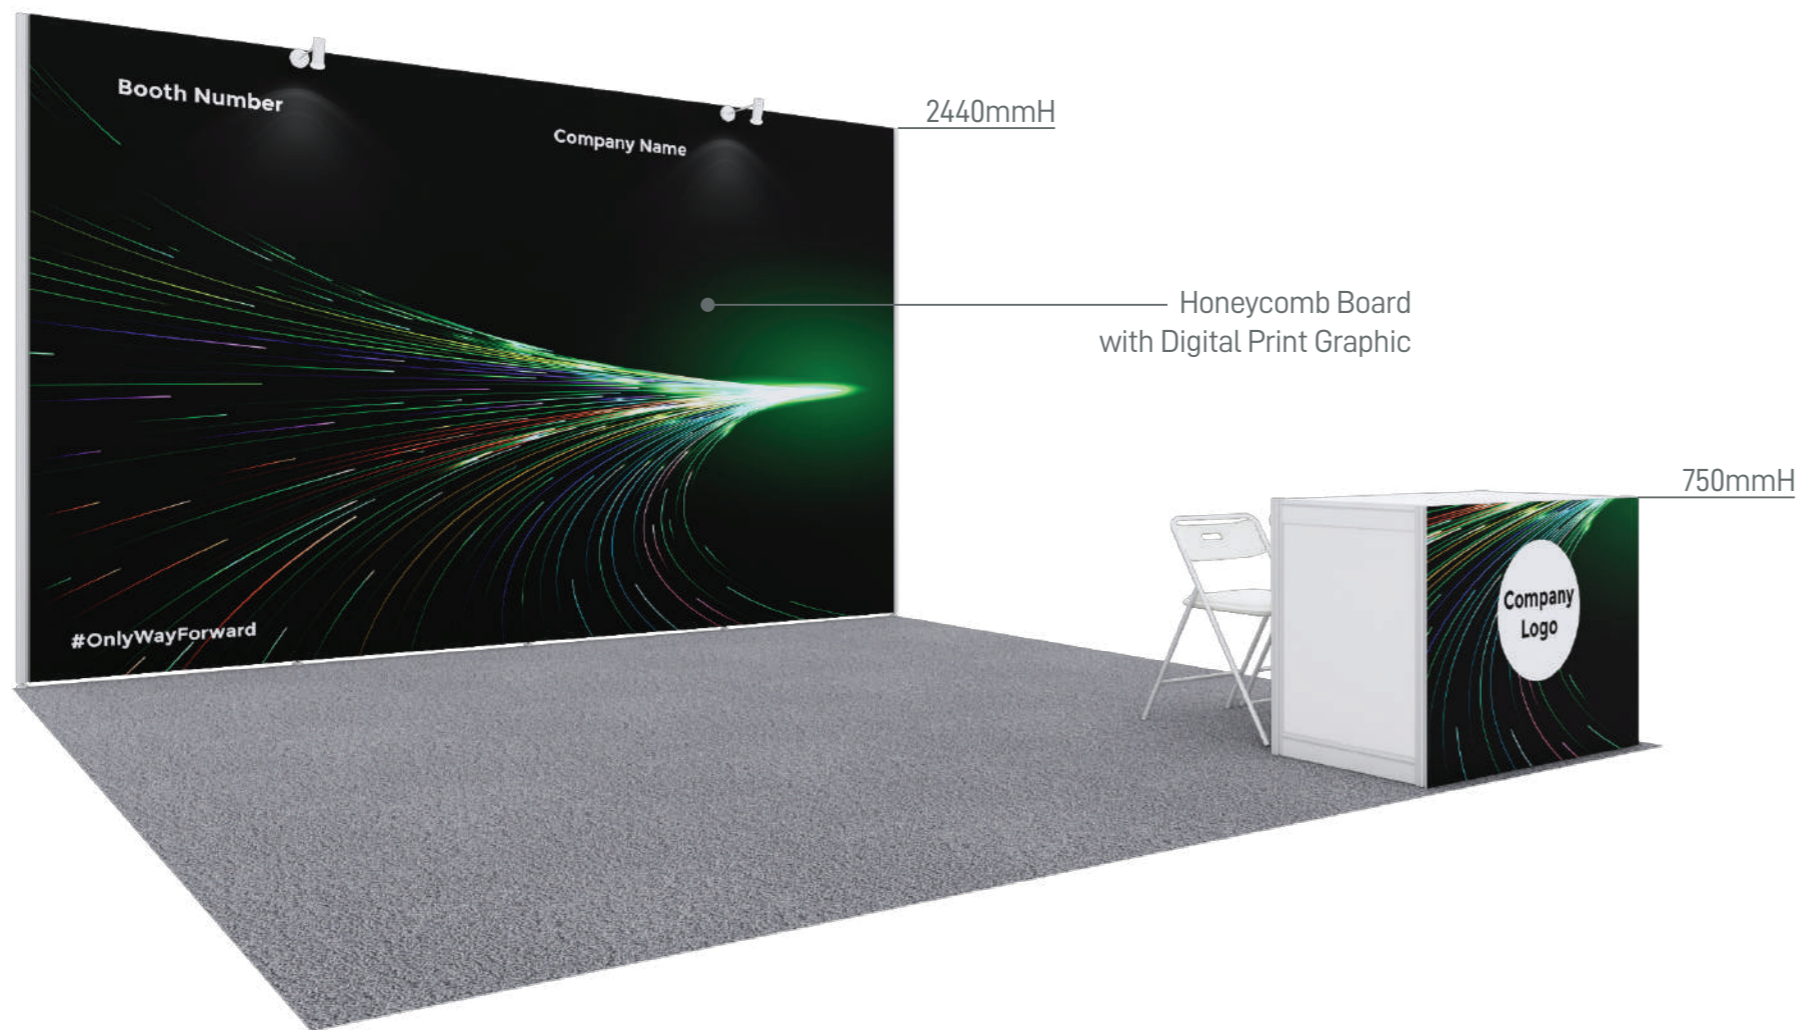

Legend

	Qty
	4
	1
	1
	2

Standard Booth (D2R) - 3m x 2m

Size: 3000mmL x 2000mmD x 2440mmH

(Right opened)

Perspective View

Honeycomb Board with Digital Print Graphic

Layout plan

	Qty
	5
	1
	1
	2

4910mm

2930mm

1030mm

Standard Booth (J2R) - 5m x 3m

Size: 5000mmL x 3000mmD x 2440mmH

(Right opened)

Perspective View

Layout plan

Graphic

Graphic Size: 4910mmW x 2420mmH

Graphic Size: 2930mmW x 2420mmH

Legend

Legend	Qty
	LED Longarm Spotlight 5
	500W Square Pin Socket 1
	Reception Desk (1mW x 0.5mD x 0.75mH) 1
	Folding Chair 2

Standard Booth (J3) - 4m x 4m

Size: 4000mmL x 4000mmD x 2440mmH

Perspective View

Layout plan

Graphic

Graphic Size: 3920mmW x 2420mmH

Legend

Qty