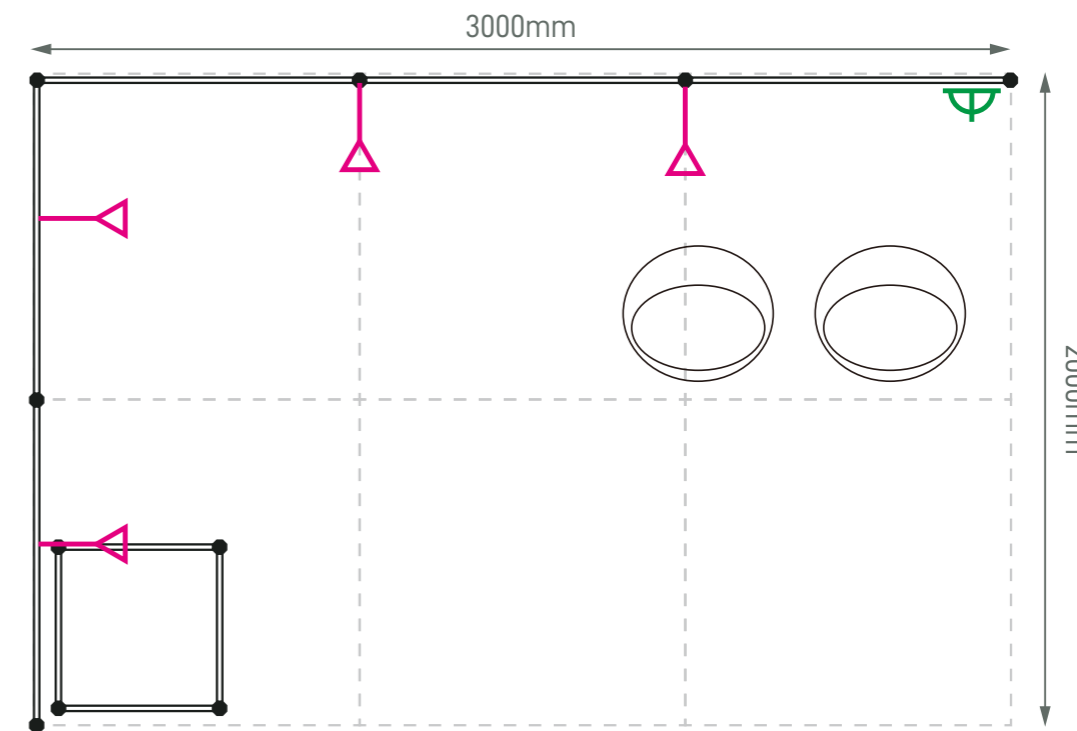

Standard Booth (D2L) - 3m x 2m

Size: 3000mmL x 2000mmD x 2440mmH

(Left opened)

Perspective View

Layout plan

Graphic

Graphic Size: 2930mmW x 2420mmH

Graphic Size: 1940mmW x 2420mmH

Legend

	Qty
	4
	1
	1
	2

Standard Booth (D2R) - 3m x 2m

Size: 3000mmL x 2000mmD x 2440mmH

(Right opened)

Perspective View

Honeycomb Board with Digital Print Graphic

Layout plan

Size: 4000mmL x 2000mmD x 2440mmH

(Left opened)

Perspective View

Layout plan

Graphic

Graphic Size: 3920mmW x 2420mmH

Graphic Size: 1940mmW x 2420mmH

Legend

Size: 4000mmL x 3000mmD x 2440mmH

(Right opened)

Perspective View

Layout plan

Graphic

Graphic Size: 3920mmW x 2420mmH

Graphic Size: 2930mmW x 2420mmH

Legend