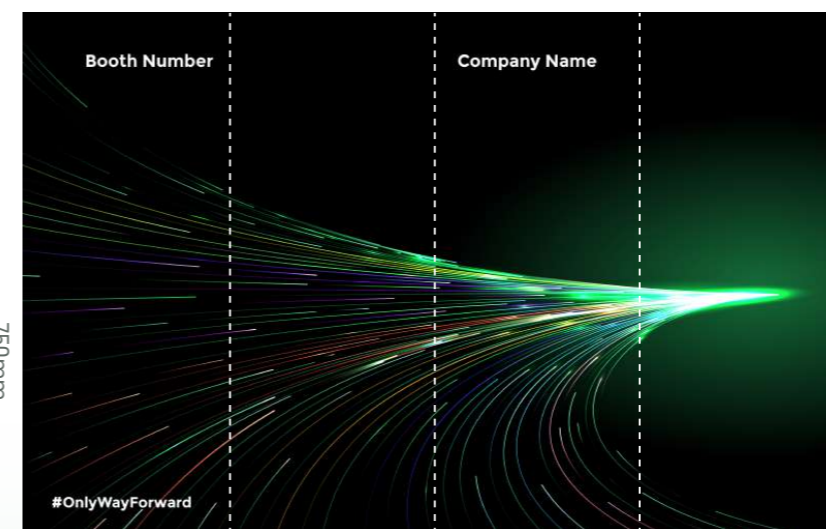

Size: 4000mmL x 3000mmD x 2440mmH

(Right opened)

Perspective View

Layout plan

Graphic

Graphic Size: 3920mmW x 2420mmH

Graphic Size: 2930mmW x 2420mmH

Legend