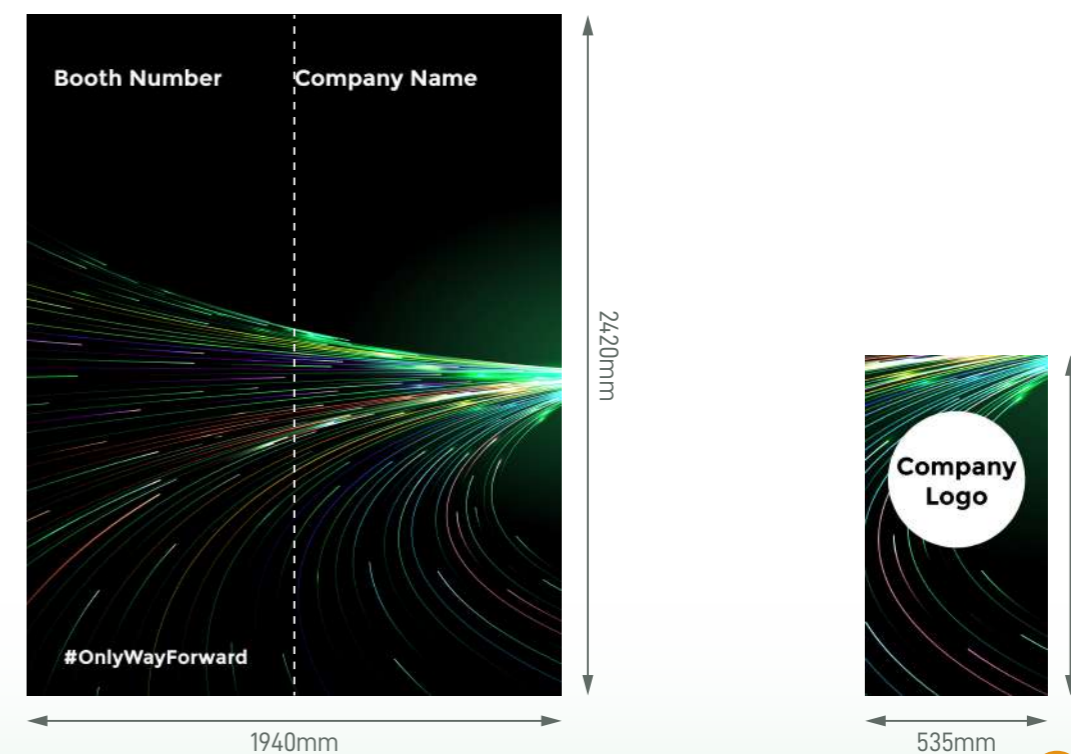

Standard Booth (A) - 2m x 1m

Size: 2000mmL x 1000mmD x 2440mmH

Perspective View

Layout plan

Graphic

Graphic Size: 1940mmW x 2420mmH

Legend

	Qty
LED Longarm Spotlight	2
500W Square Pin Socket	1
Podium (0.5mW x 0.5mD x 1mH)	1
White Bar Stool	1

Standard Booth (B) - 3m x 1m

Size: 3000mmL x 1000mmD x 2440mmH

Perspective View

Layout plan

Graphic

Graphic Size: 2930mmW x 2420mmH

Legend

	Qty
LED Longarm Spotlight	2
500W Square Pin Socket	1
Podium (0.5mW x 0.5mD x 1mH)	1
White Bar Stool	1

Graphic Size: 1940mmW x 2420mmH

Legend

	Qty
	2
	1
	1
	1

Standard Booth (C2L) - 2m x 2m

Size: 2000mmL x 2000mmD x 2440mmH

(Left opened)

Perspective View

Layout plan

Legend

	Qty
	4
	1
	1
	2

Standard Booth (D2R) - 3m x 2m

Size: 3000mmL x 2000mmD x 2440mmH

(Right opened)

Perspective View

Honeycomb Board with Digital Print Graphic

Layout plan