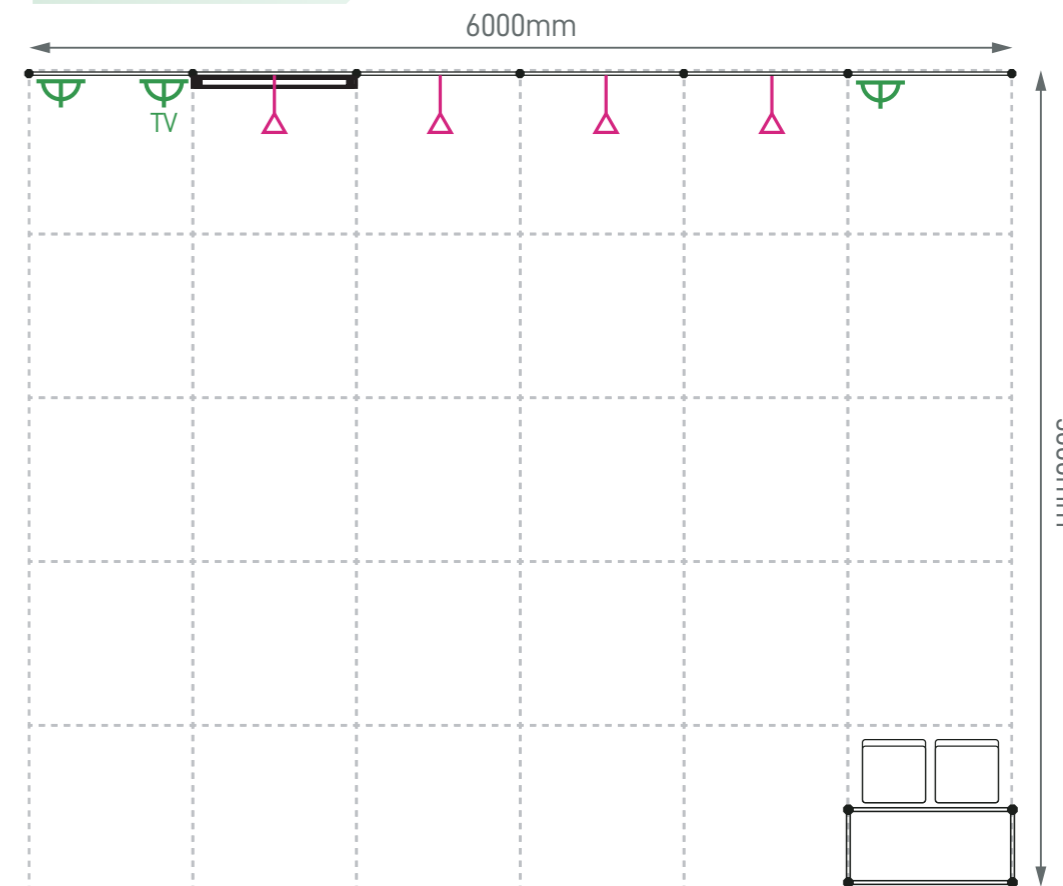

Standard Booth (M3) - 8m x 3m

Size: 8000mmL x 3000mmD x 2440mmH

Perspective View

Layout plan

Graphic

Graphic Size: 7880mmW x 2420mmH

Legend

Qty

Perspective View

Layout plan

Graphic

Graphic Size: 4910mmW x 2420mmH

Legend	Qty
	LED Longarm Spotlight 4
	500W Square Pin Socket 2
	Reception Desk (1mW x 0.5mD x 0.75mH) 1
	Folding Chair 2
	40" Plasma TV 1
	Socket for Plasma TV 1

Standard Booth (N2) - 6m x 5m

Size: 6000mmL x 5000mmD x 2440mmH

Perspective View

Layout plan

Graphic

Legend	Qty
	LED Longarm Spotlight 4
	500W Square Pin Socket 2
	Reception Desk (1mW x 0.5mD x 0.75mH) 1
	Folding Chair 2
	40" Plasma TV 1
	Socket for Plasma TV 1

Graphic Size: 5900mmW x 2420mmH

Standard Booth (N3) - 6m x 5m

Size: 6000mmL x 5000mmD x 2440mmH

Perspective View

Graphic

Layout plan

Graphic Size: 1980mmW x 2420mmH

Graphic Size: 1980mmW x 2420mmH