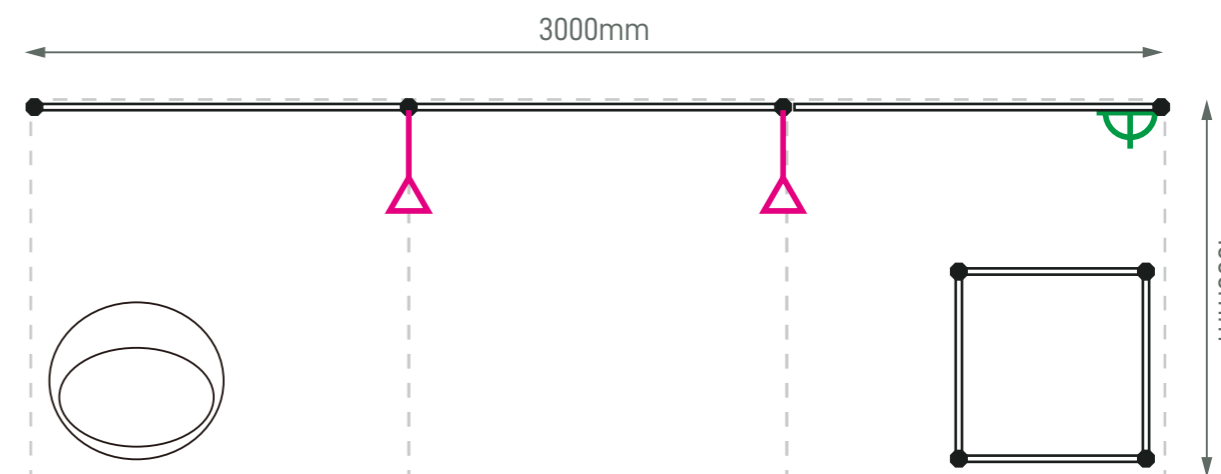

Standard Booth (A) - 2m x 1m

Size: 2000mmL x 1000mmD x 2440mmH

Perspective View

Layout plan

Graphic

Graphic Size: 1940mmW x 2420mmH

Legend

	Qty
LED Longarm Spotlight	2
500W Square Pin Socket	1
Podium (0.5mW x 0.5mD x 1mH)	1
White Bar Stool	1

Standard Booth (B) - 3m x 1m

Size: 3000mmL x 1000mmD x 2440mmH

Perspective View

Layout plan

Graphic

Graphic Size: 2930mmW x 2420mmH

Legend

	Qty
LED Longarm Spotlight	2
500W Square Pin Socket	1
Podium (0.5mW x 0.5mD x 1mH)	1
White Bar Stool	1

Standard Booth (D2L) - 3m x 2m

Size: 3000mmL x 2000mmD x 2440mmH

(Left opened)

Perspective View

Layout plan

Graphic

Graphic Size: 2930mmW x 2420mmH

Graphic Size: 1940mmW x 2420mmH

Size: 4000mmL x 2000mmD x 2440mmH

(Left opened)

Perspective View

Layout plan

Graphic

Graphic Size: 3920mmW x 2420mmH

Graphic Size: 1940mmW x 2420mmH

Legend