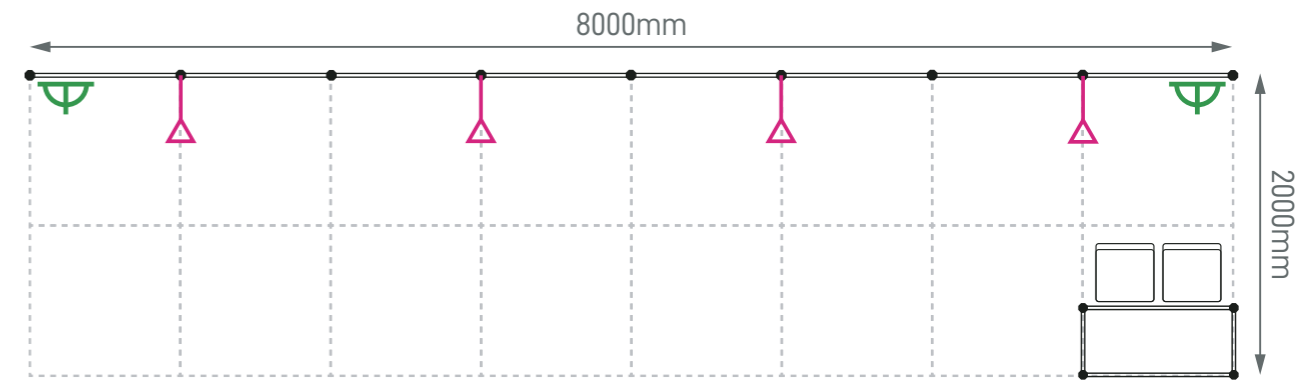

Size: 5000mmL x 3000mmD x 2440mmH

(Left opened)

Perspective View

Layout plan

Graphic

Graphic Size: 4910mmW x 2420mmH

Graphic Size: 2930mmW x 2420mmH

Legend

Standard Booth (L) - 5m x 4m

Size: 5000mmL x 4000mmD x 2440mmH

Perspective View

Layout plan

Graphic

Graphic Size: 4910mmW x 2420mmH

Legend

Qty

	LED Longarm Spotlight	3
	500W Square Pin Socket	2
	Reception Desk (1mW x 0.5mD x 0.75mH)	1
	Folding Chair	2

Standard Booth - 8m x 2m

Size: 8000mmL x 2000mmD x 2440mmH

Perspective View

Layout plan

Graphic

Graphic Size: 7880mmW x 2420mmH