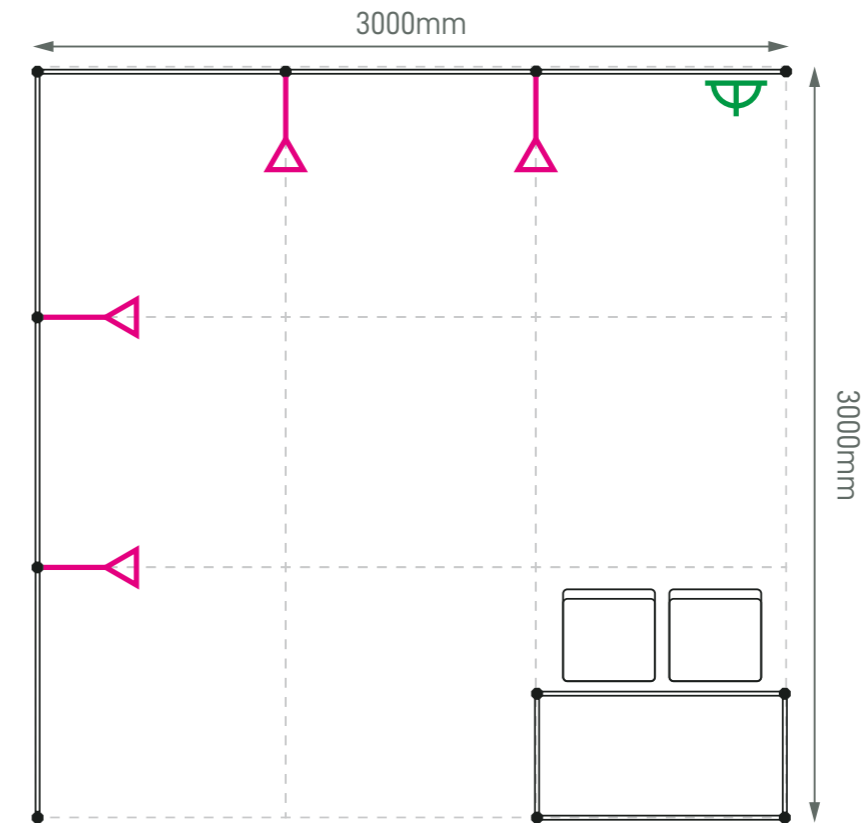

(Left opened)

Perspective View

Layout plan

Graphic

Graphic Size: 2930mmW x 2420mmH

Graphic Size: 2930mmW x 2420mmH

Legend

	Qty
	4
	1
	1
	2

Standard Booth (F1R) - 3m x 3m

Size: 3000mmL x 3000mmD x 2440mmH

(Right opened)

Perspective View

Layout plan

Graphic

Graphic Size: 2930mmW x 2420mmH

Graphic Size: 2930mmW x 2420mmH

Size: 4000mmL x 3000mmD x 2440mmH

(Right opened)

Perspective View

Layout plan

Graphic

Graphic Size: 3920mmW x 2420mmH

Graphic Size: 2930mmW x 2420mmH

Legend

Size: 5000mmL x 3000mmD x 2440mmH

(Left opened)

Perspective View

Layout plan

Graphic

Graphic Size: 4910mmW x 2420mmH

Graphic Size: 2930mmW x 2420mmH

Legend