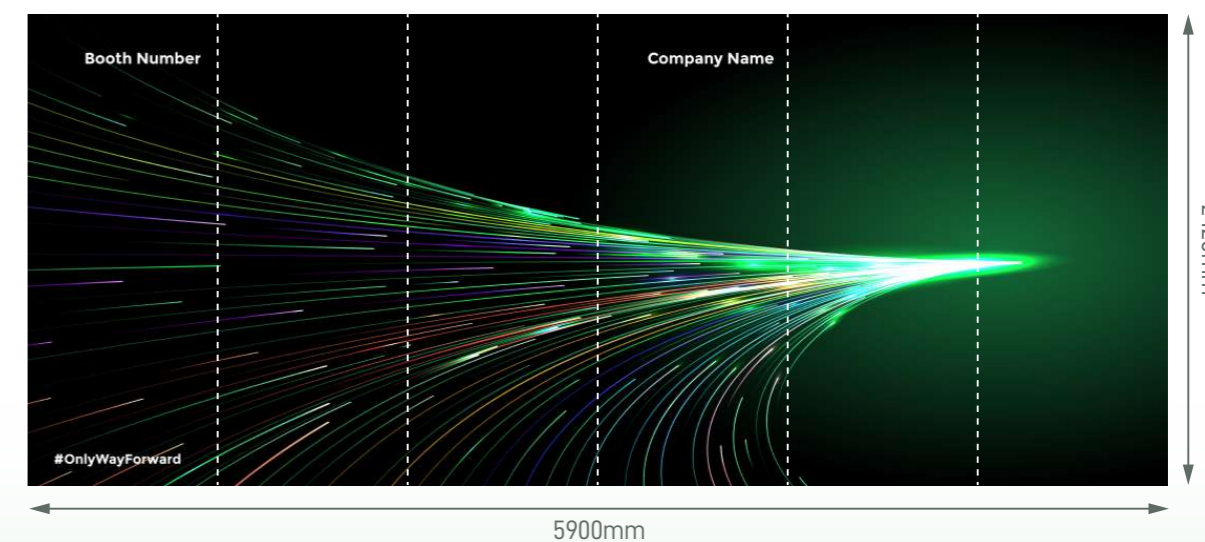

Graphic

Graphic Size: 5900mmW x 2420mmH

Legend

	Qty
LED Longarm Spotlight	4
500W Square Pin Socket	1
Podium (0.5mW x 0.5mD x 1mH)	1
White Bar Stool	2