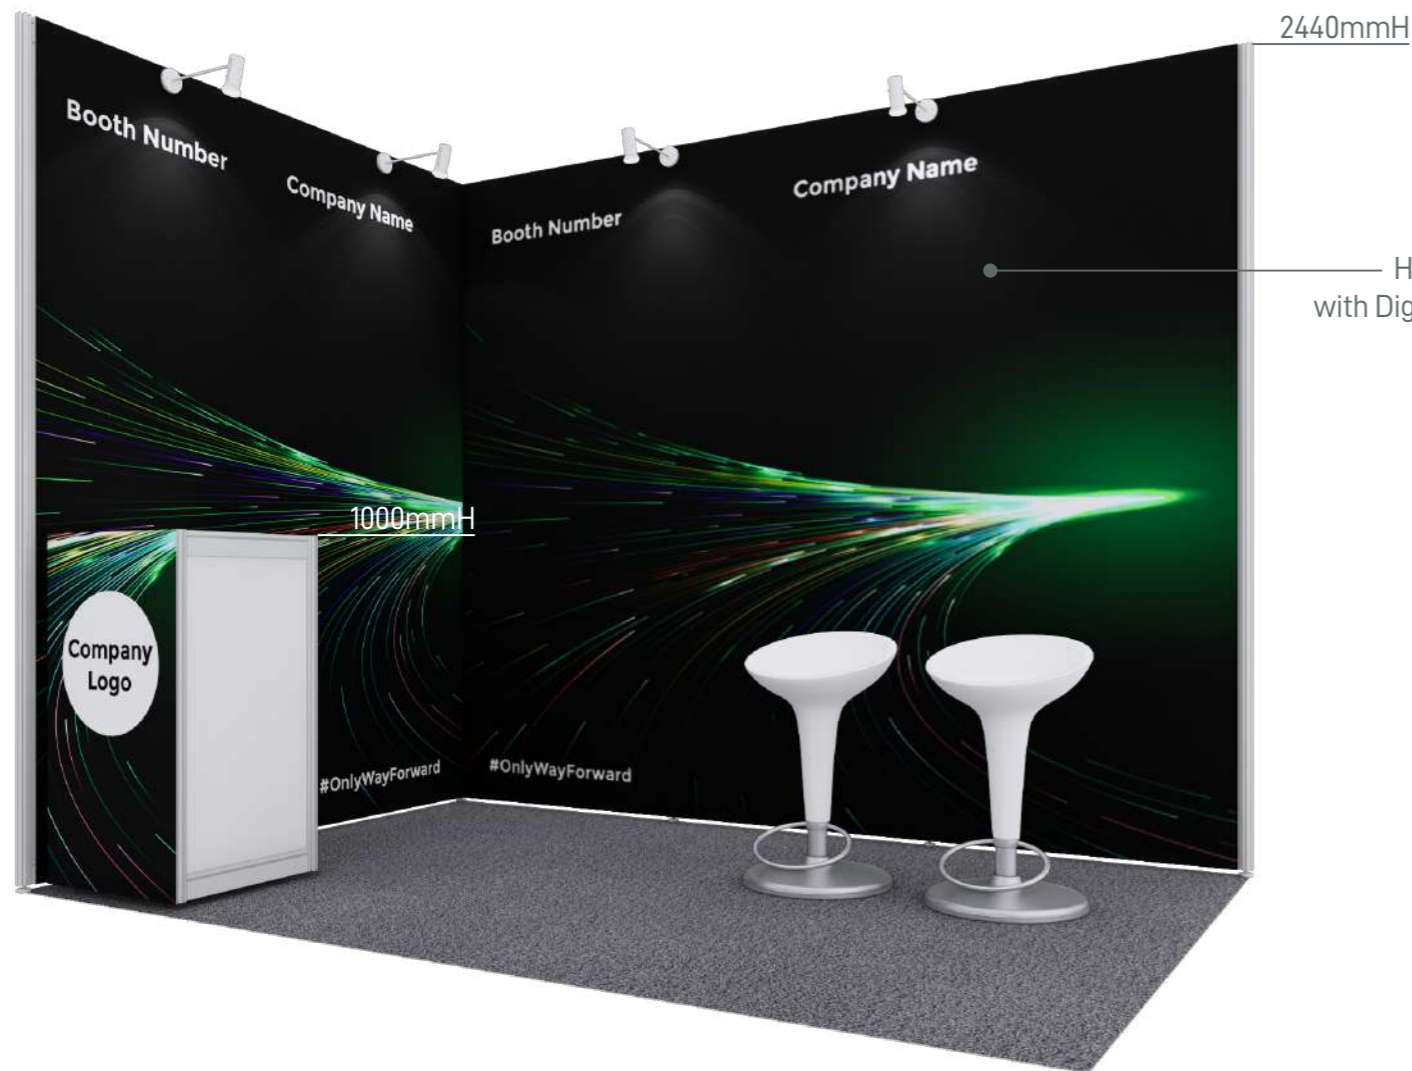

Standard Booth (D2L) - 3m x 2m

Size: 3000mmL x 2000mmD x 2440mmH

(Left opened)

Perspective View

Layout plan

Graphic

Graphic Size: 2930mmW x 2420mmH

Graphic Size: 1940mmW x 2420mmH

Legend

	Qty
	4
	1
	1
	2

Standard Booth (D2R) - 3m x 2m

Size: 3000mmL x 2000mmD x 2440mmH

(Right opened)

Perspective View

Honeycomb Board with Digital Print Graphic

Layout plan