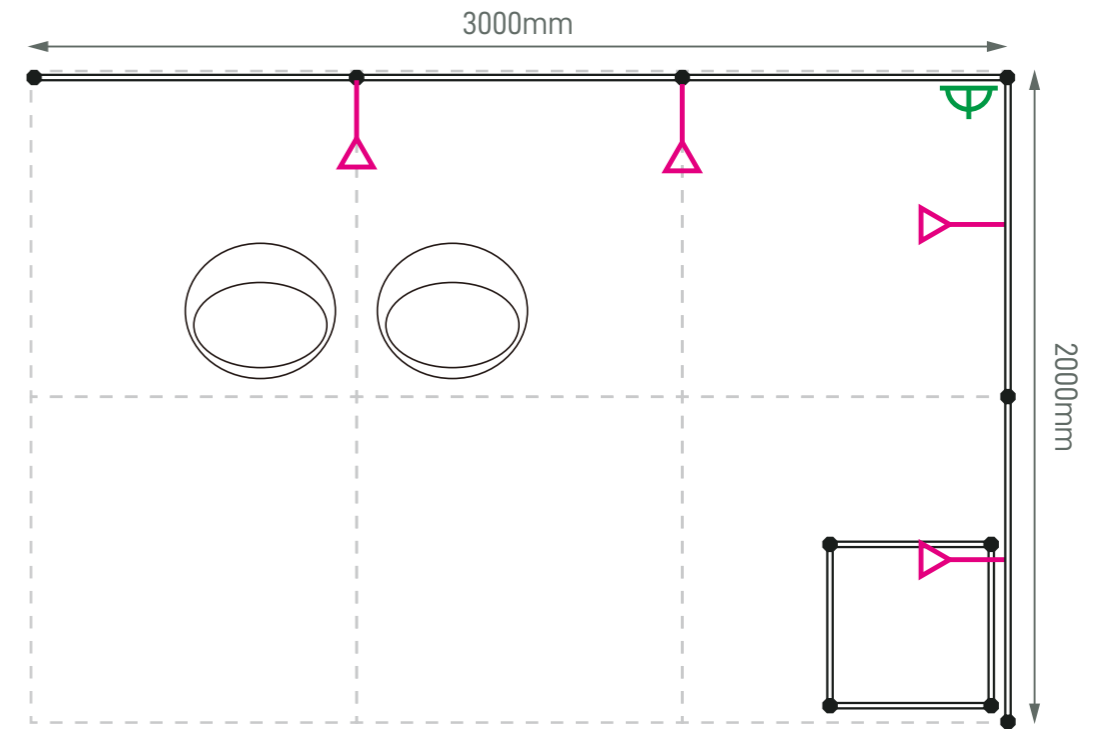

Standard Booth (D2L) - 3m x 2m

Size: 3000mmL x 2000mmD x 2440mmH

(Left opened)

Perspective View

Layout plan

Graphic

Graphic Size: 2930mmW x 2420mmH

Graphic Size: 1940mmW x 2420mmH

Legend

	Qty
	4
	1
	1
	2

Standard Booth (D2R) - 3m x 2m

Size: 3000mmL x 2000mmD x 2440mmH

(Right opened)

Perspective View

Honeycomb Board with Digital Print Graphic

Layout plan

Size: 4000mmL x 3000mmD x 2440mmH

(Right opened)

Perspective View

Layout plan

Graphic

Graphic Size: 3920mmW x 2420mmH

Graphic Size: 2930mmW x 2420mmH

Legend

Size: 5000mmL x 3000mmD x 2440mmH

(Left opened)

Perspective View

Layout plan

Graphic

Graphic Size: 4910mmW x 2420mmH

Graphic Size: 2930mmW x 2420mmH

Legend