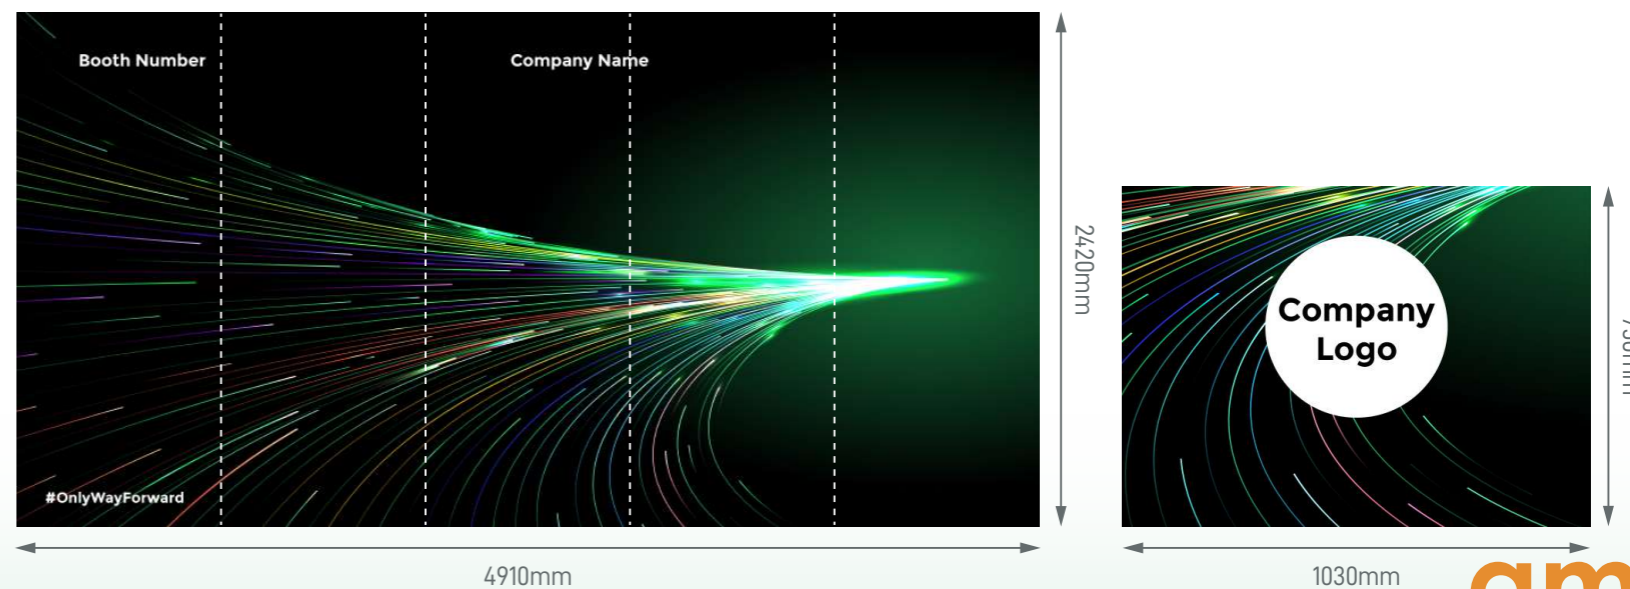

Standard Booth (L) - 5m x 4m

Size: 5000mmL x 4000mmD x 2440mmH

Perspective View

Layout plan

Graphic

Graphic Size: 4910mmW x 2420mmH

Legend

Qty