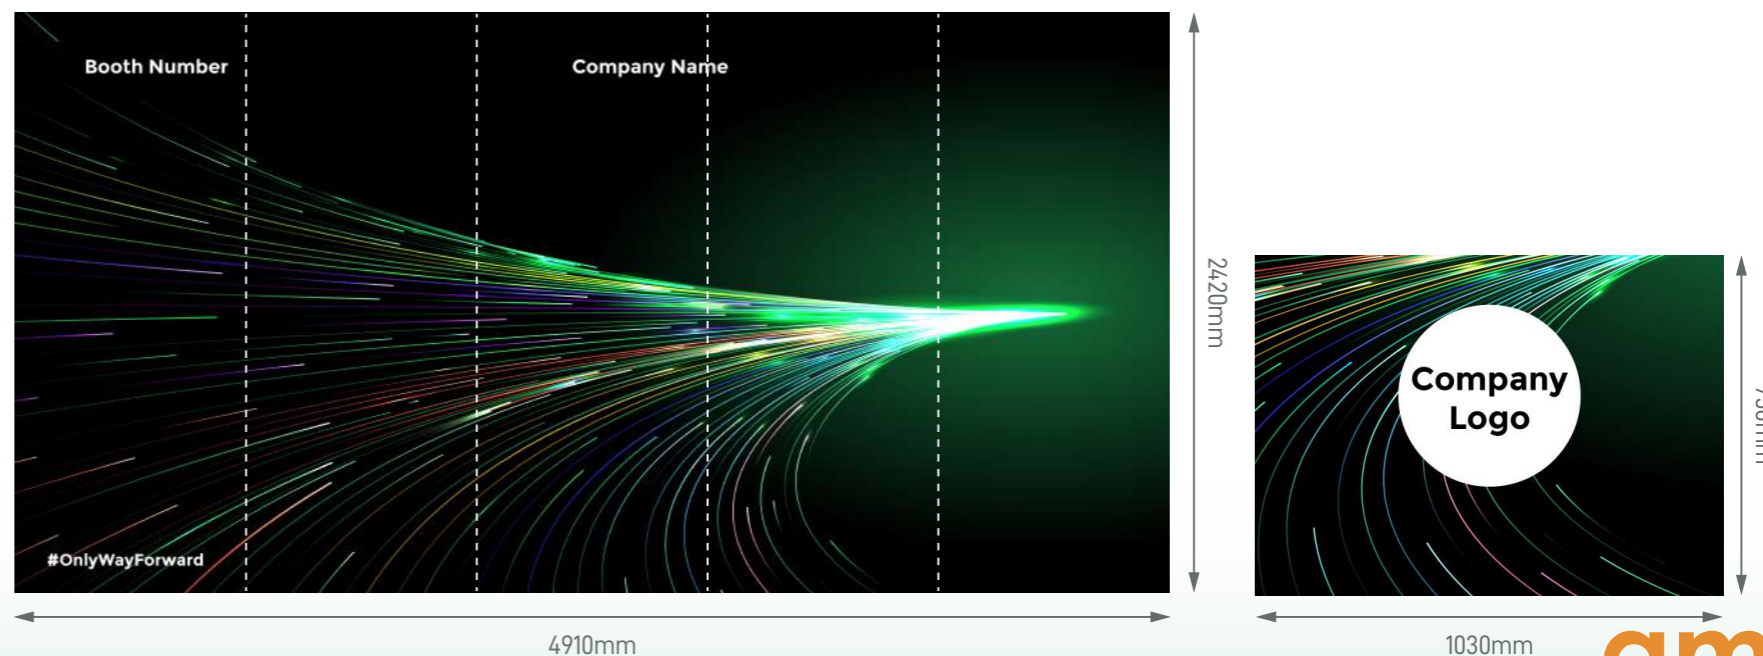

Perspective View

Layout plan

Graphic

Graphic Size: 4910mmW x 2420mmH

Legend	Qty
	LED Longarm Spotlight 4
	500W Square Pin Socket 2
	Reception Desk (1mW x 0.5mD x 0.75mH) 1
	Folding Chair 2
	40" Plasma TV 1
	Socket for Plasma TV 1