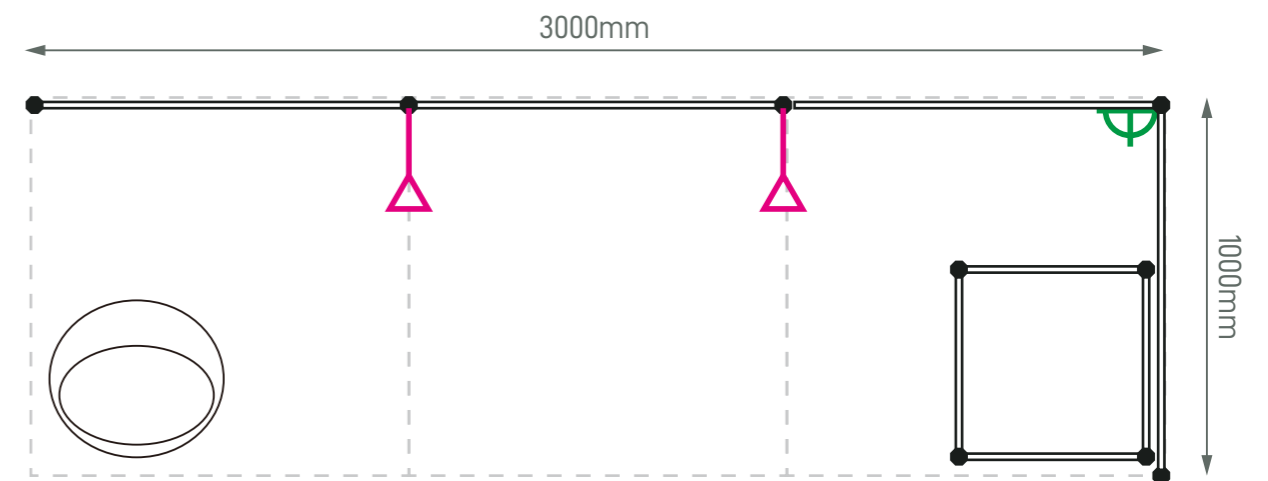

Standard Booth (A) - 2m x 1m

Size: 2000mmL x 1000mmD x 2440mmH

Perspective View

Layout plan

Graphic

Graphic Size: 1940mmW x 2420mmH

Legend

	Qty
LED Longarm Spotlight	2
500W Square Pin Socket	1
Podium (0.5mW x 0.5mD x 1mH)	1
White Bar Stool	1

Standard Booth (B) - 3m x 1m

Size: 3000mmL x 1000mmD x 2440mmH

Perspective View

Layout plan

Graphic

Graphic Size: 2930mmW x 2420mmH

Legend

	Qty
LED Longarm Spotlight	2
500W Square Pin Socket	1
Podium (0.5mW x 0.5mD x 1mH)	1
White Bar Stool	1

Standard Booth (B2) - 3m x 1m

Size: 3000mmL x 1000mmD x 2440mmH

Perspective View

Layout plan

Graphic

Graphic Size: 2930mmW x 2420mmH

Graphic Size: 950mmW x 2420mmH

Legend

Standard Booth (D2L) - 3m x 2m

Size: 3000mmL x 2000mmD x 2440mmH

(Left opened)

Perspective View

Layout plan

Graphic

Graphic Size: 2930mmW x 2420mmH

Graphic Size: 1940mmW x 2420mmH