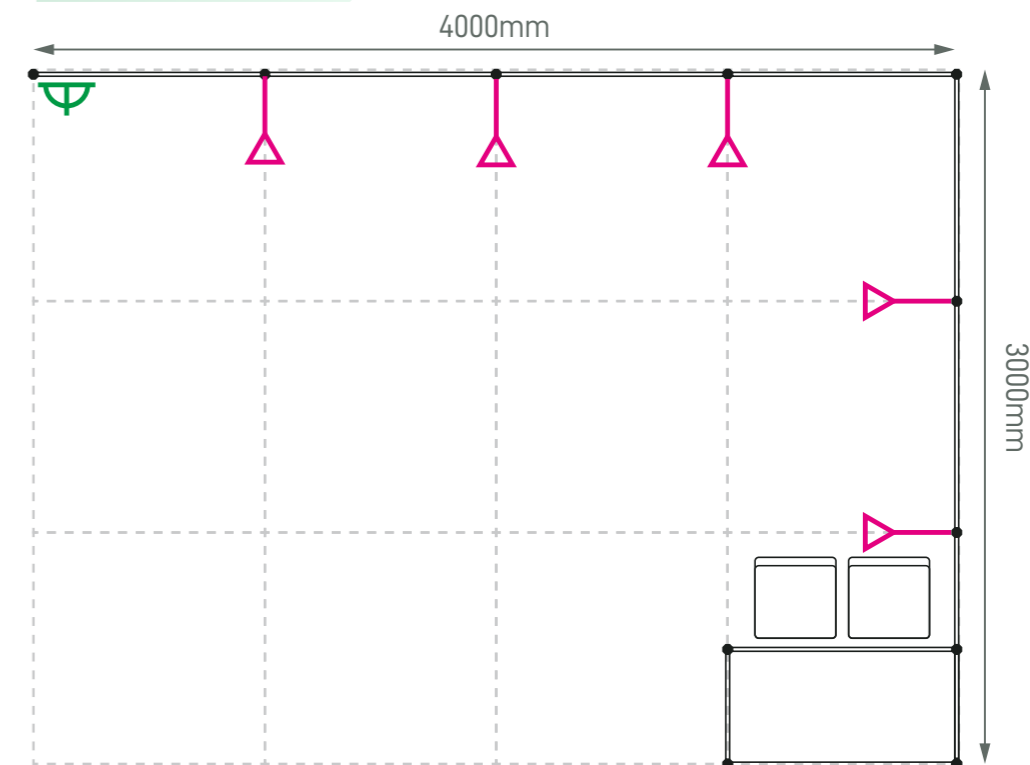

Graphic

Graphic Size: 5900mmW x 2420mmH

Legend

	Qty
 LED Longarm Spotlight	4
 500W Square Pin Socket	1
 Podium (0.5mW x 0.5mD x 1mH)	1
 White Bar Stool	2

Standard Booth (H3L) - 4m x 3m

Size: 4000mmL x 3000mmD x 2440mmH

(Left opened)

Perspective View

Layout plan

Graphic

Graphic Size: 3920mmW x 2420mmH

Graphic Size: 2930mmW x 2420mmH

Legend

Qty

Size: 4000mmL x 3000mmD x 2440mmH

(Right opened)

Perspective View

Layout plan

Graphic

Graphic Size: 3920mmW x 2420mmH

Graphic Size: 2930mmW x 2420mmH

Legend

Size: 5000mmL x 3000mmD x 2440mmH

(Left opened)

Perspective View

Layout plan

Graphic

Graphic Size: 4910mmW x 2420mmH

Graphic Size: 2930mmW x 2420mmH

Legend