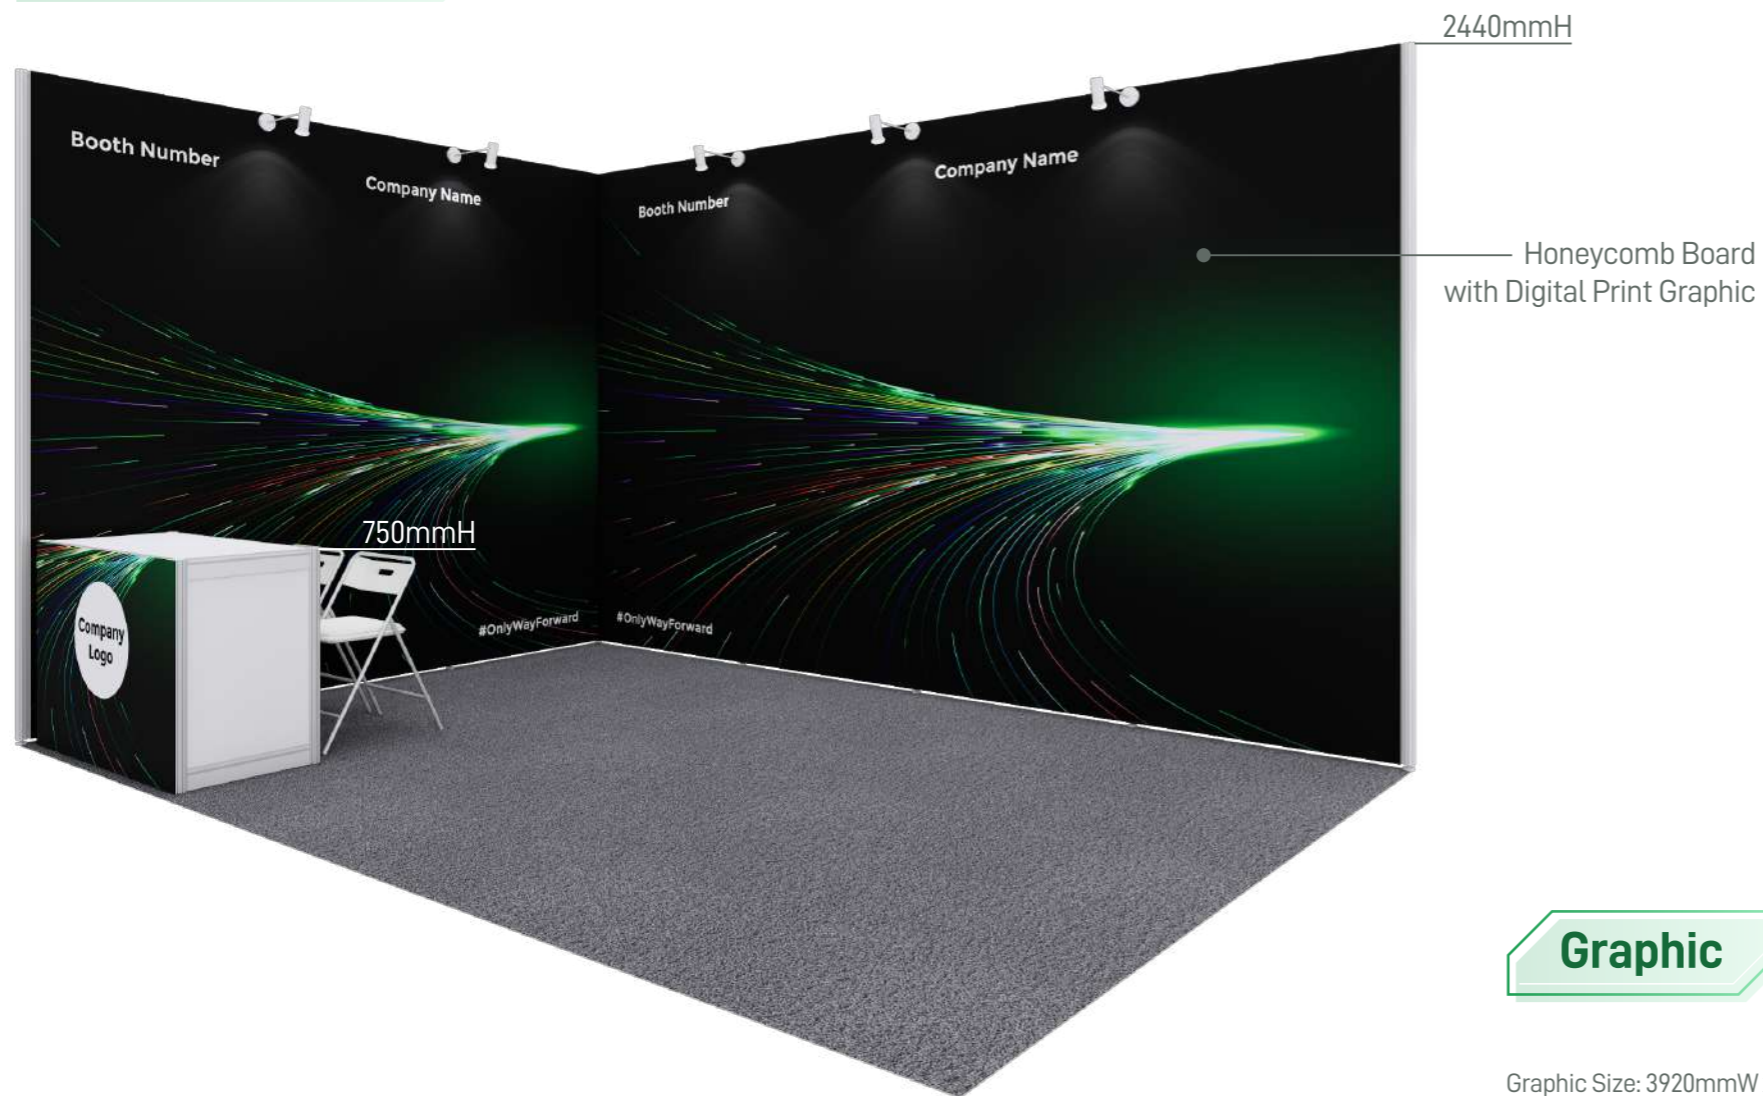

Legend

	Qty
	4
	1
	1
	2

Standard Booth (D2R) - 3m x 2m

Size: 3000mmL x 2000mmD x 2440mmH

(Right opened)

Perspective View

Honeycomb Board with Digital Print Graphic

Layout plan

(Left opened)

Perspective View

Layout plan

Graphic

Graphic Size: 3920mmW x 2420mmH

Graphic Size: 2930mmW x 2420mmH

Legend

Qty

Size: 4000mmL x 3000mmD x 2440mmH

(Right opened)

Perspective View

Layout plan

Graphic

Graphic Size: 3920mmW x 2420mmH

Graphic Size: 2930mmW x 2420mmH

Legend

Size: 5000mmL x 3000mmD x 2440mmH

(Left opened)

Perspective View

Layout plan

Graphic

Graphic Size: 4910mmW x 2420mmH

Graphic Size: 2930mmW x 2420mmH

Legend