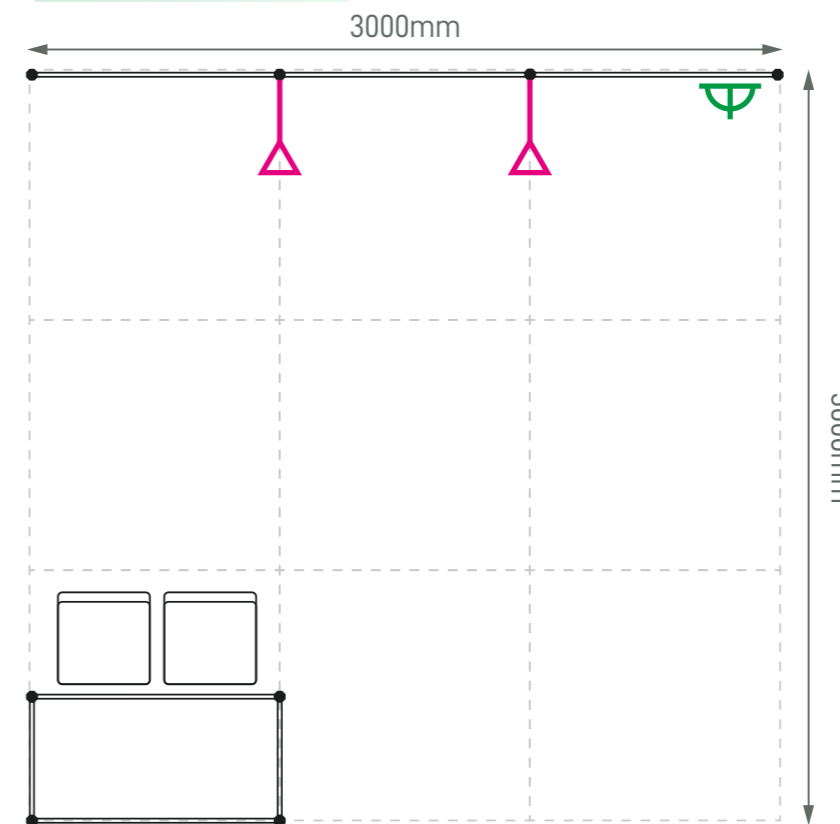

Layout plan