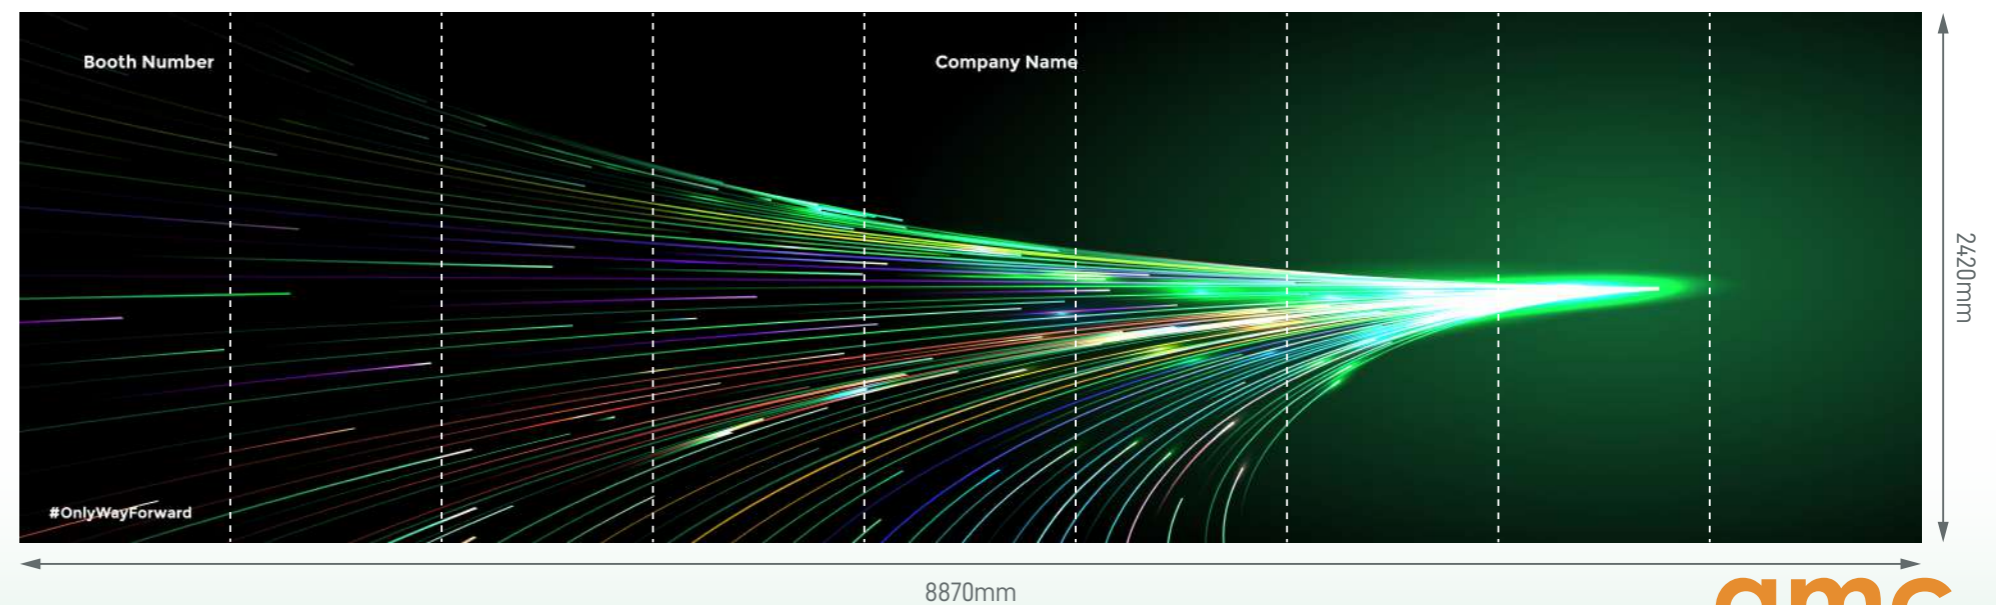

Layout plan

Graphic

Graphic Size: 8870mmW x 2420mmH

Legend	Qty
	LED Longarm Spotlight 6
	500W Square Pin Socket 2
	Reception Desk (1mW x 0.5mD x 0.75mH) 1
	Folding Chair 2
	40" Plasma TV 1
	Socket for Plasma TV 1