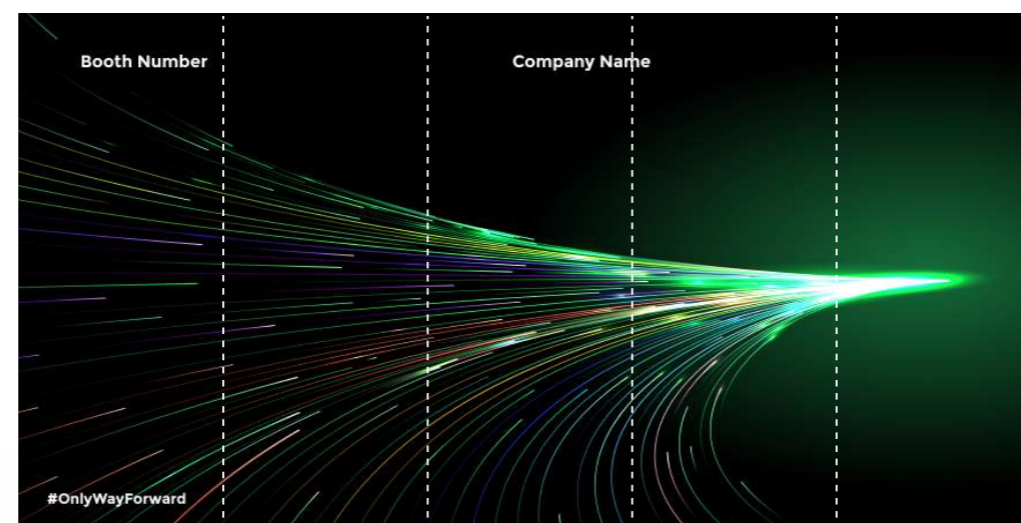

Size: 5000mmL x 3000mmD x 2440mmH

(Left opened)

Perspective View

Layout plan

Graphic

Graphic Size: 4910mmW x 2420mmH

Graphic Size: 2930mmW x 2420mmH

Legend