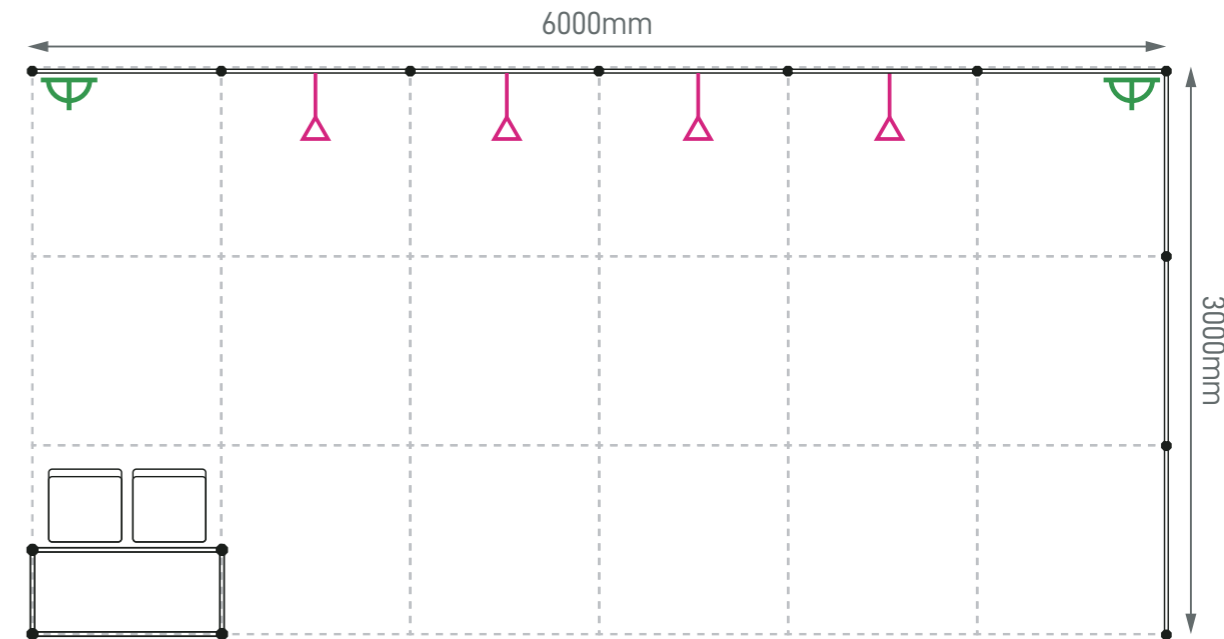

Size: 4000mmL x 3000mmD x 2440mmH

(Right opened)

Perspective View

Layout plan

Graphic

Graphic Size: 3920mmW x 2420mmH

Graphic Size: 2930mmW x 2420mmH

Legend

Size: 5000mmL x 3000mmD x 2440mmH

(Left opened)

Perspective View

Layout plan

Graphic

Graphic Size: 4910mmW x 2420mmH

Graphic Size: 2930mmW x 2420mmH

Legend

(Left opened)

Perspective View

Layout plan

Graphic

Graphic Size: 2930mmW x 2420mmH

Graphic Size: 5900mmW x 2420mmH

Legend

Qty

Standard Booth (L) - 5m x 4m

Size: 5000mmL x 4000mmD x 2440mmH

Perspective View

Layout plan

Graphic

Graphic Size: 4910mmW x 2420mmH

Legend

Qty