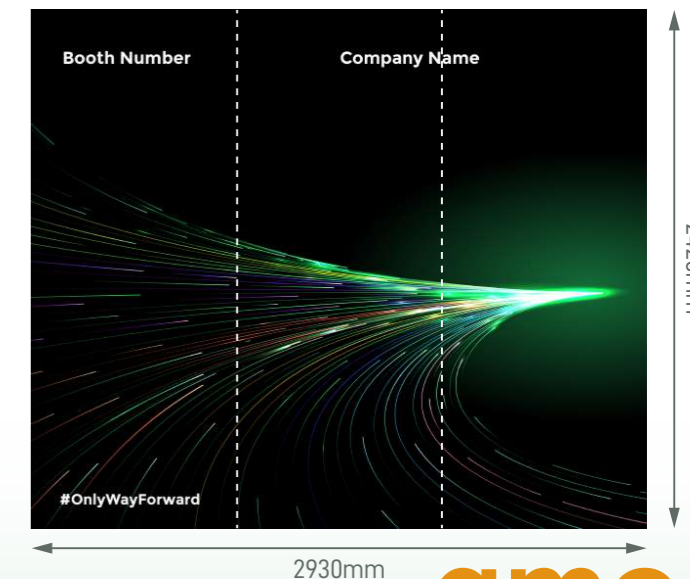

Graphic

Graphic Size: 5900mmW x 2420mmH

Legend

	Qty
 LED Longarm Spotlight	4
 500W Square Pin Socket	1
 Podium (0.5mW x 0.5mD x 1mH)	1
 White Bar Stool	2

Standard Booth (H3L) - 4m x 3m

Size: 4000mmL x 3000mmD x 2440mmH

(Left opened)

Perspective View

Layout plan

Graphic

Graphic Size: 3920mmW x 2420mmH

Graphic Size: 2930mmW x 2420mmH

Legend

Qty