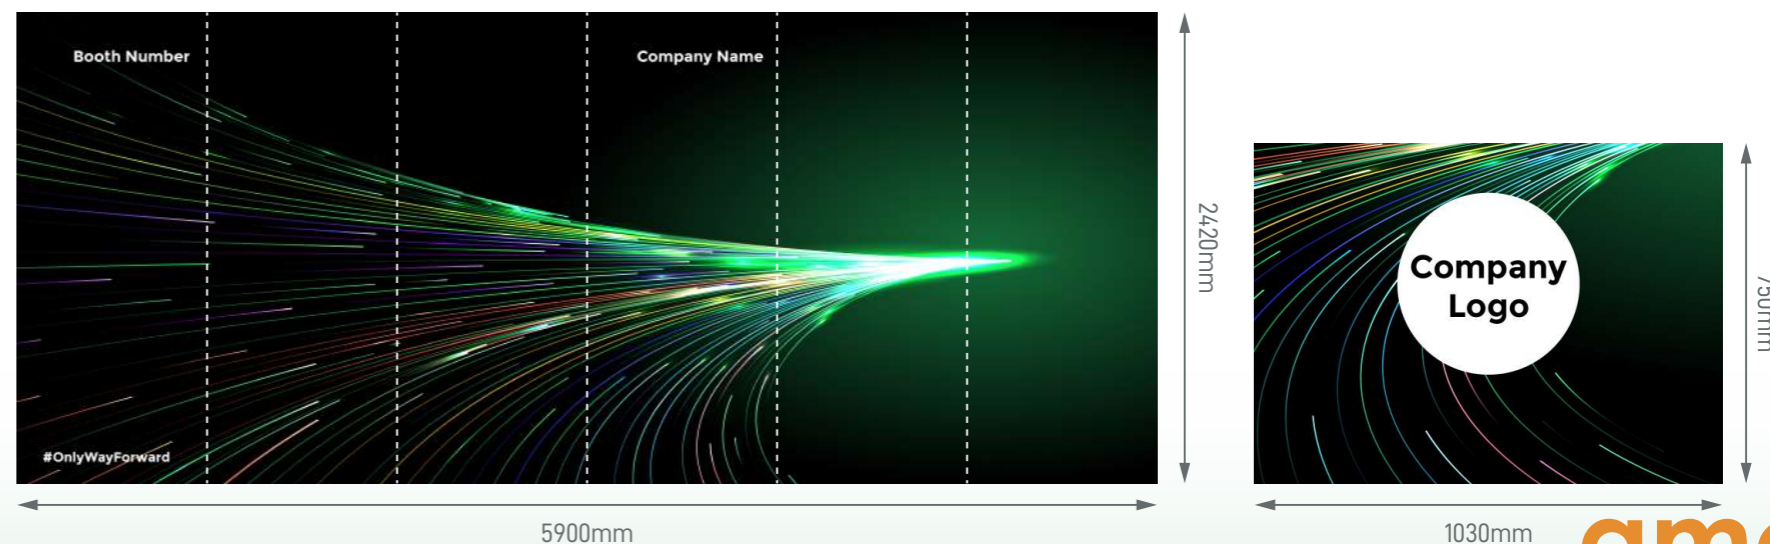

Graphic

Legend	Qty
	LED Longarm Spotlight 4
	500W Square Pin Socket 2
	Reception Desk (1mW x 0.5mD x 0.75mH) 1
	Folding Chair 2
	40" Plasma TV 1
	Socket for Plasma TV 1

Graphic Size: 5900mmW x 2420mmH