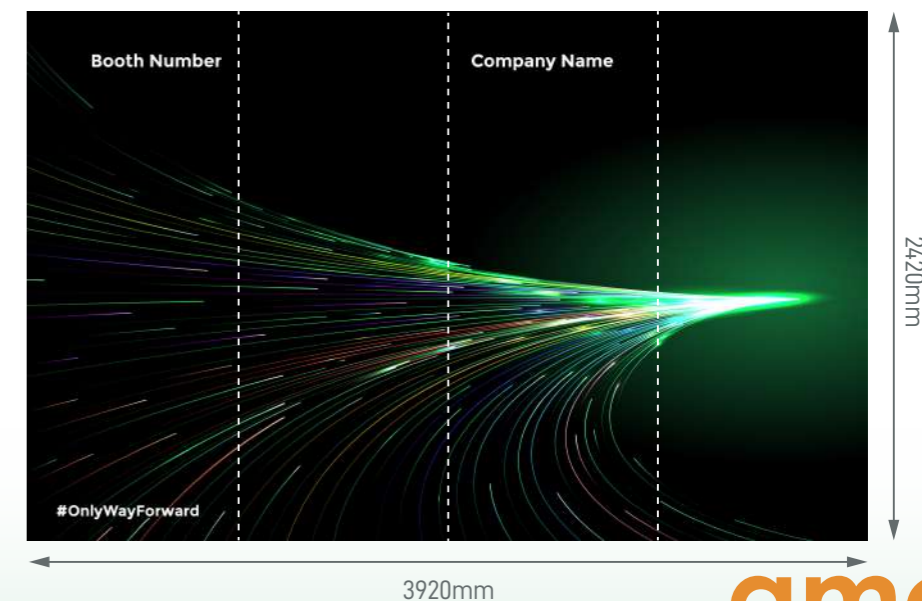

Standard Booth (J3) - 4m x 4m

Size: 4000mmL x 4000mmD x 2440mmH

Perspective View

Layout plan

Graphic

Graphic Size: 3920mmW x 2420mmH

Legend

Qty