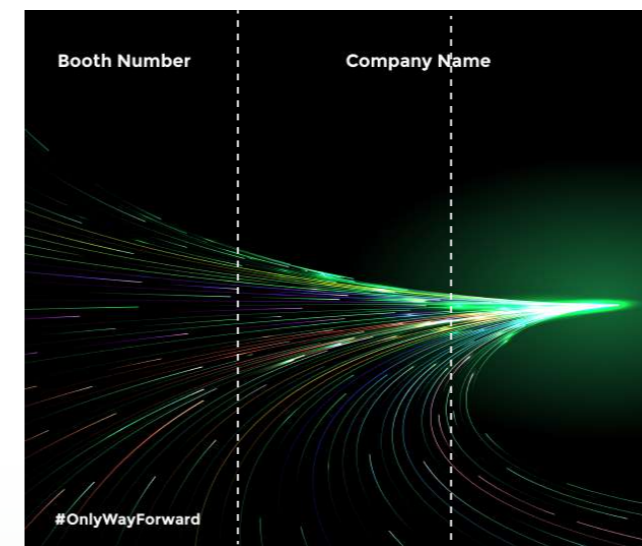

Standard Booth (F1R) - 3m x 3m

Size: 3000mmL x 3000mmD x 2440mmH

(Right opened)

Perspective View

Layout plan

Graphic

Graphic Size: 2930mmW x 2420mmH

Graphic Size: 2930mmW x 2420mmH