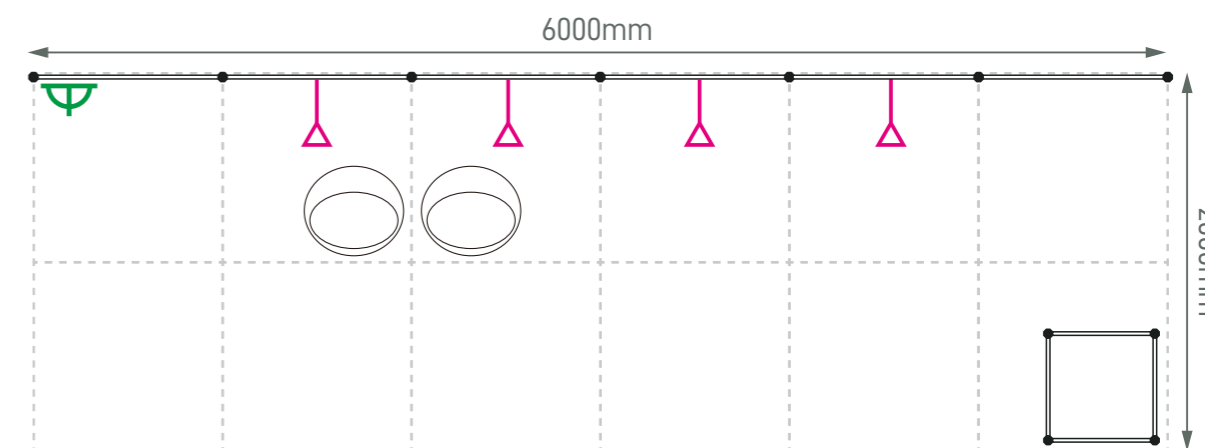

Standard Booth (G2R) - 5m x 2m

Size: 5000mmL x 2000mmD x 2440mmH

(Right opened)

Perspective View

Layout plan

Graphic

Graphic Size: 4910mmW x 2420mmH

Graphic Size: 1940mmW x 2420mmH

Legend

Qty

	LED Longarm Spotlight	2
	500W Square Pin Socket	1
	Reception Desk (1mW x 0.5mD x 0.75mH)	1
	Folding Chair	2

Standard Booth (H2) - 6m x 2m

Size: 6000mmL x 2000mmD x 2440mmH

Perspective View

Layout plan

(Left opened)

Perspective View

Layout plan

Graphic

Graphic Size: 3920mmW x 2420mmH

Graphic Size: 2930mmW x 2420mmH

Legend

Qty

Size: 4000mmL x 3000mmD x 2440mmH

(Right opened)

Perspective View

Layout plan

Graphic

Graphic Size: 3920mmW x 2420mmH

Graphic Size: 2930mmW x 2420mmH

Legend