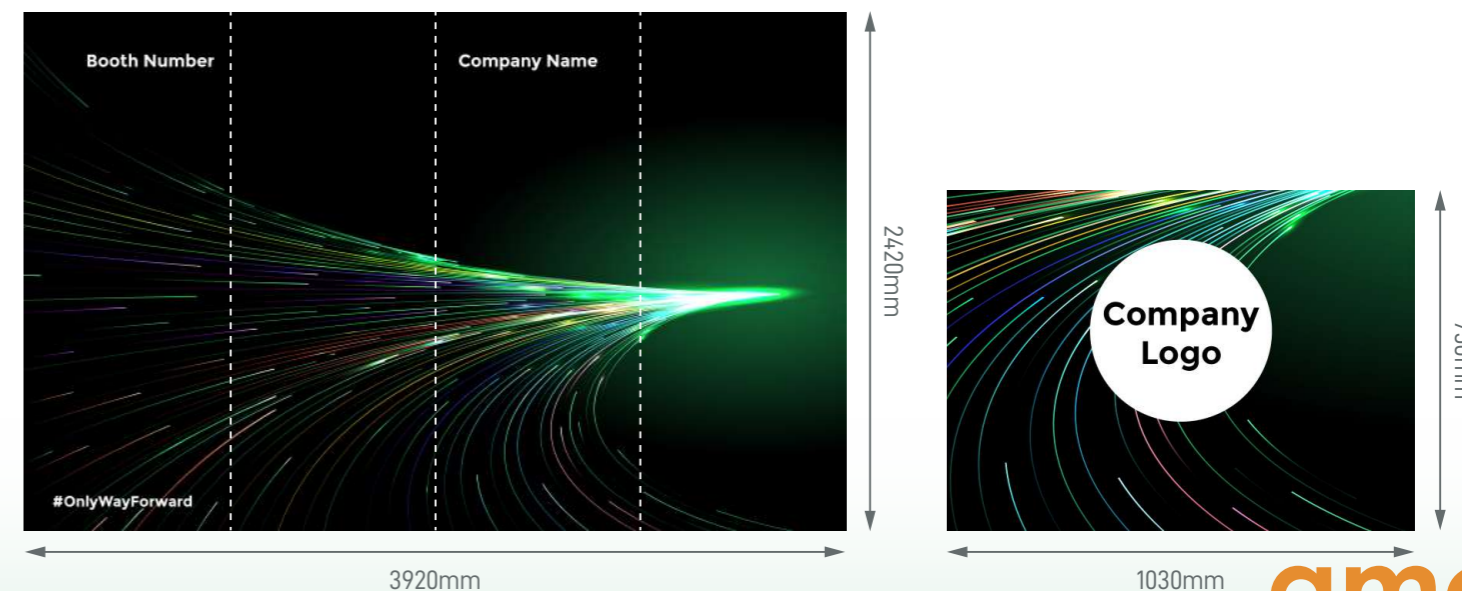

Graphic

Graphic Size: 3920mmW x 2420mmH

Legend

Qty

	LED Longarm Spotlight	2
	500W Square Pin Socket	1
	Reception Desk (1mW x 0.5mD x 0.75mH)	1
	Folding Chair	2
	40" Plasma TV	1
	Socket for Plasma TV	1