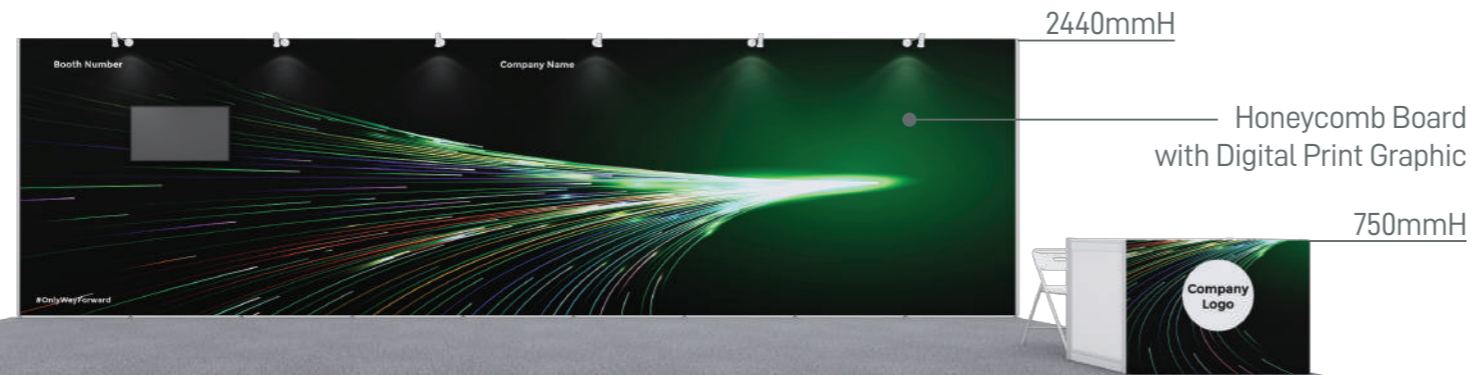

Layout plan

Graphic

Graphic Size: 2930mmW x 2420mmH

Graphic Size: 5900mmW x 2420mmH

Legend	Qty
	4
	2
	1
	2

Standard Booth - 9m x 3m

Size: 9000mmL x 3000mmD x 2440mmH

Perspective View