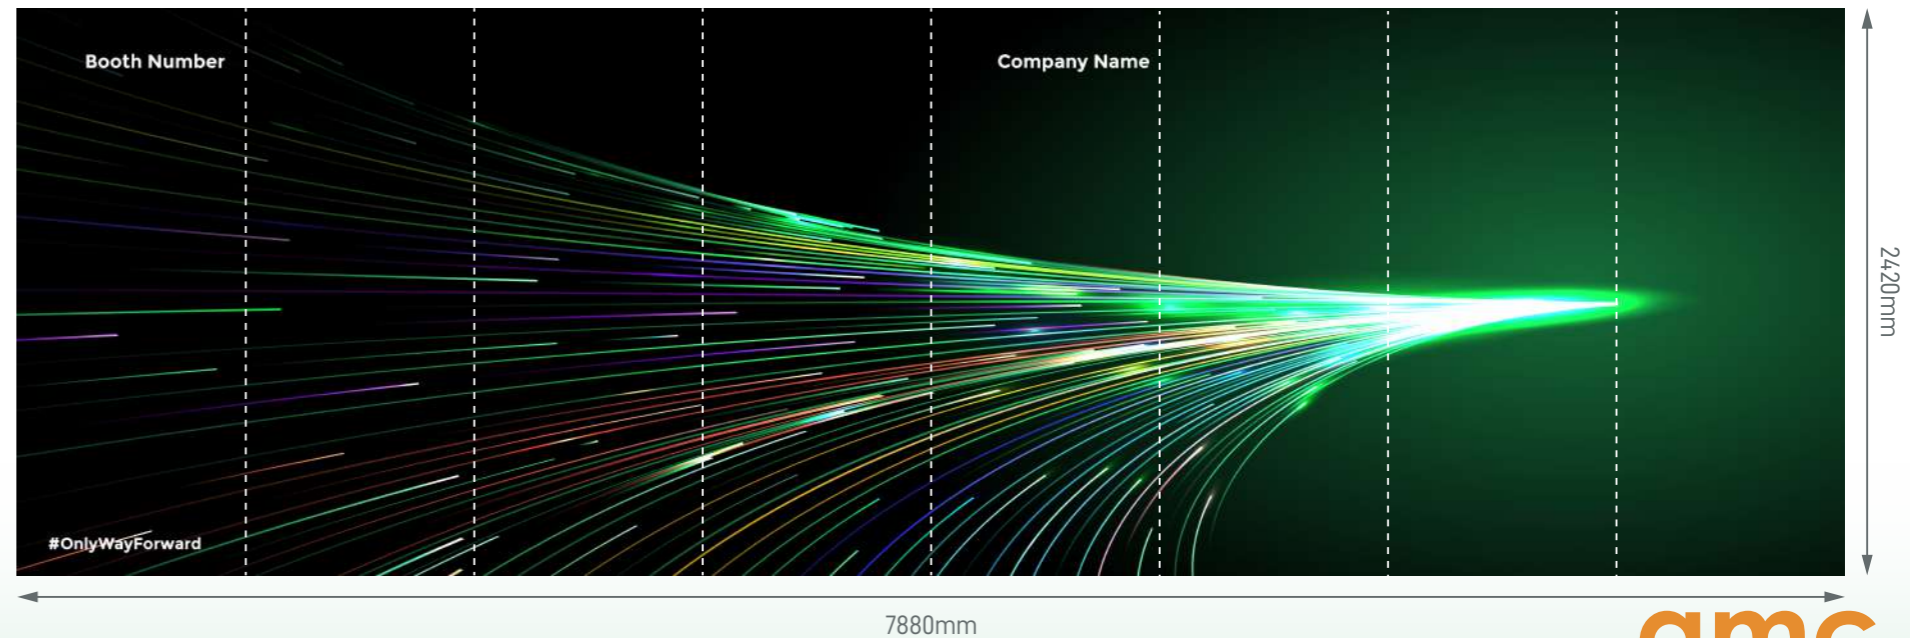

Legend

Qty

	LED Longarm Spotlight	4
	500W Square Pin Socket	2
	Reception Desk (1mW x 0.5mD x 0.75mH)	1
	Folding Chair	2