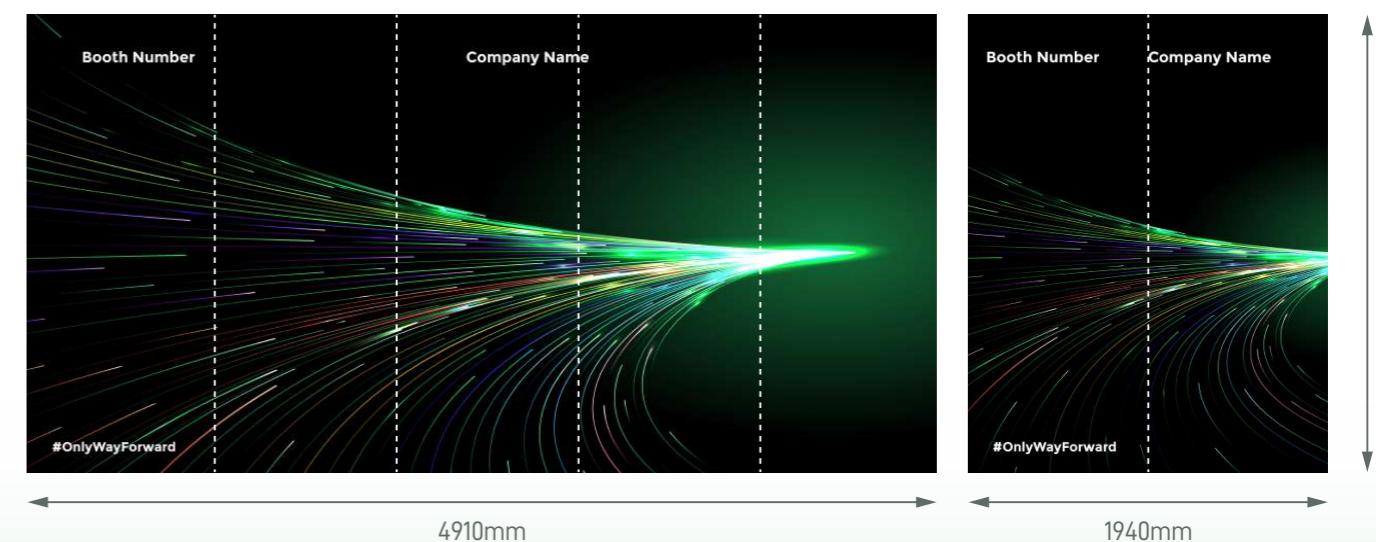

Standard Booth (G1) - 5m x 2m

Size: 5000mmL x 2000mmD x 2440mmH

Perspective View

Layout plan

Graphic

Graphic Size: 4910mmW x 2420mmH

Legend

	Qty
LED Longarm Spotlight	3
500W Square Pin Socket	1
Podium (0.5mW x 0.5mD x 1mH)	1
White Bar Stool	2

Standard Booth (G2R) - 5m x 2m

Size: 5000mmL x 2000mmD x 2440mmH

(Right opened)

Perspective View

Layout plan

Graphic

Graphic Size: 4910mmW x 2420mmH

Graphic Size: 1940mmW x 2420mmH

Legend

	Qty
	3
	1
	1
	2

Standard Booth (H1) - 4m x 3m

Size: 4000mmL x 3000mmD x 2440mmH

Perspective View

Layout plan

Graphic

Graphic Size: 3920mmW x 2420mmH