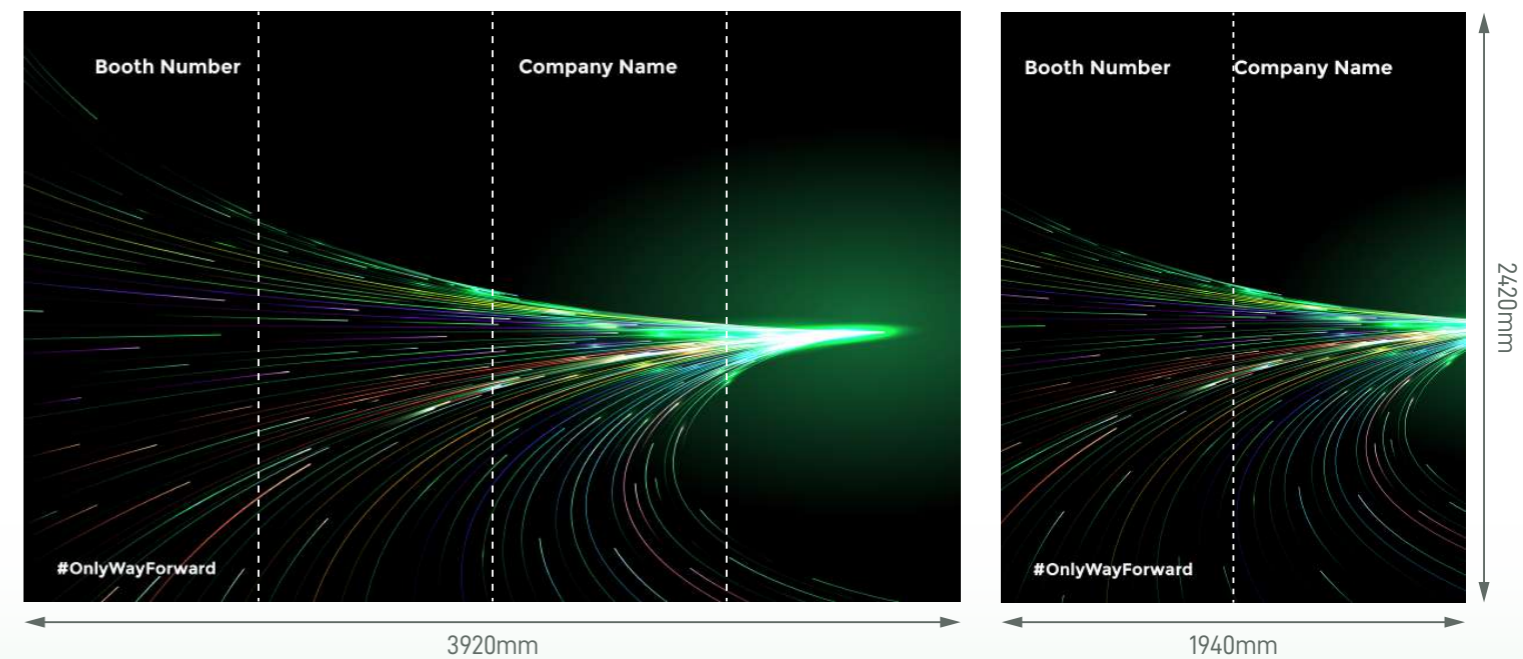

Perspective View

Layout plan

Graphic

Graphic Size: 3920mmW x 2420mmH

Legend

	Qty
 LED Longarm Spotlight	2
 500W Square Pin Socket	1
 Podium (0.5mW x 0.5mD x 1mH)	1
 White Bar Stool	2

Standard Booth (E2L) - 4m x 2m

Size: 4000mmL x 2000mmD x 2440mmH

(Left opened)

Perspective View

Layout plan

Graphic

Graphic Size: 3920mmW x 2420mmH

Graphic Size: 1940mmW x 2420mmH

Legend

	Qty
 LED Longarm Spotlight	4
 500W Square Pin Socket	1
 Podium (0.5mW x 0.5mD x 1mH)	1
 White Bar Stool	2

Standard Booth (E2R) - 4m x 2m

Size: 4000mmL x 2000mmD x 2440mmH

(Right opened)

Perspective View

Layout plan

Graphic

Graphic Size: 3920mmW x 2420mmH

Graphic Size: 1940mmW x 2420mmH

Legend

	Qty
	4
	1
	1
	2

Standard Booth (F) - 3m x 3m

Size: 3000mmL x 3000mmD x 2440mmH

Perspective View