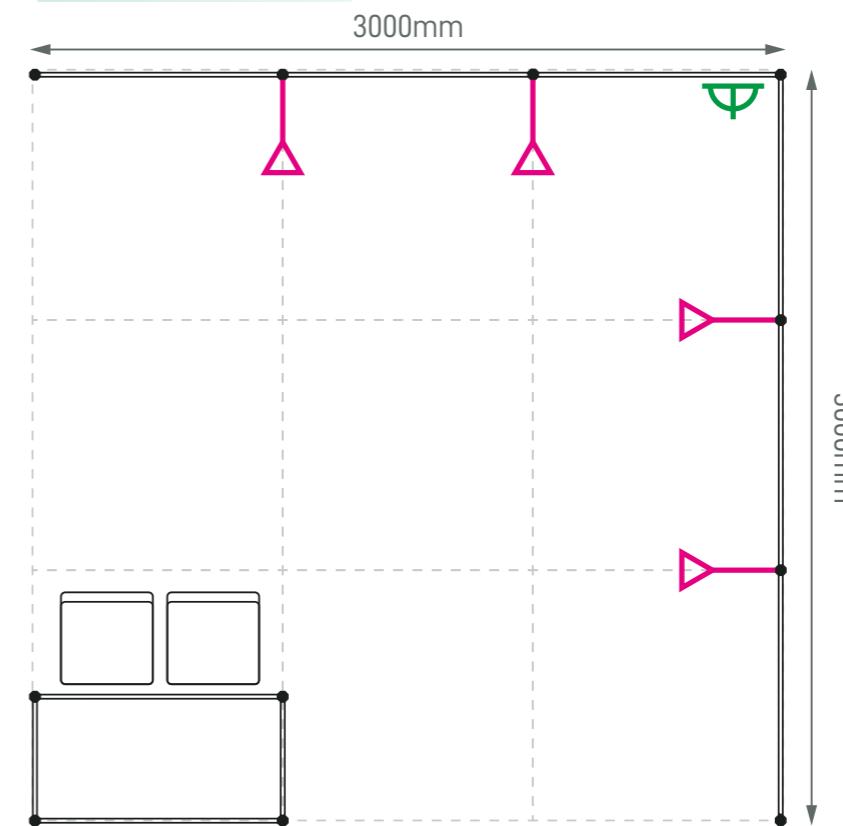

Layout plan

Graphic

Graphic Size: 2930mmW x 2420mmH

Legend

Qty

	LED Longarm Spotlight	2
	500W Square Pin Socket	1
	Reception Desk (1mW x 0.5mD x 0.75mH)	1
	Folding Chair	2

Standard Booth (F1L) - 3m x 3m

Size: 3000mmL x 3000mmD x 2440mmH

(Left opened)

Perspective View

Layout plan

Graphic

Graphic Size: 2930mmW x 2420mmH

Graphic Size: 2930mmW x 2420mmH

Legend

	Qty
	4
	1
	1
	2

Size: 4000mmL x 3000mmD x 2440mmH

(Right opened)

Perspective View

Layout plan

Graphic

Graphic Size: 3920mmW x 2420mmH

Graphic Size: 2930mmW x 2420mmH

Legend

Size: 5000mmL x 3000mmD x 2440mmH

(Left opened)

Perspective View

Layout plan

Graphic

Graphic Size: 4910mmW x 2420mmH

Graphic Size: 2930mmW x 2420mmH

Legend