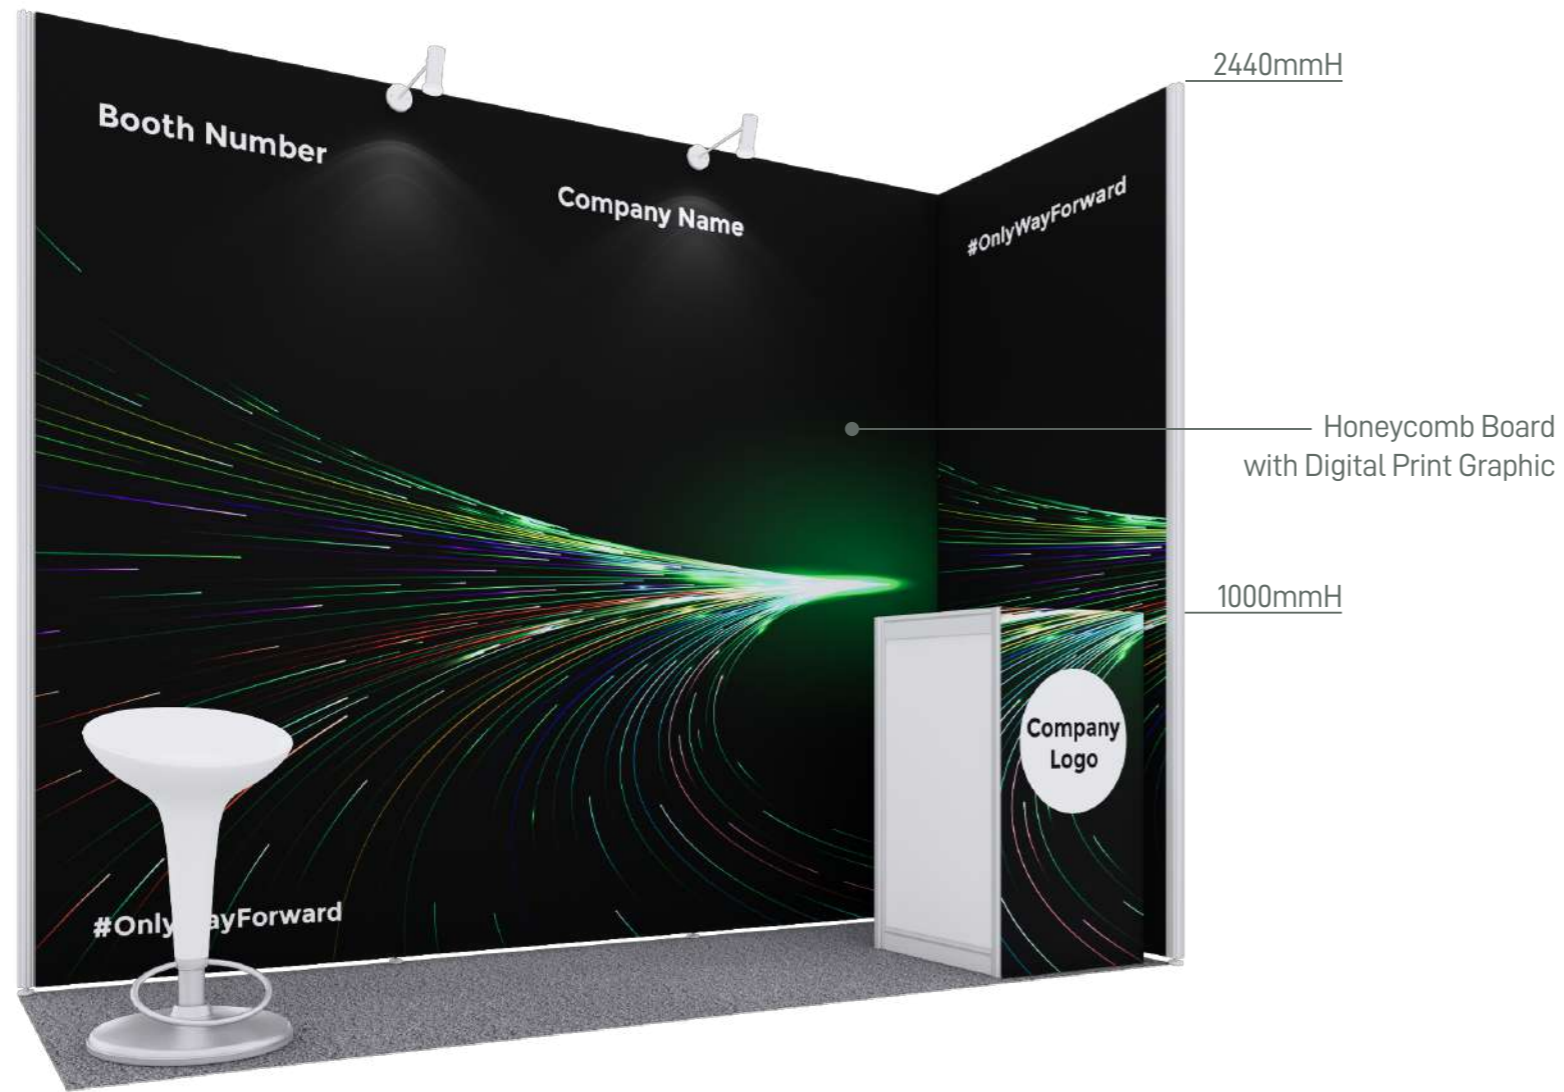

Standard Booth (A) - 2m x 1m

Size: 2000mmL x 1000mmD x 2440mmH

Perspective View

Layout plan

Graphic

Graphic Size: 1940mmW x 2420mmH

Legend

	Qty
LED Longarm Spotlight	2
500W Square Pin Socket	1
Podium (0.5mW x 0.5mD x 1mH)	1
White Bar Stool	1

Standard Booth (B) - 3m x 1m

Size: 3000mmL x 1000mmD x 2440mmH

Perspective View

Layout plan

Graphic

Graphic Size: 2930mmW x 2420mmH

Legend

	Qty
LED Longarm Spotlight	2
500W Square Pin Socket	1
Podium (0.5mW x 0.5mD x 1mH)	1
White Bar Stool	1

Standard Booth (B2) - 3m x 1m

Size: 3000mmL x 1000mmD x 2440mmH

Perspective View

Layout plan

Graphic

Graphic Size: 2930mmW x 2420mmH

Graphic Size: 950mmW x 2420mmH

Legend

	Qty	
	LED Longarm Spotlight	2
	500W Square Pin Socket	1
	Podium (0.5mW x 0.5mD x 1mH)	1
	White Bar Stool	1

Standard Booth (C1) - 2m x 2m

Size: 2000mmL x 2000mmD x 2440mmH

Perspective View

Layout plan

Graphic