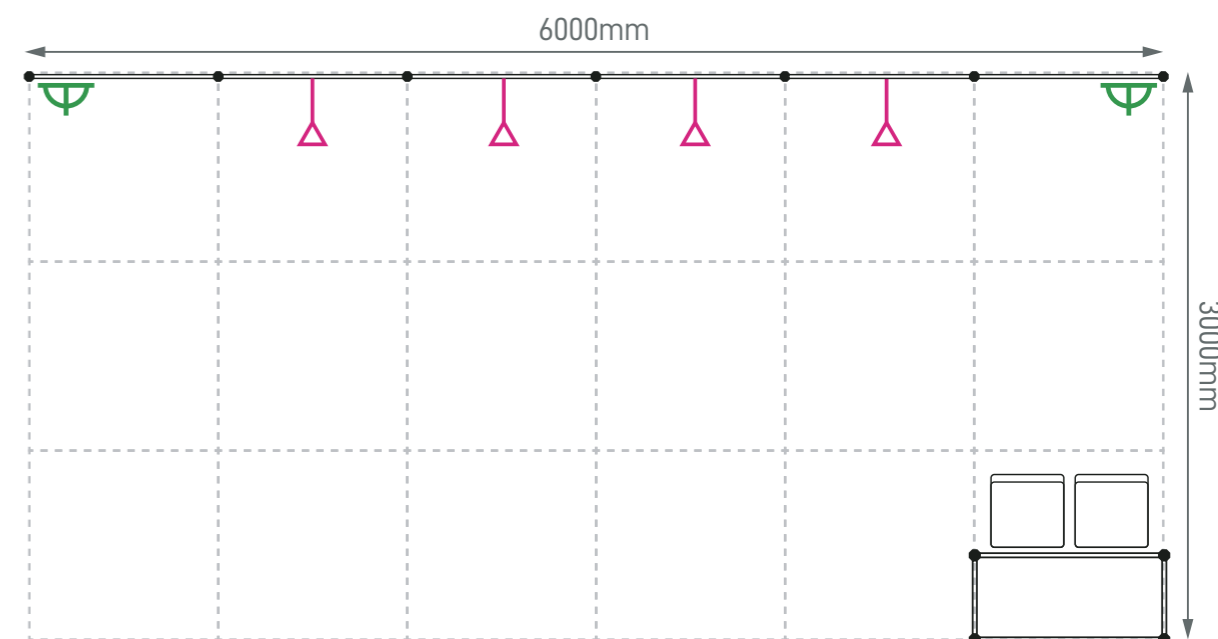

Layout plan