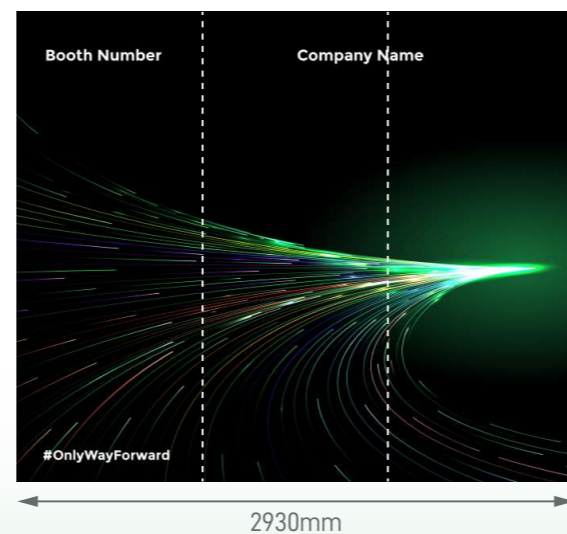

(Left opened)

Perspective View

Layout plan

Graphic

Graphic Size: 2930mmW x 2420mmH

Graphic Size: 5900mmW x 2420mmH

Legend

Qty