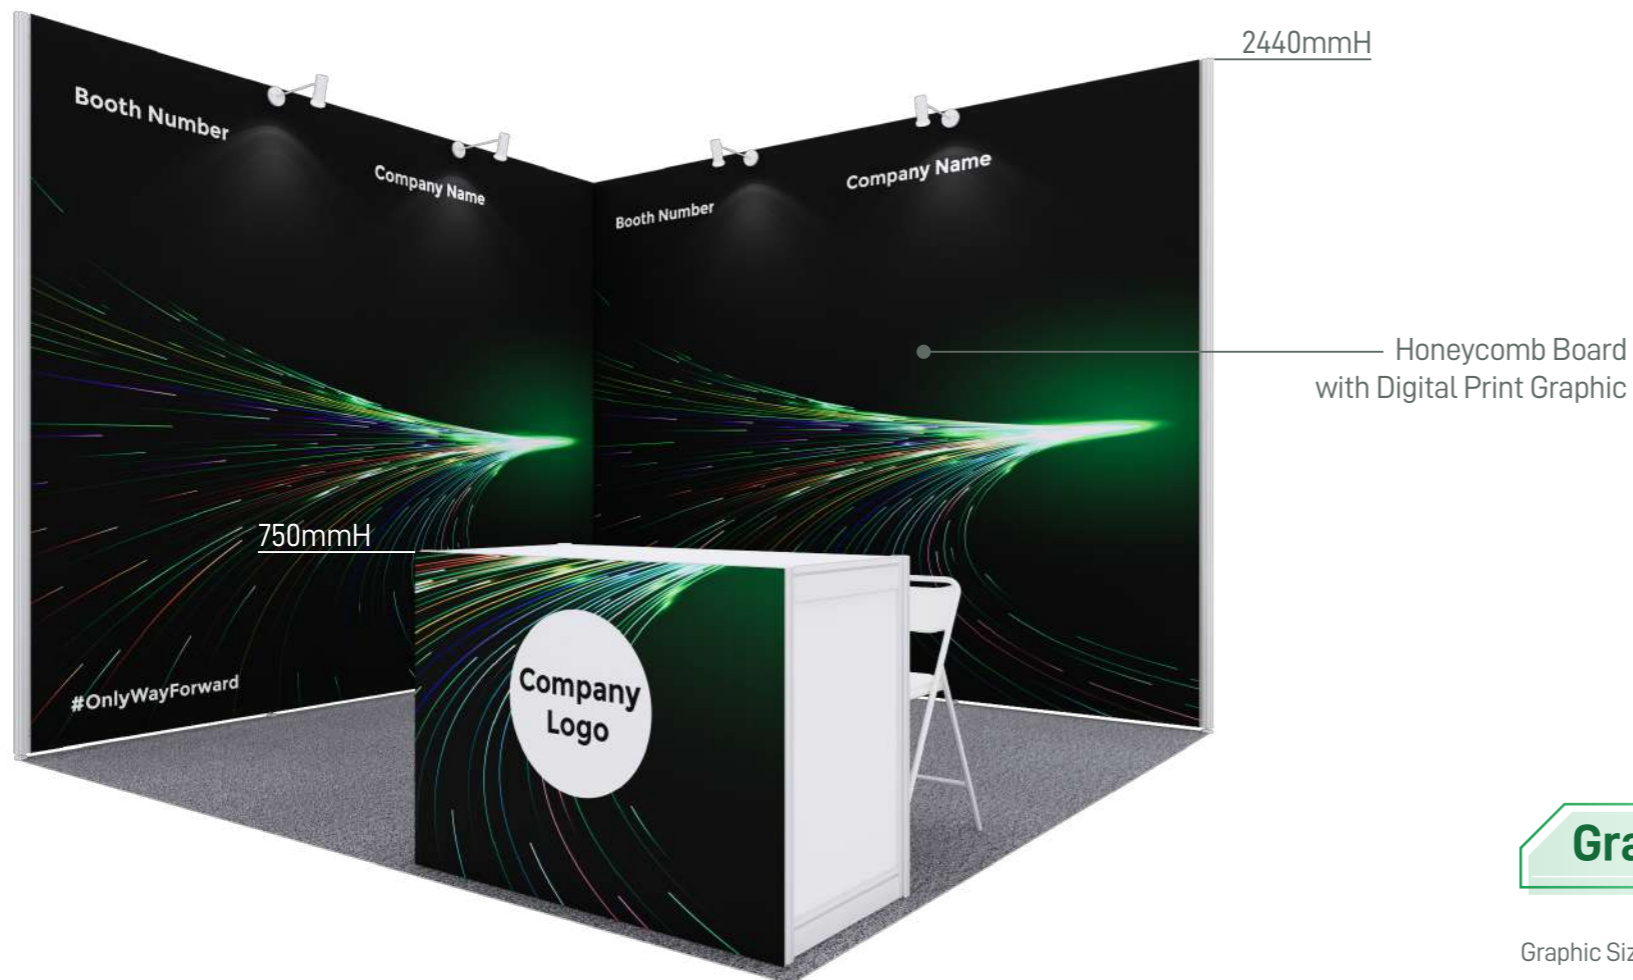

Legend

	Qty
	4
	1
	1
	2

Standard Booth (D2R) - 3m x 2m

Size: 3000mmL x 2000mmD x 2440mmH

(Right opened)

Perspective View

Honeycomb Board with Digital Print Graphic

Layout plan

Layout plan

Graphic

Graphic Size: 2930mmW x 2420mmH

Legend

Qty

	LED Longarm Spotlight	2
	500W Square Pin Socket	1
	Reception Desk (1mW x 0.5mD x 0.75mH)	1
	Folding Chair	2

Standard Booth (F1L) - 3m x 3m

Size: 3000mmL x 3000mmD x 2440mmH

(Left opened)

Perspective View

Layout plan

Graphic

Graphic Size: 2930mmW x 2420mmH

Graphic Size: 2930mmW x 2420mmH

Legend

	Qty
	4
	1
	1
	2

Standard Booth (F1R) - 3m x 3m

Size: 3000mmL x 3000mmD x 2440mmH

(Right opened)

Perspective View

Layout plan

Graphic

Graphic Size: 2930mmW x 2420mmH

Graphic Size: 2930mmW x 2420mmH