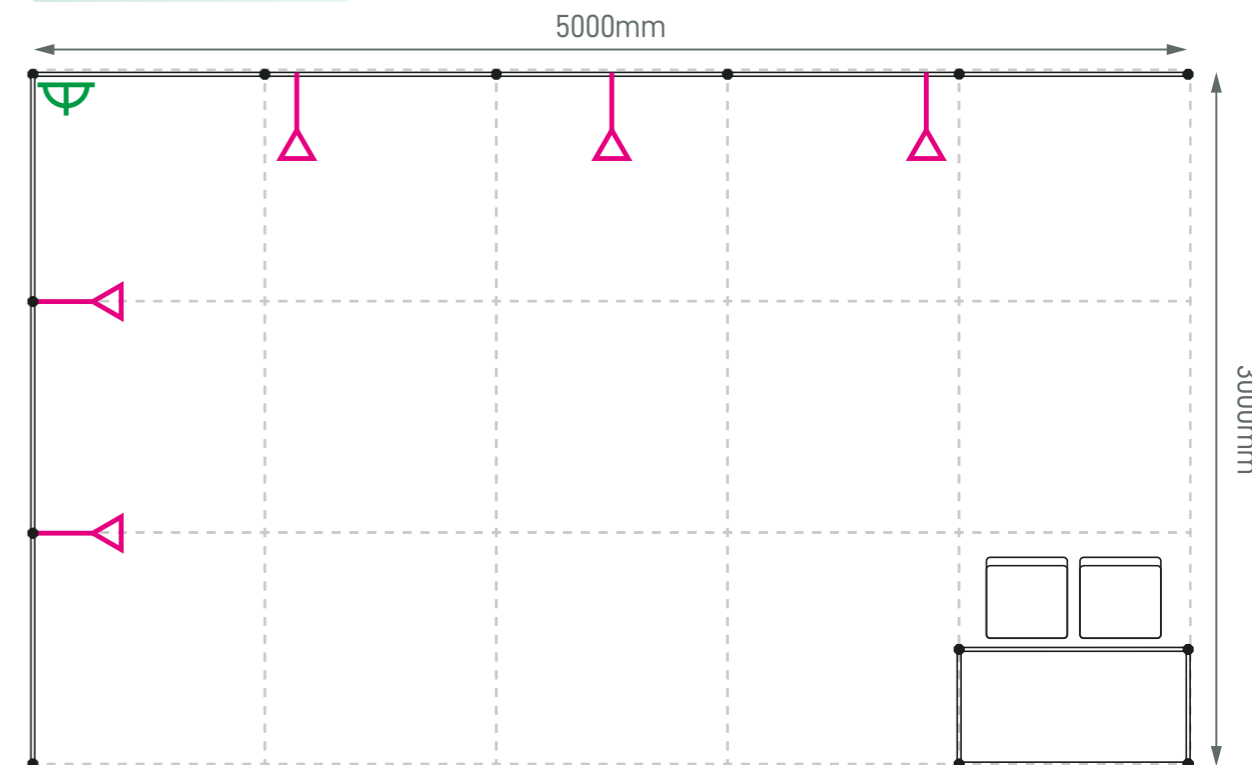

Layout plan