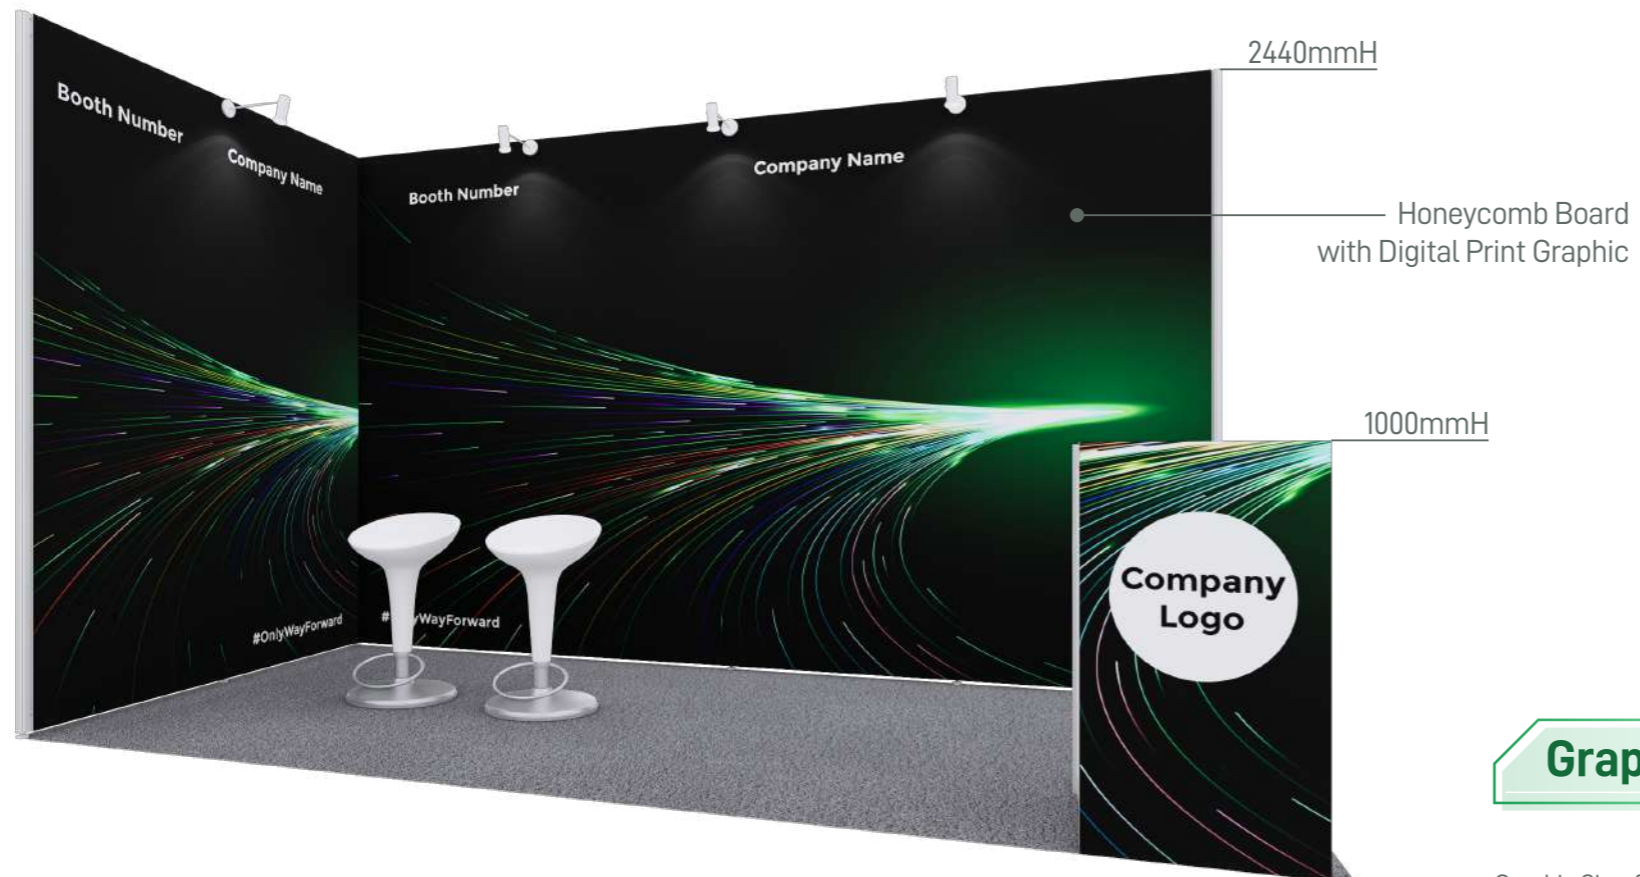

Standard Booth (B) - 3m x 1m

Size: 3000mmL x 1000mmD x 2440mmH

Perspective View

Layout plan

Graphic

Graphic Size: 2930mmW x 2420mmH

Legend

	Qty
LED Longarm Spotlight	2
500W Square Pin Socket	1
Podium (0.5mW x 0.5mD x 1mH)	1
White Bar Stool	1

Legend

	Qty
	4
	1
	1
	2

Standard Booth (D2R) - 3m x 2m

Size: 3000mmL x 2000mmD x 2440mmH

(Right opened)

Perspective View

Honeycomb Board with Digital Print Graphic

Layout plan

	Qty
 LED Longarm Spotlight	4
 500W Square Pin Socket	1
 Podium (0.5mW x 0.5mD x 1mH)	1
 White Bar Stool	2

Standard Booth (E2R) - 4m x 2m

Size: 4000mmL x 2000mmD x 2440mmH

(Right opened)

Perspective View

Layout plan