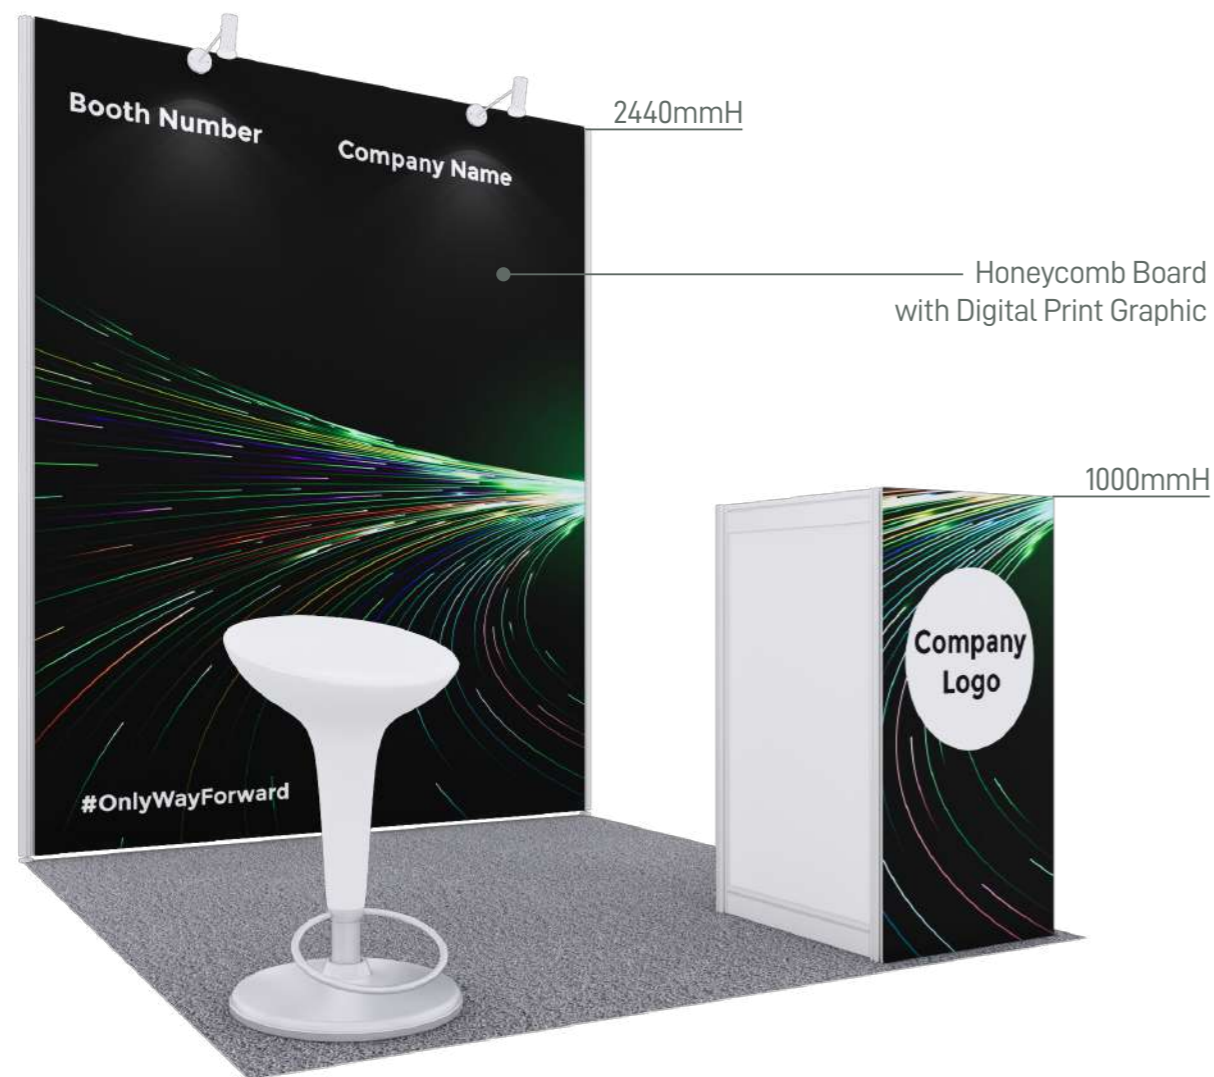

Standard Booth (A) - 2m x 1m

Size: 2000mmL x 1000mmD x 2440mmH

Perspective View

Layout plan

Graphic

Graphic Size: 1940mmW x 2420mmH

Legend

	Qty
LED Longarm Spotlight	2
500W Square Pin Socket	1
Podium (0.5mW x 0.5mD x 1mH)	1
White Bar Stool	1

Standard Booth (B) - 3m x 1m

Size: 3000mmL x 1000mmD x 2440mmH

Perspective View

Layout plan

Graphic

Graphic Size: 2930mmW x 2420mmH

Legend

	Qty
LED Longarm Spotlight	2
500W Square Pin Socket	1
Podium (0.5mW x 0.5mD x 1mH)	1
White Bar Stool	1

Standard Booth (B2) - 3m x 1m

Size: 3000mmL x 1000mmD x 2440mmH

Perspective View

Layout plan

Graphic

Graphic Size: 2930mmW x 2420mmH

Graphic Size: 950mmW x 2420mmH

Legend

	Qty	
	LED Longarm Spotlight	2
	500W Square Pin Socket	1
	Podium (0.5mW x 0.5mD x 1mH)	1
	White Bar Stool	1

Standard Booth (C1) - 2m x 2m

Size: 2000mmL x 2000mmD x 2440mmH

Perspective View

Layout plan

Graphic