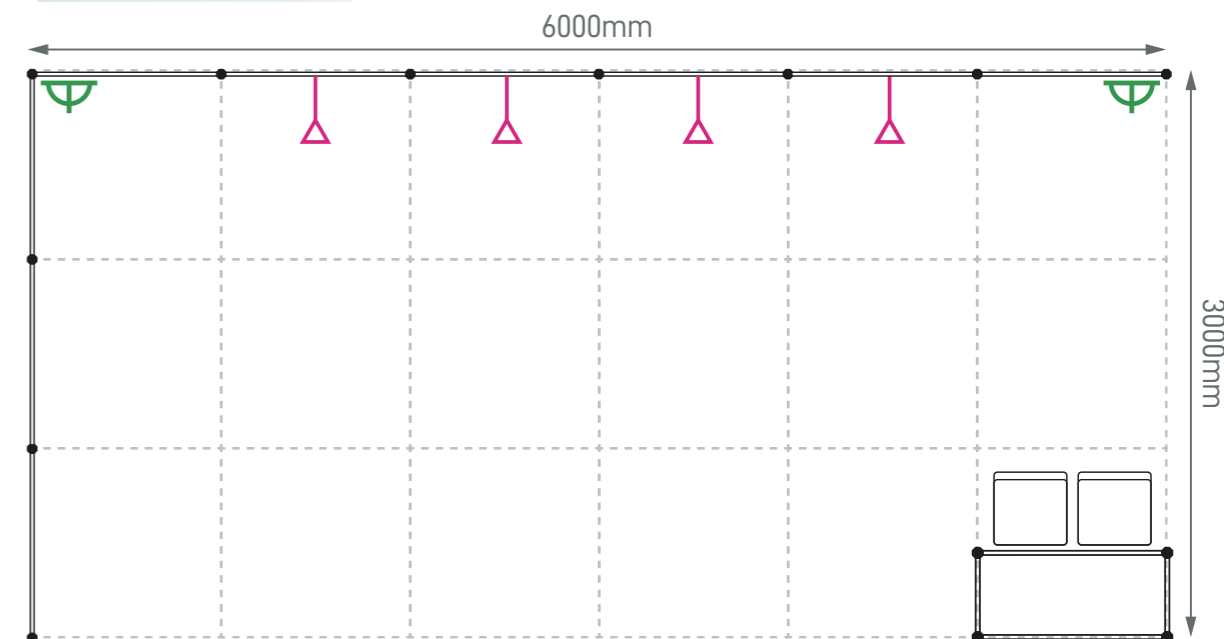

(Left opened)

Perspective View

Layout plan

Graphic

Graphic Size: 2930mmW x 2420mmH

Graphic Size: 5900mmW x 2420mmH

Legend

Qty

	LED Longarm Spotlight	4
	500W Square Pin Socket	2
	Reception Desk (1mW x 0.5mD x 0.75mH)	1
	Folding Chair	2

Standard Booth (K2R) - 6m x 3m

Size: 6000mmL x 3000mmD x 2440mmH

(Right opened)

Perspective View

Layout plan

Graphic

Graphic Size: 2930mmW x 2420mmH

Graphic Size: 5900mmW x 2420mmH

Legend	Qty
	4
	2
	1
	2

Standard Booth - 9m x 3m

Size: 9000mmL x 3000mmD x 2440mmH

Perspective View

Standard Booth (L) - 5m x 4m

Size: 5000mmL x 4000mmD x 2440mmH

Perspective View

Layout plan

Graphic

Graphic Size: 4910mmW x 2420mmH

Legend

Qty