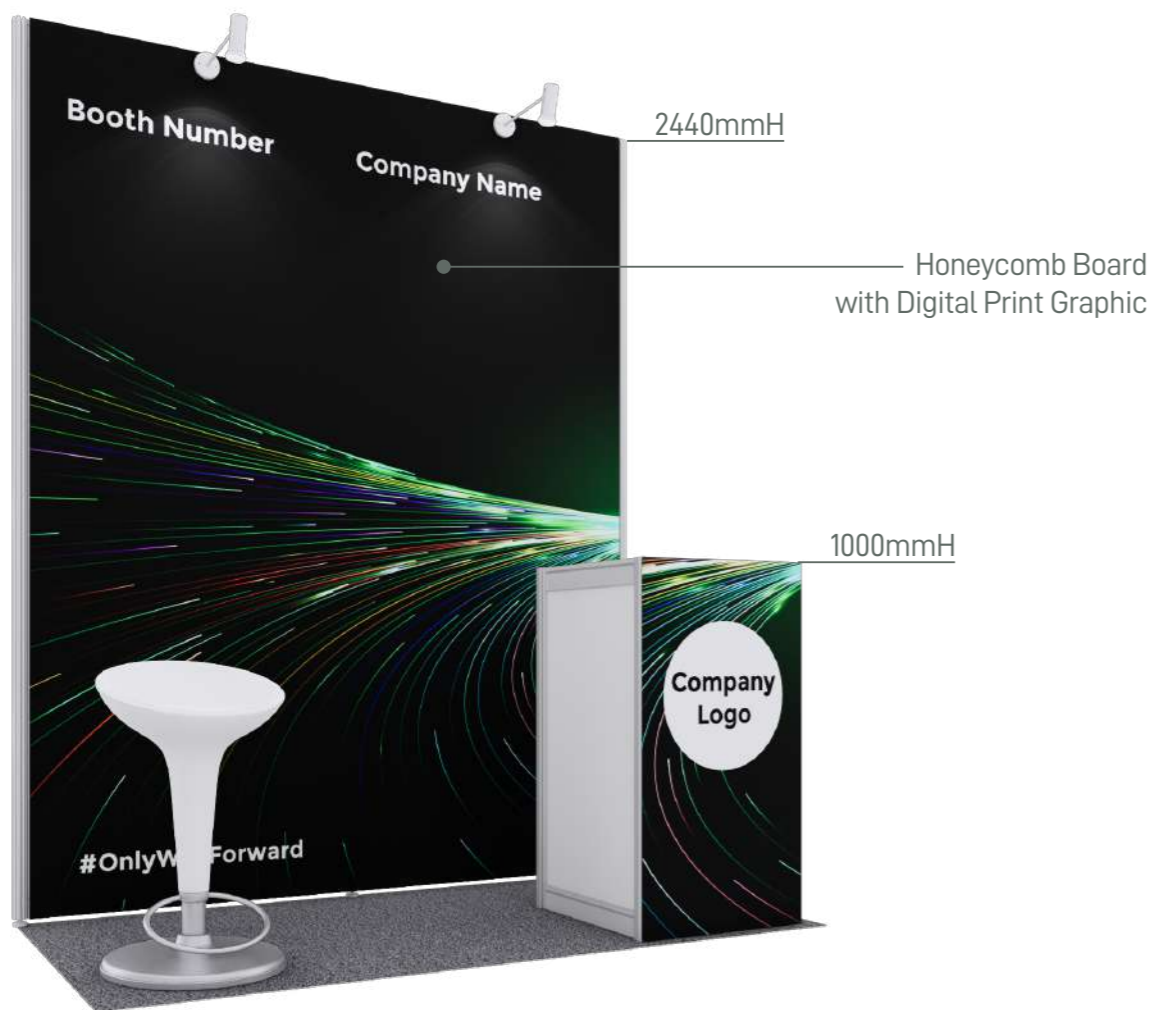

Standard Booth (A) - 2m x 1m

Size: 2000mmL x 1000mmD x 2440mmH

Perspective View

Layout plan

Graphic

Graphic Size: 1940mmW x 2420mmH

Legend

	Qty
LED Longarm Spotlight	2
500W Square Pin Socket	1
Podium (0.5mW x 0.5mD x 1mH)	1
White Bar Stool	1

Standard Booth (B) - 3m x 1m

Size: 3000mmL x 1000mmD x 2440mmH

Perspective View

Layout plan

Graphic

Graphic Size: 2930mmW x 2420mmH

Legend

	Qty
LED Longarm Spotlight	2
500W Square Pin Socket	1
Podium (0.5mW x 0.5mD x 1mH)	1
White Bar Stool	1

	Qty	
	LED Longarm Spotlight	2
	500W Square Pin Socket	1
	Podium (0.5mW x 0.5mD x 1mH)	1
	White Bar Stool	1

Standard Booth (C1) - 2m x 2m

Size: 2000mmL x 2000mmD x 2440mmH

Perspective View

Layout plan

Graphic

Standard Booth (D2L) - 3m x 2m

Size: 3000mmL x 2000mmD x 2440mmH

(Left opened)

Perspective View

Layout plan

Graphic

Graphic Size: 2930mmW x 2420mmH

Graphic Size: 1940mmW x 2420mmH