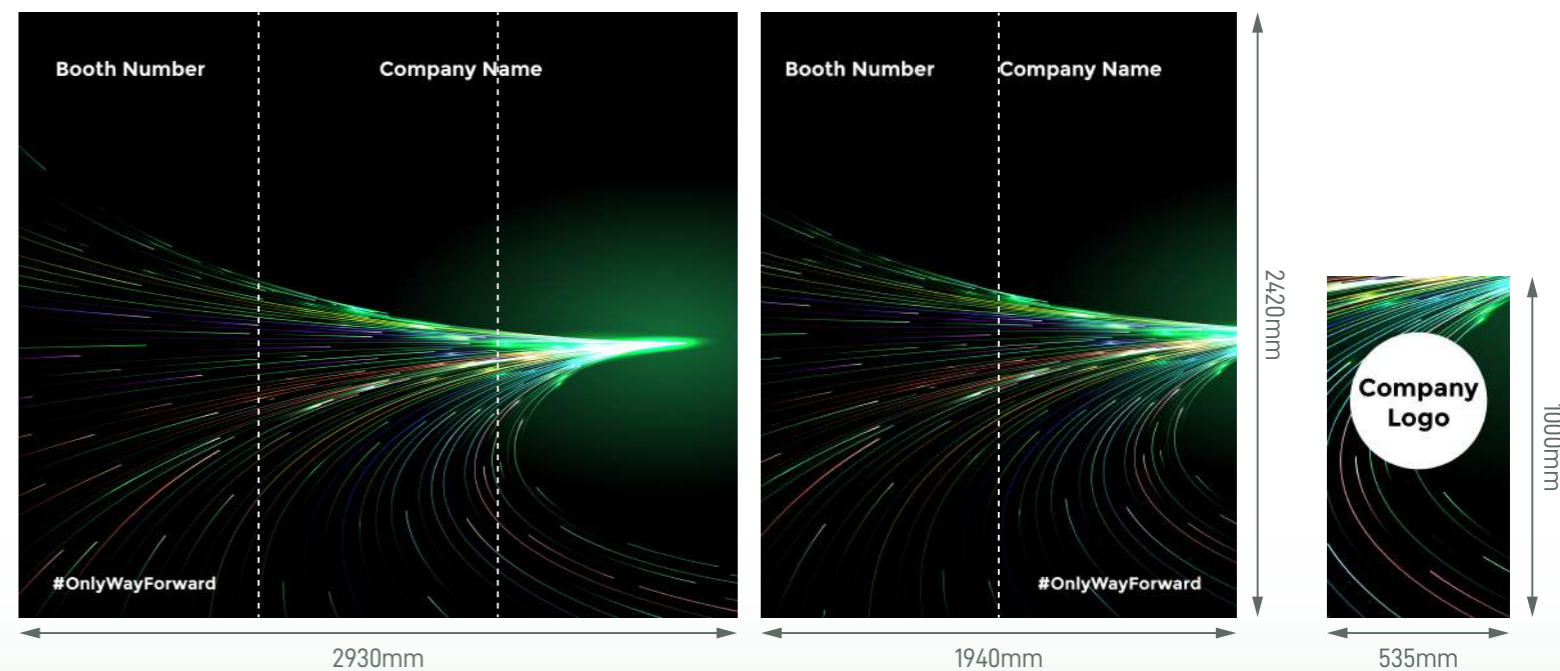

Size: 2000mmL x 2000mmD x 2440mmH

(Right opened)

Perspective View

Layout plan

Graphic

Graphic Size: 1940mmW x 2420mmH

Legend

	Qty	
	LED Longarm Spotlight	2
	500W Square Pin Socket	1
	Podium (0.5mW x 0.5mD x 1mH)	1
	White Bar Stool	1

Standard Booth (D2L) - 3m x 2m

Size: 3000mmL x 2000mmD x 2440mmH

(Left opened)

Perspective View

Layout plan

Graphic

Graphic Size: 2930mmW x 2420mmH

Graphic Size: 1940mmW x 2420mmH

Legend

	Qty
	4
	1
	1
	2

Standard Booth (D2R) - 3m x 2m

Size: 3000mmL x 2000mmD x 2440mmH

(Right opened)

Perspective View

Honeycomb Board with Digital Print Graphic

Layout plan

Graphic

Graphic Size: 2930mmW x 2420mmH

Graphic Size: 1940mmW x 2420mmH

Legend

	Qty
	4
	1
	1
	2

Standard Booth (D3) - 6m x 1m

Size: 6000mmL x 1000mmD x 2440mmH

Perspective View