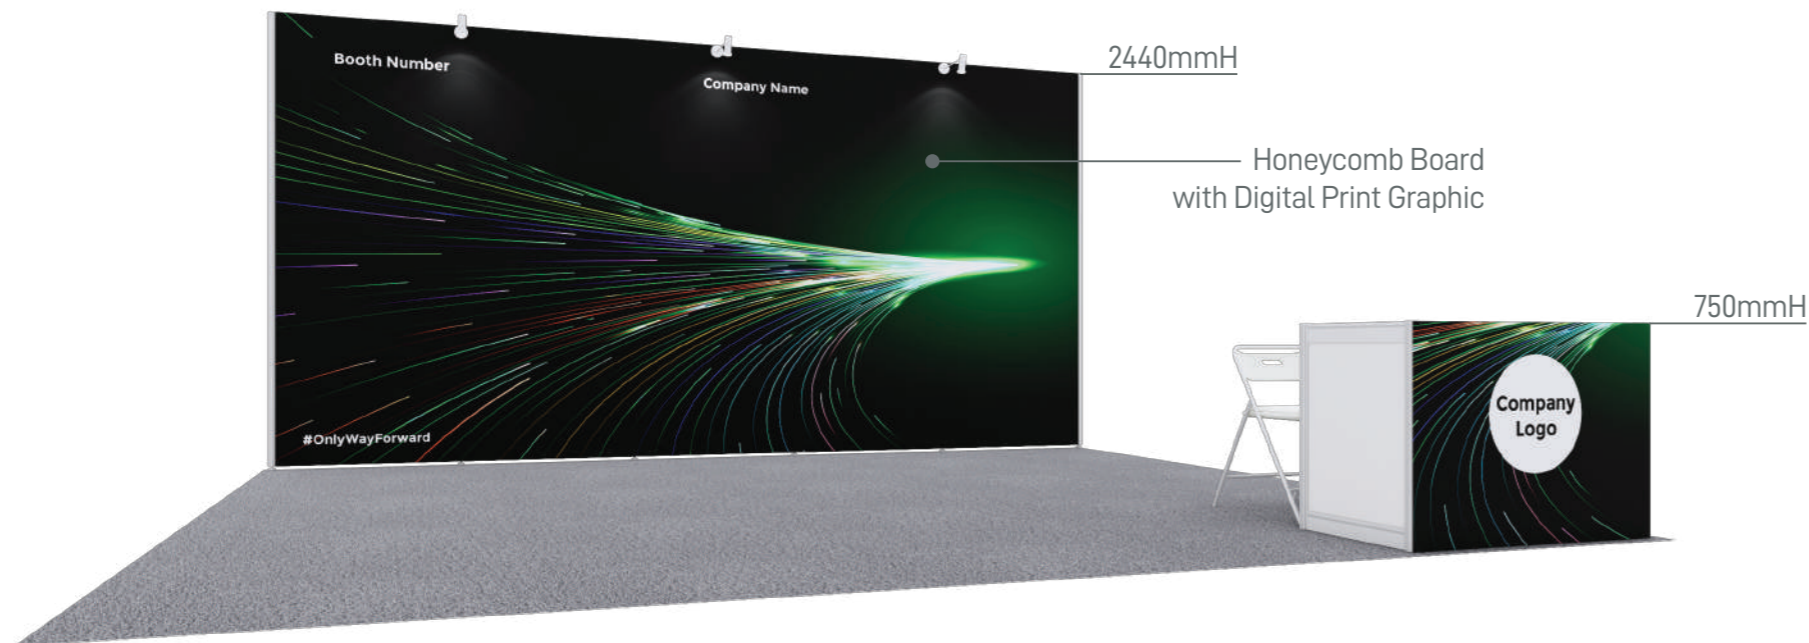

Layout plan

Graphic

Graphic Size: 2930mmW x 2420mmH

Graphic Size: 5900mmW x 2420mmH

Legend	Qty
	4
	2
	1
	2

Standard Booth - 9m x 3m

Size: 9000mmL x 3000mmD x 2440mmH

Perspective View

Layout plan

Graphic

Graphic Size: 8870mmW x 2420mmH

Legend	Qty
	LED Longarm Spotlight 6
	500W Square Pin Socket 2
	Reception Desk (1mW x 0.5mD x 0.75mH) 1
	Folding Chair 2
	40" Plasma TV 1
	Socket for Plasma TV 1

Standard Booth (L) - 5m x 4m

Size: 5000mmL x 4000mmD x 2440mmH

Perspective View

Layout plan

Graphic

Graphic Size: 4910mmW x 2420mmH

Legend

Qty

	LED Longarm Spotlight	3
	500W Square Pin Socket	2
	Reception Desk (1mW x 0.5mD x 0.75mH)	1
	Folding Chair	2

Standard Booth - 8m x 2m

Size: 8000mmL x 2000mmD x 2440mmH

Perspective View

Layout plan

Graphic

Graphic Size: 7880mmW x 2420mmH