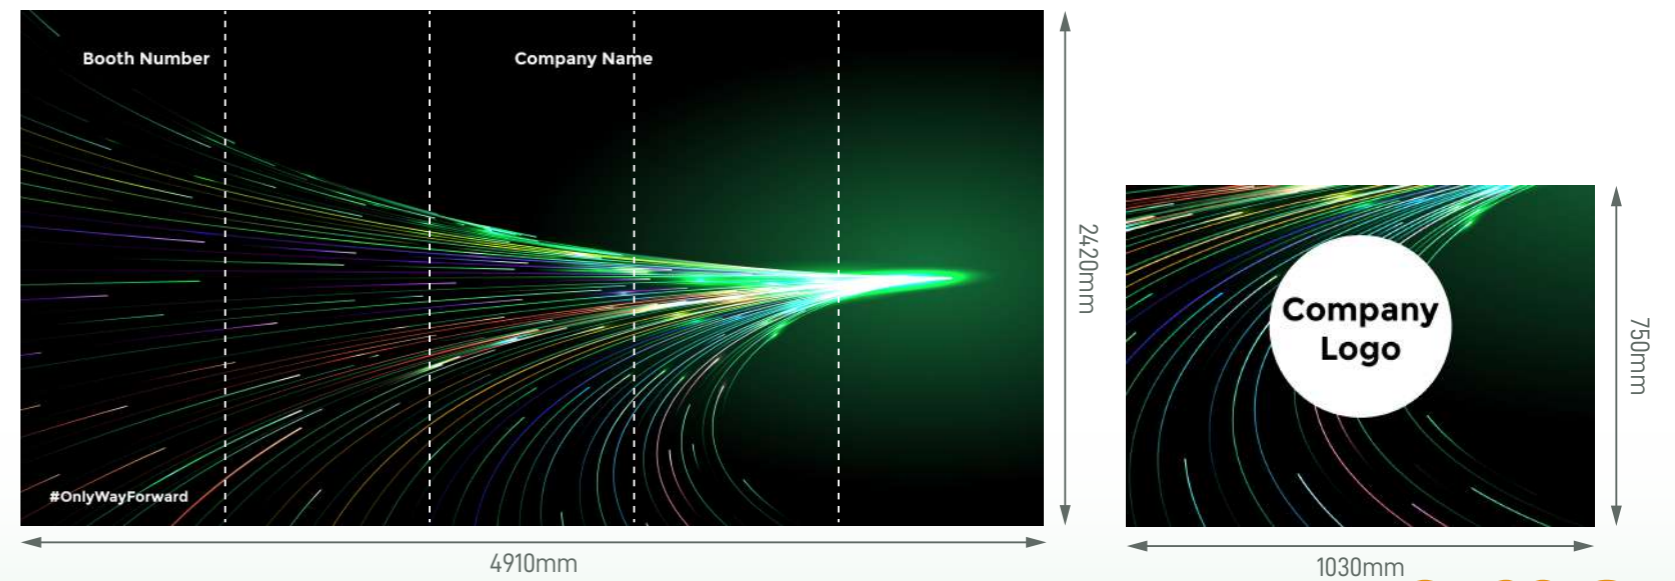

Size: 5000mmL x 3000mmD x 2440mmH

Perspective View

Layout plan

Graphic

Graphic Size: 4910mmW x 2420mmH

Legend

	Qty
	3
	1
	1
	2

Standard Booth (J2L) - 5m x 3m

Size: 5000mmL x 3000mmD x 2440mmH

(Left opened)

Perspective View

Layout plan

Graphic

Graphic Size: 4910mmW x 2420mmH

Graphic Size: 2930mmW x 2420mmH

Legend