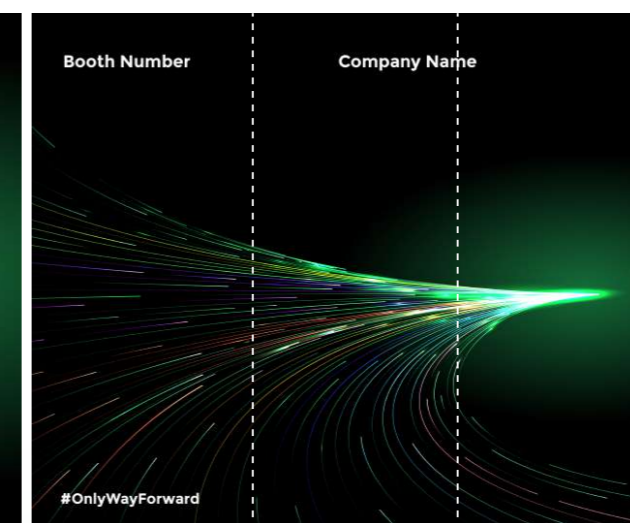

Size: 5000mmL x 3000mmD x 2440mmH

(Left opened)

Perspective View

Layout plan

Graphic

Graphic Size: 4910mmW x 2420mmH

Graphic Size: 2930mmW x 2420mmH

Legend