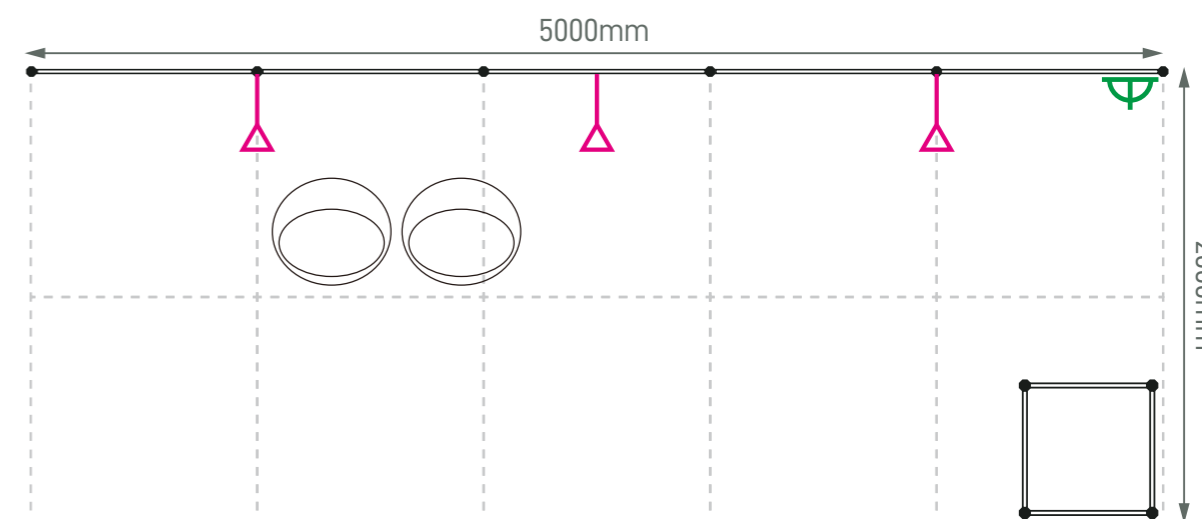

Standard Booth (F1R) - 3m x 3m

Size: 3000mmL x 3000mmD x 2440mmH

(Right opened)

Perspective View

Layout plan

Graphic

Graphic Size: 2930mmW x 2420mmH

Graphic Size: 2930mmW x 2420mmH

Standard Booth (G1) - 5m x 2m

Size: 5000mmL x 2000mmD x 2440mmH

Perspective View

Layout plan

Graphic

Graphic Size: 4910mmW x 2420mmH

Legend

	Qty
LED Longarm Spotlight	3
500W Square Pin Socket	1
Podium (0.5mW x 0.5mD x 1mH)	1
White Bar Stool	2

Standard Booth (G2R) - 5m x 2m

Size: 5000mmL x 2000mmD x 2440mmH

(Right opened)

Perspective View

Layout plan

Graphic

Graphic Size: 4910mmW x 2420mmH

Graphic Size: 1940mmW x 2420mmH

Size: 4000mmL x 3000mmD x 2440mmH

(Right opened)

Perspective View

Layout plan

Graphic

Graphic Size: 3920mmW x 2420mmH

Graphic Size: 2930mmW x 2420mmH

Legend