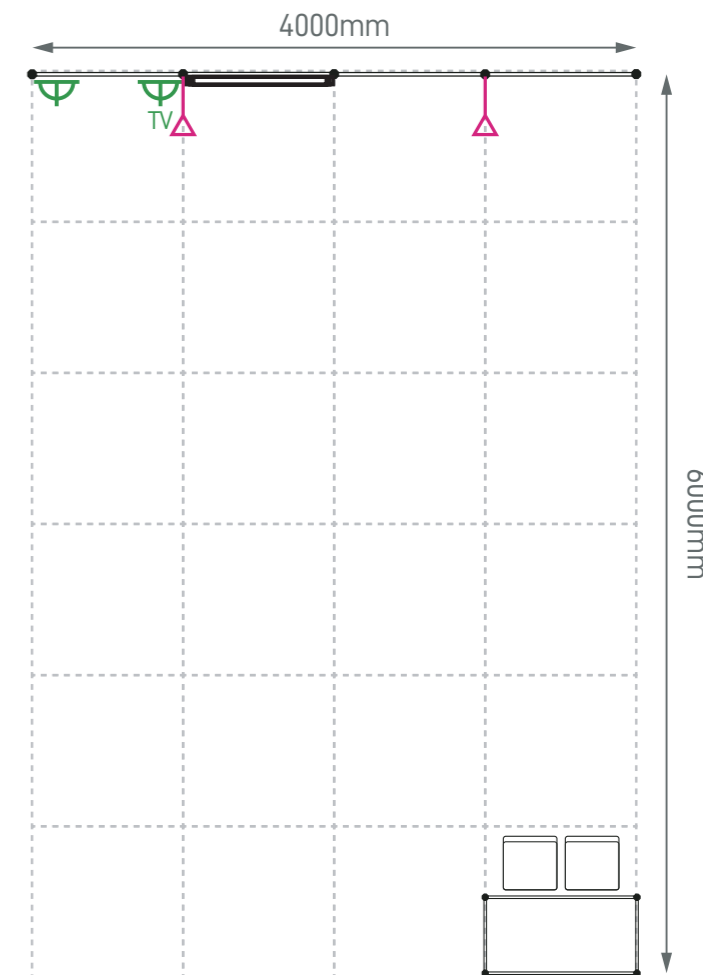

Size: 5000mmL x 3000mmD x 2440mmH

(Left opened)

Perspective View

Layout plan

Graphic

Graphic Size: 4910mmW x 2420mmH

Graphic Size: 2930mmW x 2420mmH

Legend

(Left opened)

Perspective View

Layout plan

Graphic

Graphic Size: 2930mmW x 2420mmH

Graphic Size: 5900mmW x 2420mmH

Legend

Qty

Standard Booth (L) - 5m x 4m

Size: 5000mmL x 4000mmD x 2440mmH

Perspective View

Layout plan

Graphic

Graphic Size: 4910mmW x 2420mmH

Legend

Qty

Legend

Qty

	LED Longarm Spotlight	4
	500W Square Pin Socket	2
	Reception Desk (1mW x 0.5mD x 0.75mH)	1
	Folding Chair	2

Standard Booth (M1) - 4m x 6m

Size: 4000mmL x 6000mmD x 2440mmH

Perspective View

Layout plan