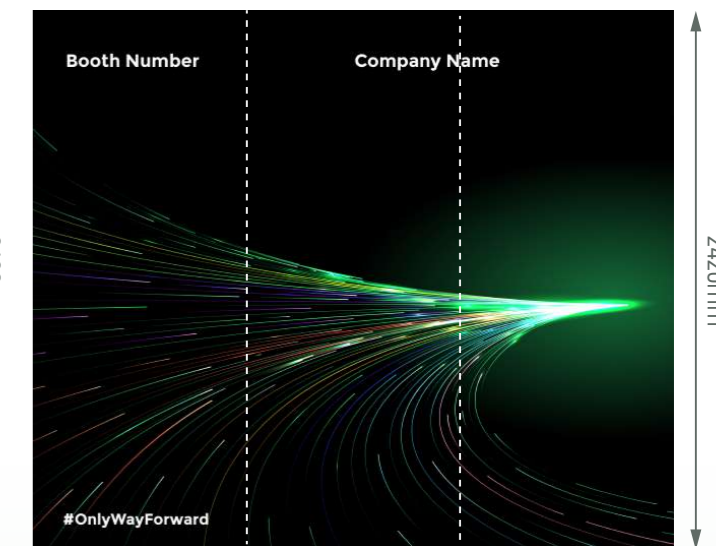

Standard Booth (F1R) - 3m x 3m

Size: 3000mmL x 3000mmD x 2440mmH

(Right opened)

Perspective View

Layout plan

Graphic

Graphic Size: 2930mmW x 2420mmH

Graphic Size: 2930mmW x 2420mmH