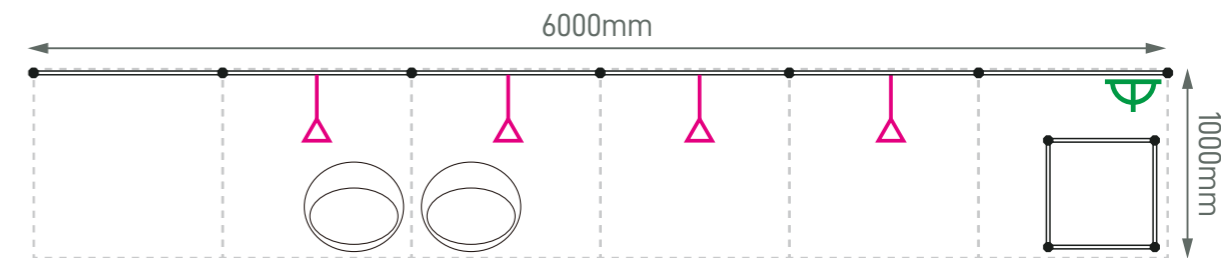

Layout plan

Graphic