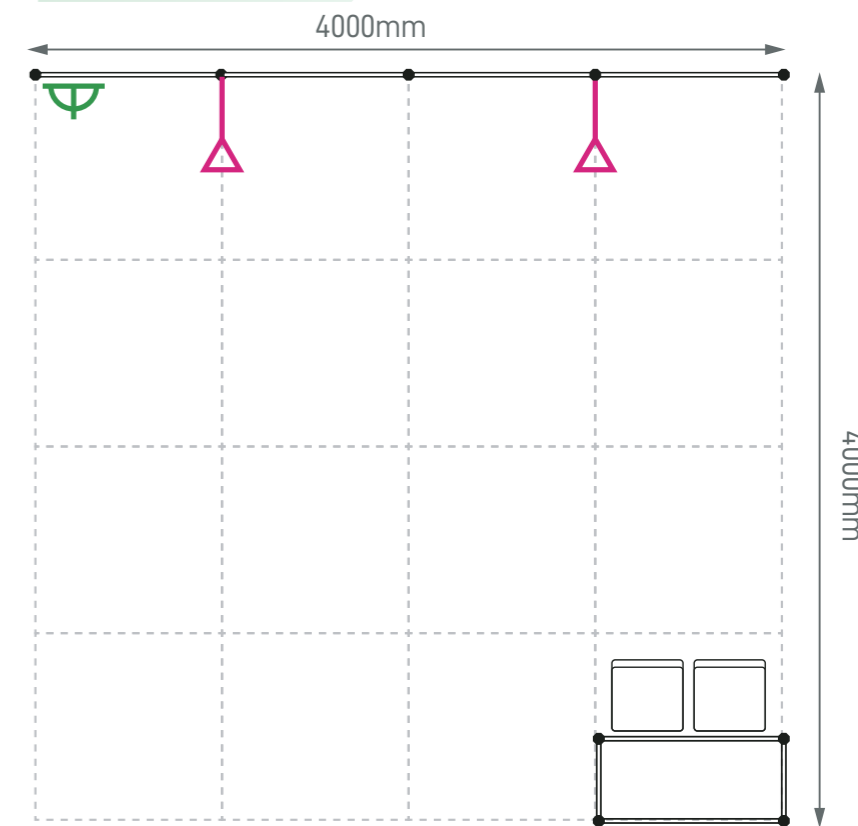

Size: 4000mmL x 3000mmD x 2440mmH

(Right opened)

Perspective View

Layout plan

Graphic

Graphic Size: 3920mmW x 2420mmH

Graphic Size: 2930mmW x 2420mmH

Legend

Size: 5000mmL x 3000mmD x 2440mmH

(Left opened)

Perspective View

Layout plan

Graphic

Graphic Size: 4910mmW x 2420mmH

Graphic Size: 2930mmW x 2420mmH

Legend

	Qty
	5
	1
	1
	2

4910mm

2930mm

1030mm

Standard Booth (J2R) - 5m x 3m

Size: 5000mmL x 3000mmD x 2440mmH

(Right opened)

Perspective View

Standard Booth (J3) - 4m x 4m

Size: 4000mmL x 4000mmD x 2440mmH

Perspective View

Layout plan

Graphic

Graphic Size: 3920mmW x 2420mmH

Legend

Qty