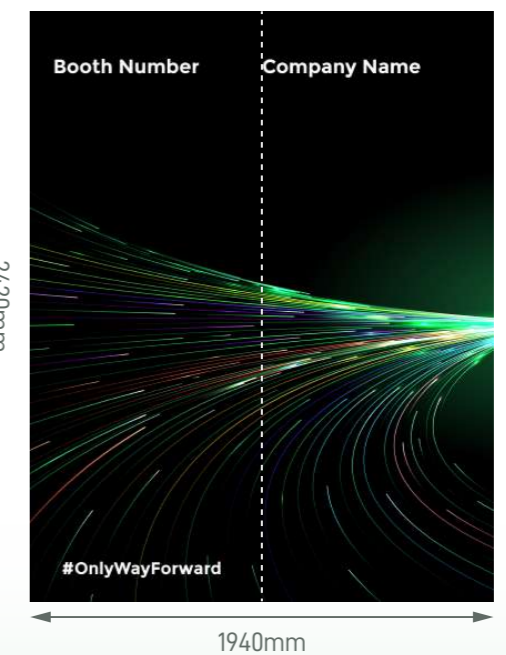

Size: 2000mmL x 2000mmD x 2440mmH

(Right opened)

Perspective View

Layout plan

Graphic

Graphic Size: 1940mmW x 2420mmH

Legend

	Qty	
	LED Longarm Spotlight	2
	500W Square Pin Socket	1
	Podium (0.5mW x 0.5mD x 1mH)	1
	White Bar Stool	1

Standard Booth (D1) - 3m x 2m

Size: 3000mmL x 2000mmD x 2440mmH

Perspective View

Layout plan

Graphic

Graphic Size: 2930mmW x 2420mmH

Legend

	Qty
	2
	1
	1
	2

Standard Booth (D2L) - 3m x 2m

Size: 3000mmL x 2000mmD x 2440mmH

(Left opened)

Perspective View

Layout plan

Graphic

Graphic Size: 2930mmW x 2420mmH

Graphic Size: 1940mmW x 2420mmH

Legend

	Qty
	4
	1
	1
	2

Standard Booth (D2R) - 3m x 2m

Size: 3000mmL x 2000mmD x 2440mmH

(Right opened)

Perspective View

Honeycomb Board with Digital Print Graphic

Layout plan