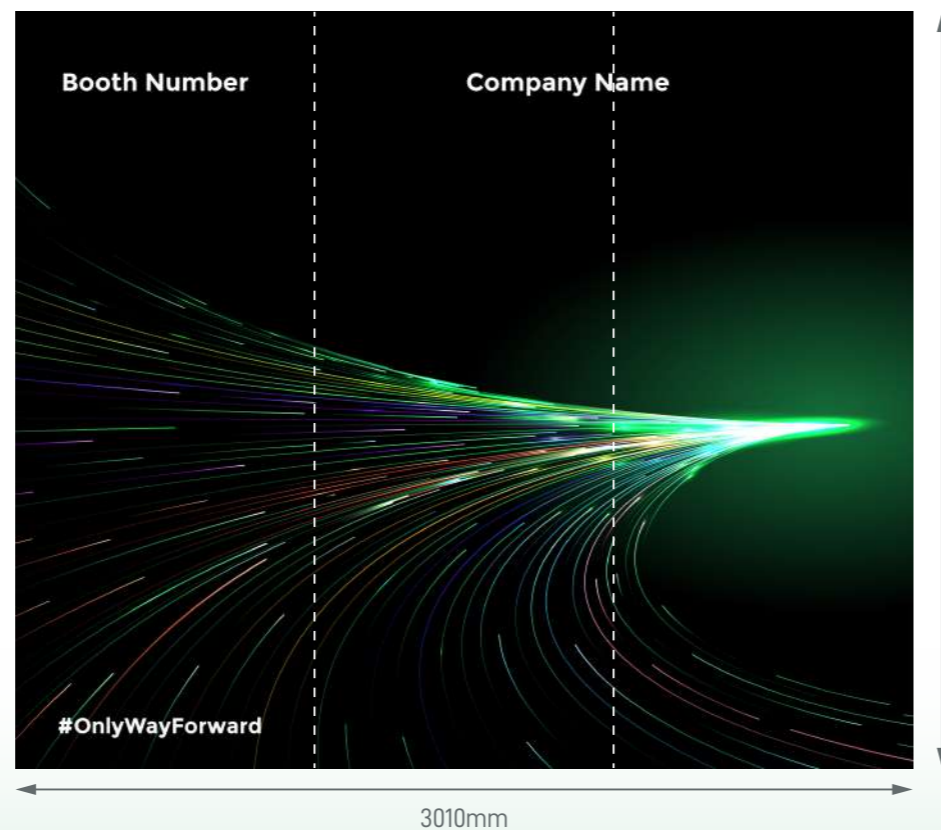

Graphic Size
Material Size: 3050mmW x 2510mmH
Display Size: 3010mmW x 2420mmH
Bleed: 20mm