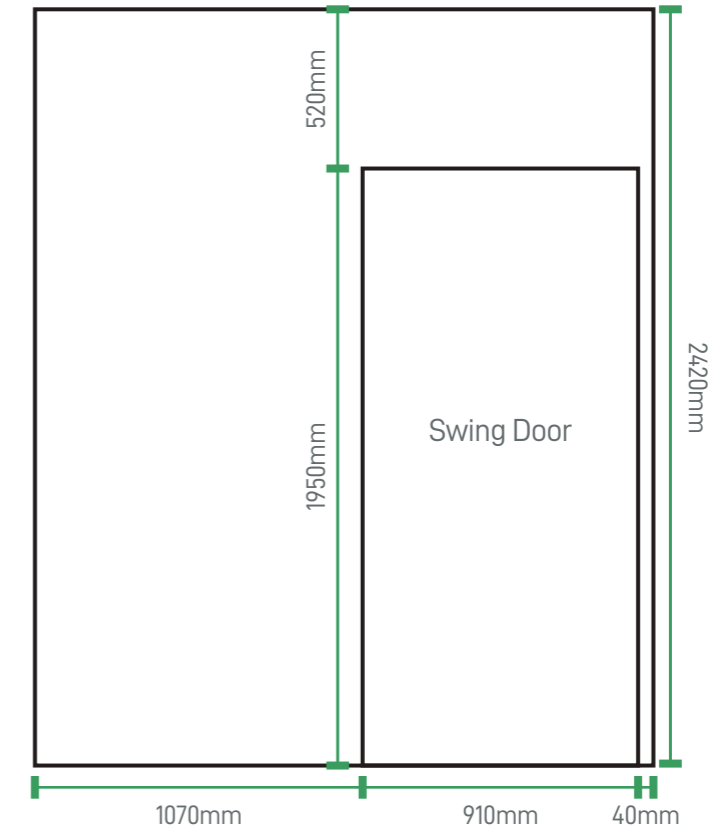

Size: 4000mmL x 3000mmD x 2440mmH

(Right opened)

Perspective View

Layout plan

Graphic

Graphic Size: 3920mmW x 2420mmH

Graphic Size: 2930mmW x 2420mmH

Legend

Size: 5000mmL x 3000mmD x 2440mmH

(Left opened)

Perspective View

Layout plan

Graphic

Graphic Size: 4910mmW x 2420mmH

Graphic Size: 2930mmW x 2420mmH

Legend

2020mm

2420mm

750mm

1030mm

Standard Podium & Reception artwork dimensions

Perspective View

Graphic

The Swing door Boundaries

Graphic Size
Material Size: 3050mmW x 2510mmH
Display Size: 3010mmW x 2420mmH
Bleed: 20mm

Graphic Size
Material Size: 2060mmW x 2510mmH
Display Size: 2020mmW x 2420mmH
Bleed: 20mm