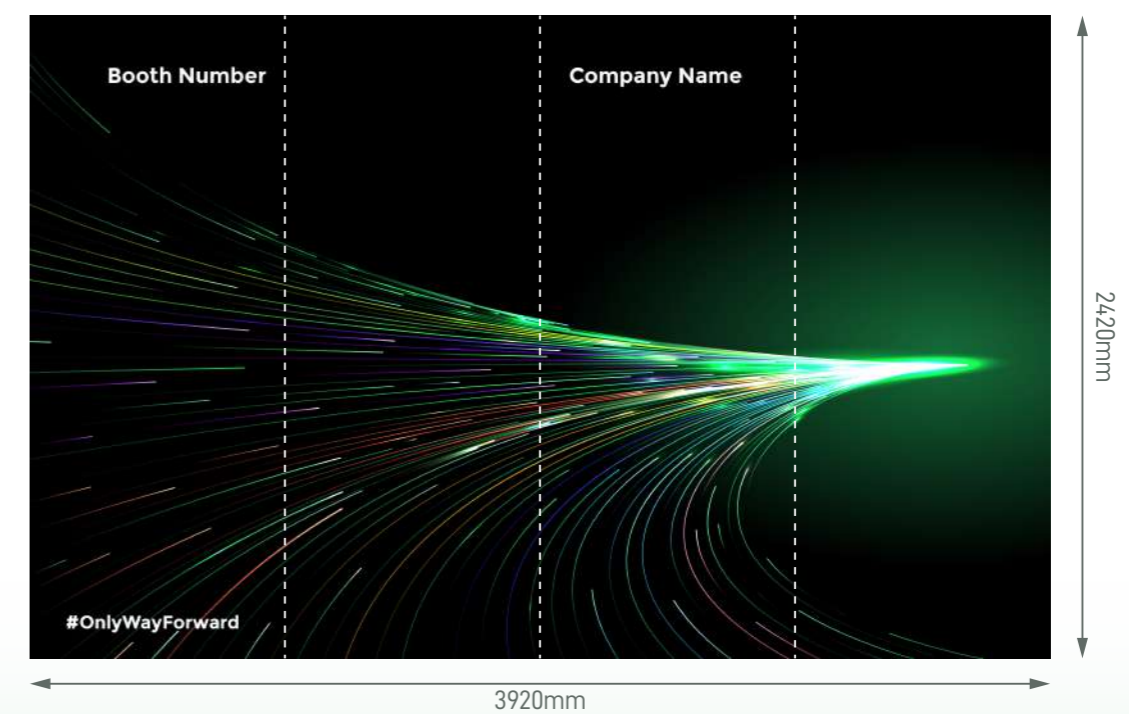

Layout plan

Graphic

Graphic Size: 5900mmW x 2420mmH

Legend

Legend	Qty
LED Longarm Spotlight	4
500W Square Pin Socket	1
Podium (0.5mW x 0.5mD x 1mH)	1
White Bar Stool	2

Standard Booth (E1) - 4m x 2m

Size: 4000mmL x 2000mmD x 2440mmH

Perspective View

Layout plan

Graphic

Graphic Size: 3920mmW x 2420mmH

Legend

	Qty
 LED Longarm Spotlight	2
 500W Square Pin Socket	1
 Podium (0.5mW x 0.5mD x 1mH)	1
 White Bar Stool	2

Standard Booth (E2L) - 4m x 2m

Size: 4000mmL x 2000mmD x 2440mmH

(Left opened)

Perspective View

Layout plan

Graphic

Graphic Size: 3920mmW x 2420mmH

Graphic Size: 1940mmW x 2420mmH

Legend