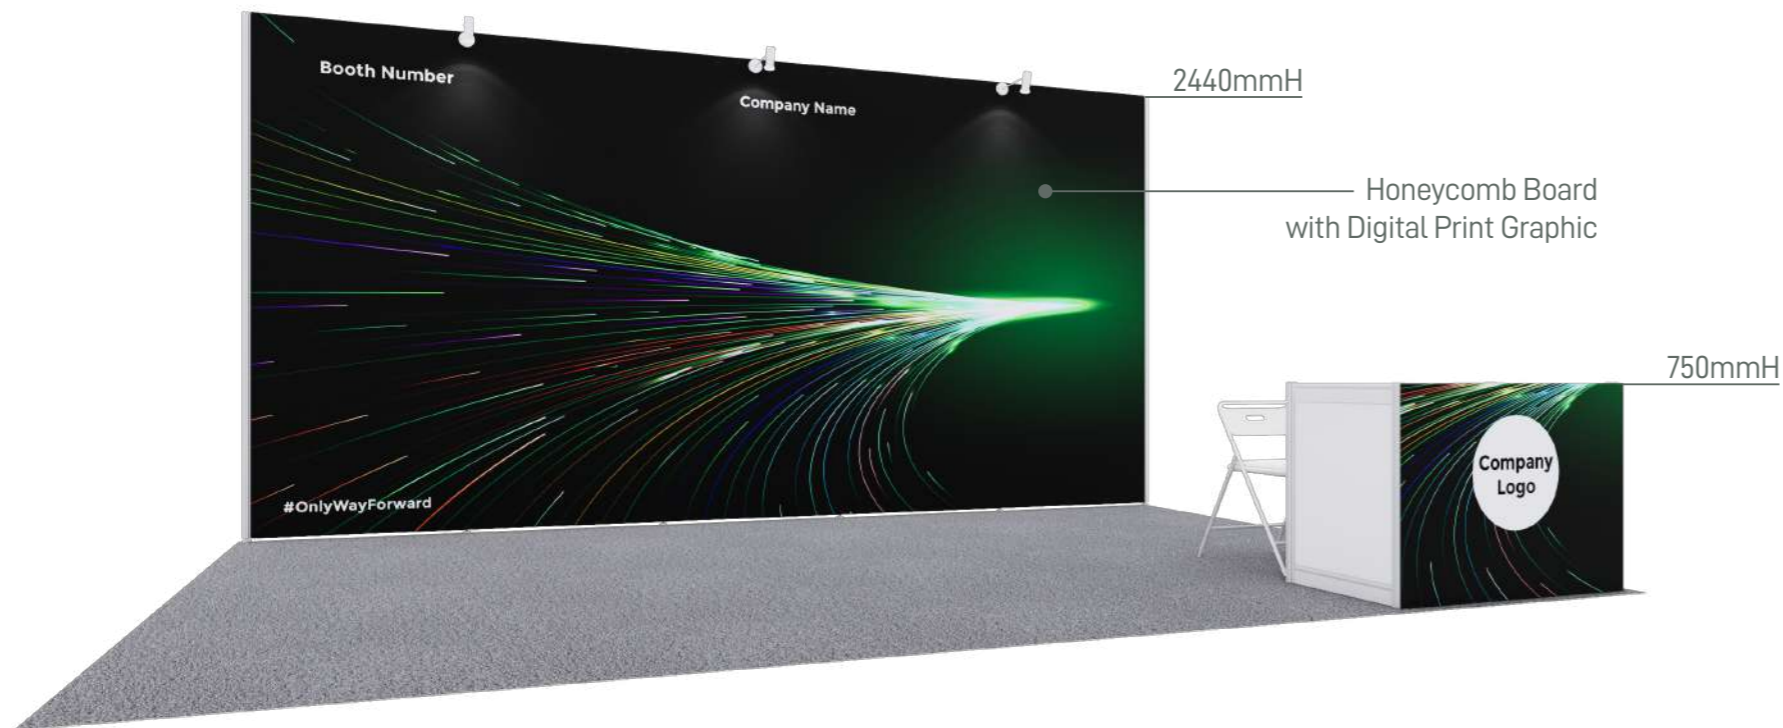

Standard Booth (B) - 3m x 1m

Size: 3000mmL x 1000mmD x 2440mmH

Perspective View

Layout plan

Graphic

Graphic Size: 2930mmW x 2420mmH

Legend

	Qty
LED Longarm Spotlight	2
500W Square Pin Socket	1
Podium (0.5mW x 0.5mD x 1mH)	1
White Bar Stool	1

Size: 4000mmL x 3000mmD x 2440mmH

(Right opened)

Perspective View

Layout plan

Graphic

Graphic Size: 3920mmW x 2420mmH

Graphic Size: 2930mmW x 2420mmH

Legend

Size: 5000mmL x 3000mmD x 2440mmH

Perspective View

Layout plan

Graphic

Graphic Size: 4910mmW x 2420mmH

Legend

	Qty
	3
	1
	1
	2

Standard Booth (J2L) - 5m x 3m

Size: 5000mmL x 3000mmD x 2440mmH

(Left opened)

Perspective View

Layout plan

Graphic

Graphic Size: 4910mmW x 2420mmH

Graphic Size: 2930mmW x 2420mmH

Legend