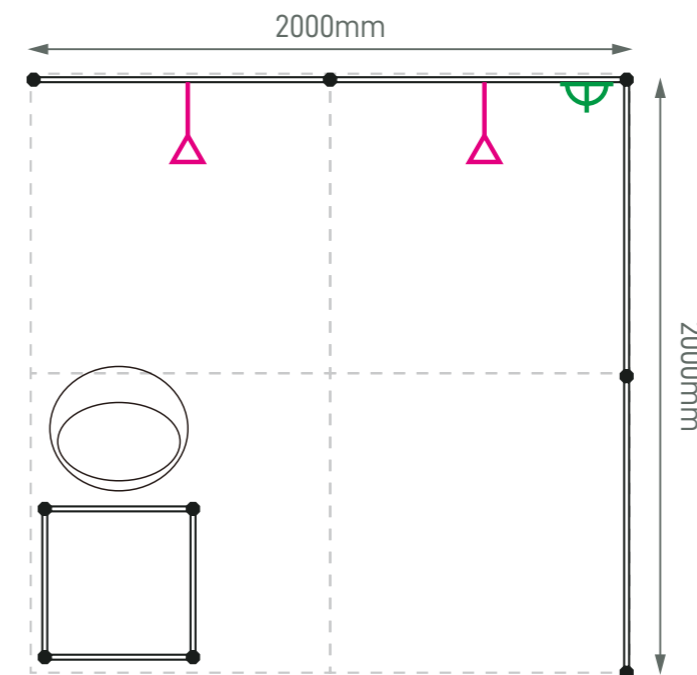

Graphic Size: 1940mmW x 2420mmH

Legend

	Qty
	2
	1
	1
	1

Standard Booth (C2L) - 2m x 2m

Size: 2000mmL x 2000mmD x 2440mmH

(Left opened)

Perspective View

Layout plan

Size: 2000mmL x 2000mmD x 2440mmH

(Right opened)

Perspective View

Layout plan

Graphic

Graphic Size: 1940mmW x 2420mmH

Legend

	Qty	
	LED Longarm Spotlight	2
	500W Square Pin Socket	1
	Podium (0.5mW x 0.5mD x 1mH)	1
	White Bar Stool	1

Size: 4000mmL x 2000mmD x 2440mmH

(Left opened)

Perspective View

Layout plan

Graphic

Graphic Size: 3920mmW x 2420mmH

Graphic Size: 1940mmW x 2420mmH

Legend

Size: 4000mmL x 3000mmD x 2440mmH

(Right opened)

Perspective View

Layout plan

Graphic

Graphic Size: 3920mmW x 2420mmH

Graphic Size: 2930mmW x 2420mmH

Legend