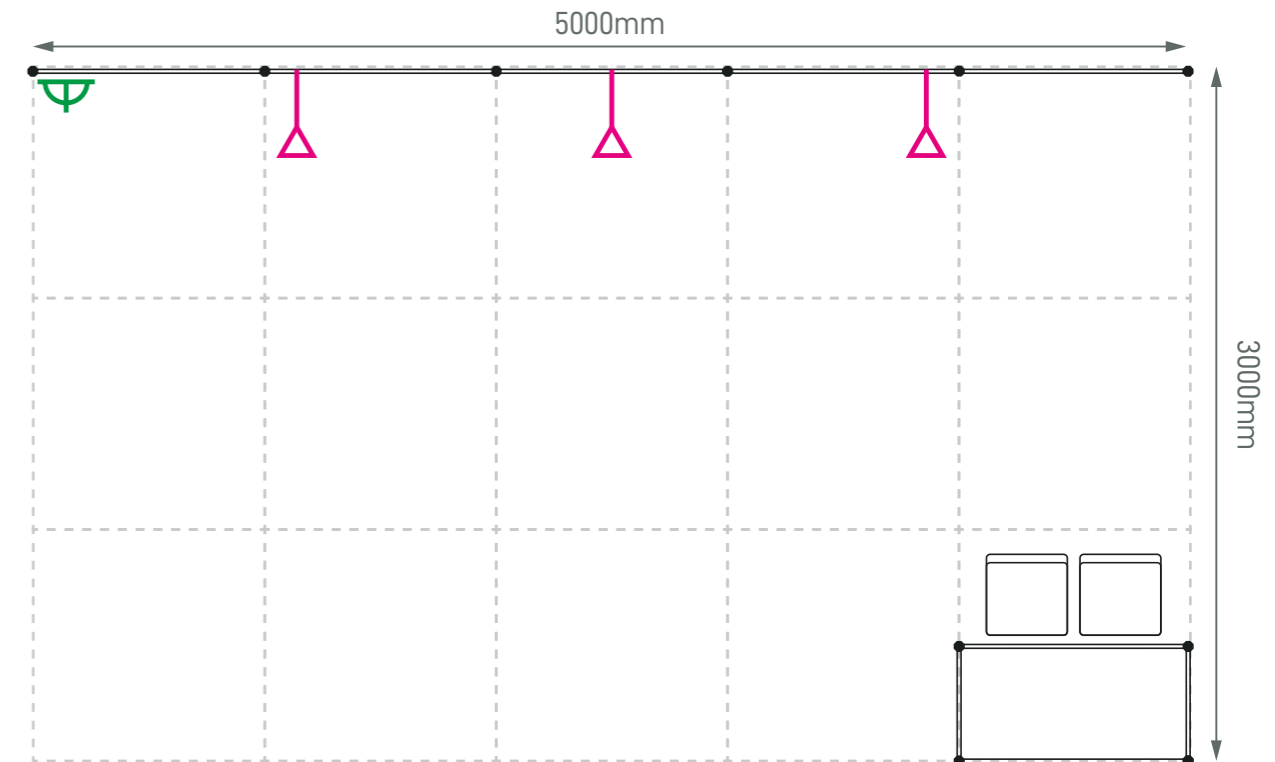

Size: 4000mmL x 3000mmD x 2440mmH

(Right opened)

Perspective View

Layout plan

Graphic

Graphic Size: 3920mmW x 2420mmH

Graphic Size: 2930mmW x 2420mmH

Legend

Size: 5000mmL x 3000mmD x 2440mmH

Perspective View

Layout plan

Graphic

Graphic Size: 4910mmW x 2420mmH

Legend

	Qty
	3
	1
	1
	2

Standard Booth (J2L) - 5m x 3m

Size: 5000mmL x 3000mmD x 2440mmH

(Left opened)

Perspective View

Layout plan

Graphic

Graphic Size: 4910mmW x 2420mmH

Graphic Size: 2930mmW x 2420mmH

Legend

(Left opened)

Perspective View

Layout plan

Graphic

Graphic Size: 2930mmW x 2420mmH

Graphic Size: 5900mmW x 2420mmH

Legend

Qty