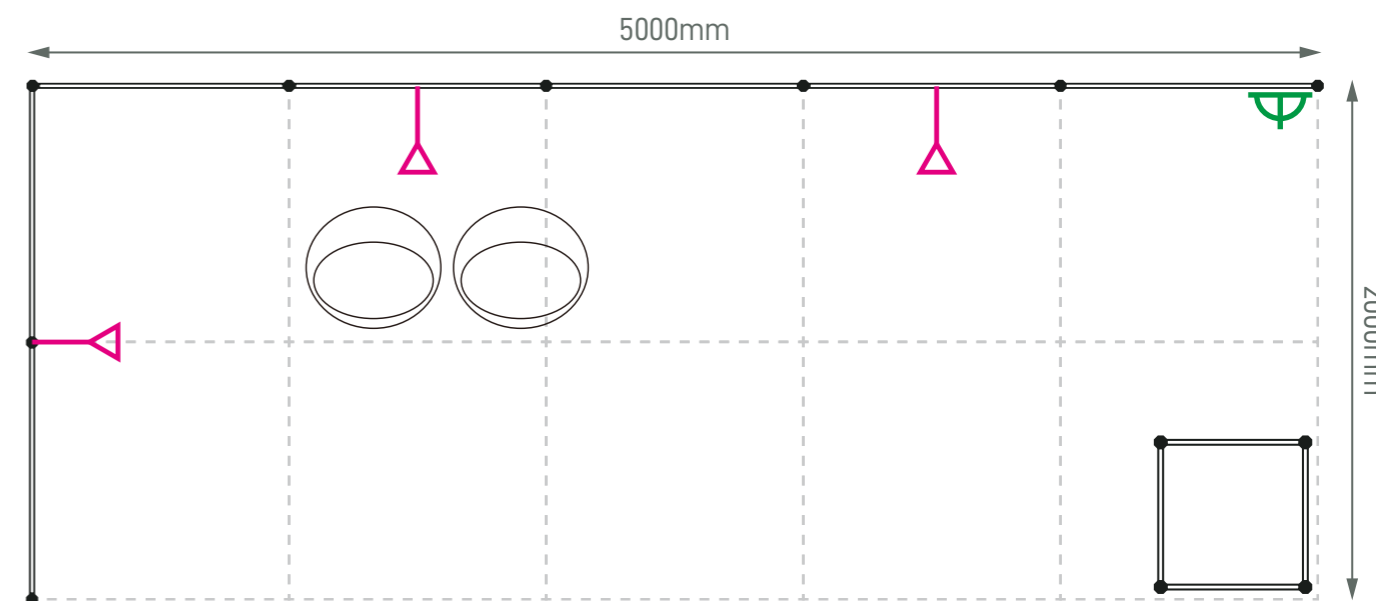

Standard Booth (G1) - 5m x 2m

Size: 5000mmL x 2000mmD x 2440mmH

Perspective View

Layout plan

Graphic

Graphic Size: 4910mmW x 2420mmH

Legend

	Qty
LED Longarm Spotlight	3
500W Square Pin Socket	1
Podium (0.5mW x 0.5mD x 1mH)	1
White Bar Stool	2

Standard Booth (G2R) - 5m x 2m

Size: 5000mmL x 2000mmD x 2440mmH

(Right opened)

Perspective View

Layout plan

Graphic

Graphic Size: 4910mmW x 2420mmH

Graphic Size: 1940mmW x 2420mmH

Size: 4000mmL x 3000mmD x 2440mmH

(Right opened)

Perspective View

Layout plan

Graphic

Graphic Size: 3920mmW x 2420mmH

Graphic Size: 2930mmW x 2420mmH

Legend

Size: 5000mmL x 3000mmD x 2440mmH

(Left opened)

Perspective View

Layout plan

Graphic

Graphic Size: 4910mmW x 2420mmH

Graphic Size: 2930mmW x 2420mmH

Legend