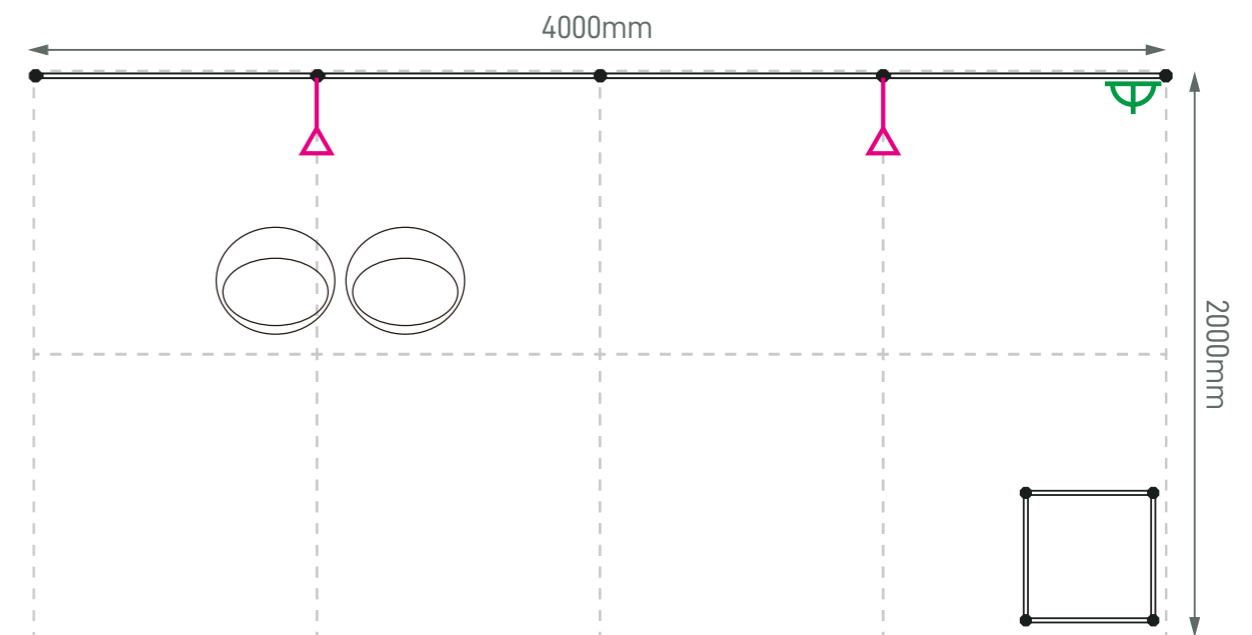

Layout plan