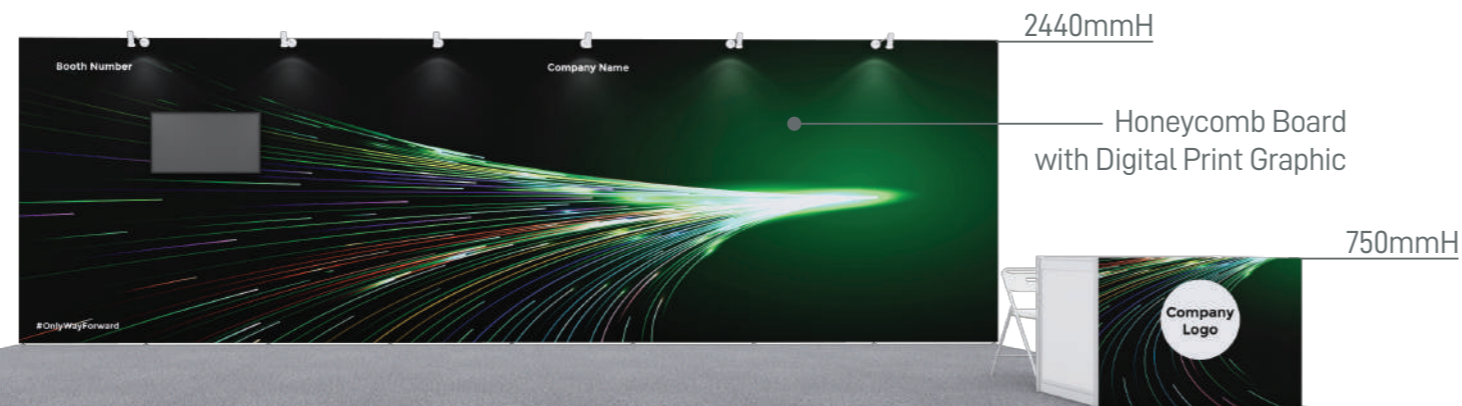

Size: 6000mmL x 4000mmD x 2440mmH

Perspective View

Layout plan

Graphic

Graphic Size: 5900mmW x 2420mmH

Legend

Qty

	LED Longarm Spotlight	4
	500W Square Pin Socket	1
	Reception Desk (1mW x 0.5mD x 0.75mH)	1
	Folding Chair	2
	40" Plasma TV	1
	Socket for Plasma TV	1

Standard Booth (M3) - 8m x 3m

Size: 8000mmL x 3000mmD x 2440mmH

Perspective View

Layout plan

Graphic

Graphic Size: 7880mmW x 2420mmH

Legend

Qty