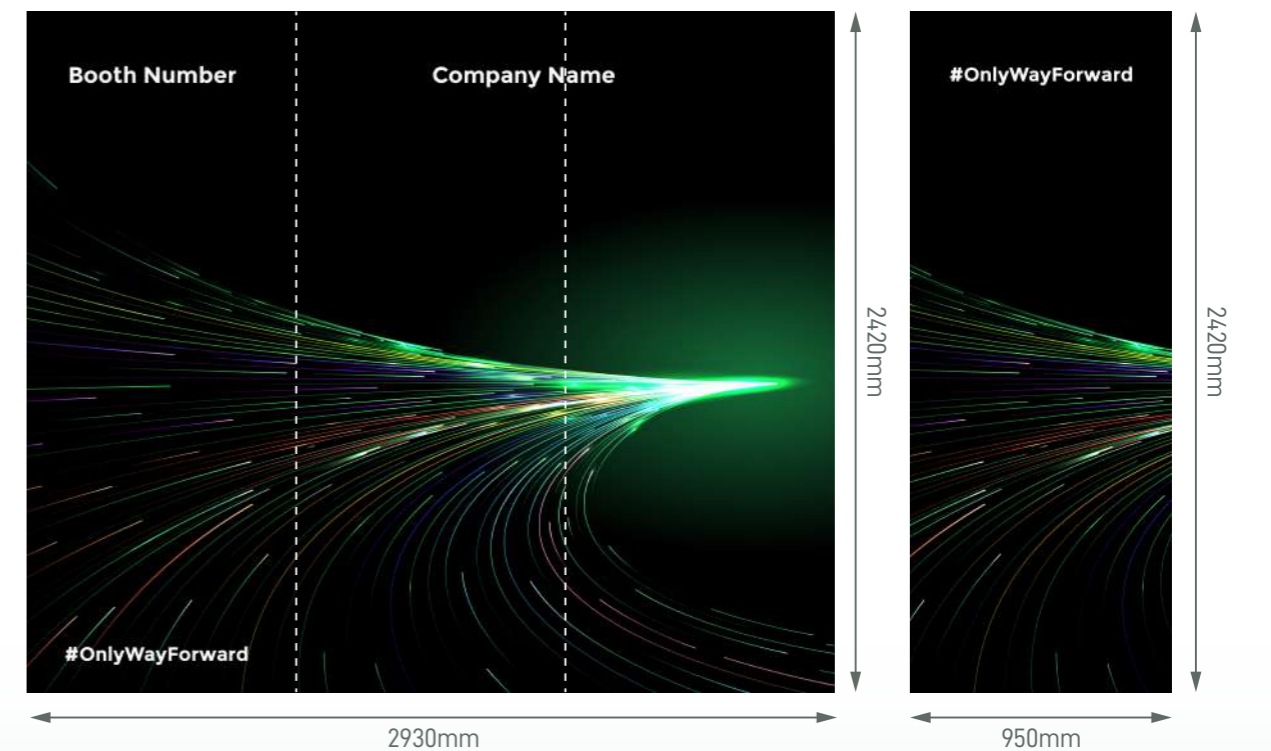

Standard Booth (A) - 2m x 1m

Size: 2000mmL x 1000mmD x 2440mmH

Perspective View

Layout plan

Graphic

Graphic Size: 1940mmW x 2420mmH

Legend

	Qty
LED Longarm Spotlight	2
500W Square Pin Socket	1
Podium (0.5mW x 0.5mD x 1mH)	1
White Bar Stool	1

Standard Booth (B) - 3m x 1m

Size: 3000mmL x 1000mmD x 2440mmH

Perspective View

Layout plan

Graphic

Graphic Size: 2930mmW x 2420mmH

Legend

	Qty
LED Longarm Spotlight	2
500W Square Pin Socket	1
Podium (0.5mW x 0.5mD x 1mH)	1
White Bar Stool	1

Standard Booth (B2) - 3m x 1m

Size: 3000mmL x 1000mmD x 2440mmH

Perspective View

Layout plan

Graphic

Graphic Size: 2930mmW x 2420mmH

Graphic Size: 950mmW x 2420mmH

Legend

	Qty	
	LED Longarm Spotlight	2
	500W Square Pin Socket	1
	Podium (0.5mW x 0.5mD x 1mH)	1
	White Bar Stool	1

Standard Booth (C1) - 2m x 2m

Size: 2000mmL x 2000mmD x 2440mmH

Perspective View

Layout plan

Graphic