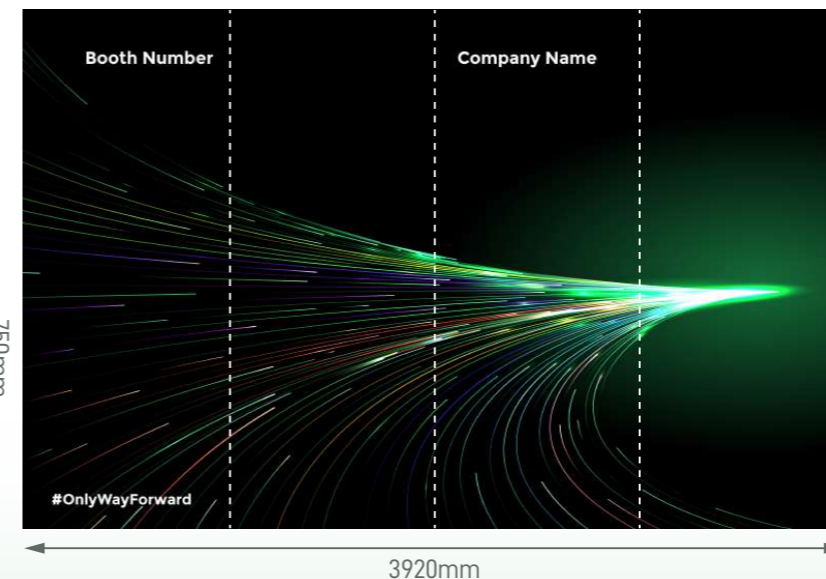

(Left opened)

Perspective View

Layout plan

Graphic

Graphic Size: 3920mmW x 2420mmH

Graphic Size: 2930mmW x 2420mmH

Legend

Qty