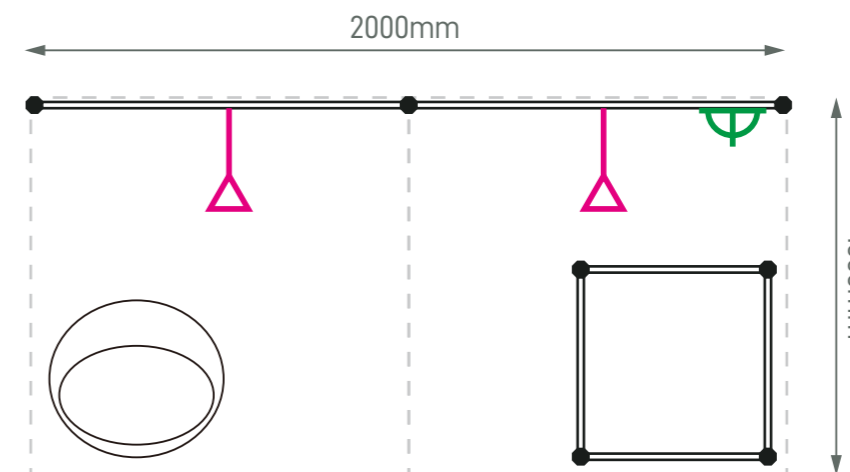

Standard Booth (A) - 2m x 1m

Size: 2000mmL x 1000mmD x 2440mmH

Perspective View

Layout plan

Graphic

Graphic Size: 1940mmW x 2420mmH

Legend

	Qty
LED Longarm Spotlight	2
500W Square Pin Socket	1
Podium (0.5mW x 0.5mD x 1mH)	1
White Bar Stool	1

Standard Booth (B) - 3m x 1m

Size: 3000mmL x 1000mmD x 2440mmH

Perspective View

Layout plan

Graphic

Graphic Size: 2930mmW x 2420mmH

Legend

	Qty
LED Longarm Spotlight	2
500W Square Pin Socket	1
Podium (0.5mW x 0.5mD x 1mH)	1
White Bar Stool	1

Standard Booth (D2L) - 3m x 2m

Size: 3000mmL x 2000mmD x 2440mmH

(Left opened)

Perspective View

Layout plan

Graphic

Graphic Size: 2930mmW x 2420mmH

Graphic Size: 1940mmW x 2420mmH

Size: 4000mmL x 2000mmD x 2440mmH

(Left opened)

Perspective View

Layout plan

Graphic

Graphic Size: 3920mmW x 2420mmH

Graphic Size: 1940mmW x 2420mmH

Legend