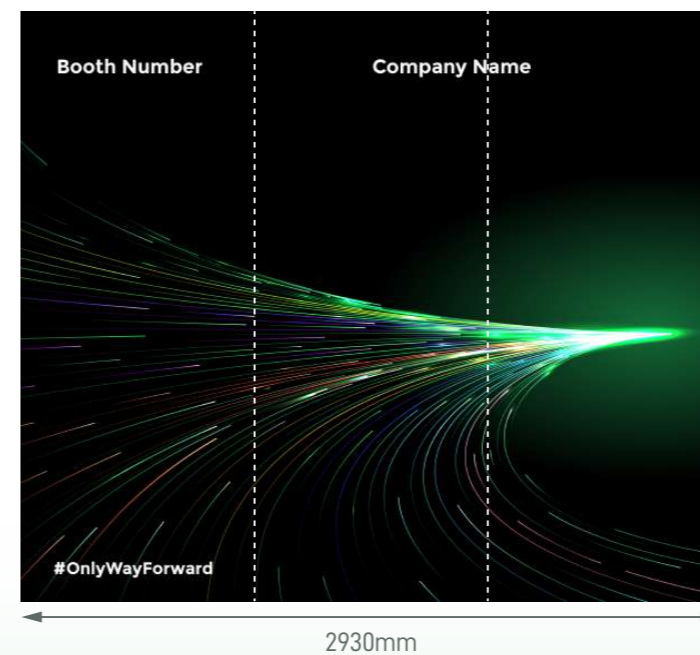

Size: 2000mmL x 2000mmD x 2440mmH

(Right opened)

Perspective View

Layout plan

Graphic

Graphic Size: 1940mmW x 2420mmH

Legend

	Qty	
	LED Longarm Spotlight	2
	500W Square Pin Socket	1
	Podium (0.5mW x 0.5mD x 1mH)	1
	White Bar Stool	1

Standard Booth (D1) - 3m x 2m

Size: 3000mmL x 2000mmD x 2440mmH

Perspective View

Layout plan

Graphic

Graphic Size: 2930mmW x 2420mmH

Legend

	Qty
	2
	1
	1
	2

Standard Booth (D2L) - 3m x 2m

Size: 3000mmL x 2000mmD x 2440mmH

(Left opened)

Perspective View

Layout plan

Graphic

Graphic Size: 2930mmW x 2420mmH

Graphic Size: 1940mmW x 2420mmH

Legend

	Qty
	4
	1
	1
	2

Standard Booth (D2R) - 3m x 2m

Size: 3000mmL x 2000mmD x 2440mmH

(Right opened)

Perspective View

Honeycomb Board with Digital Print Graphic

Layout plan