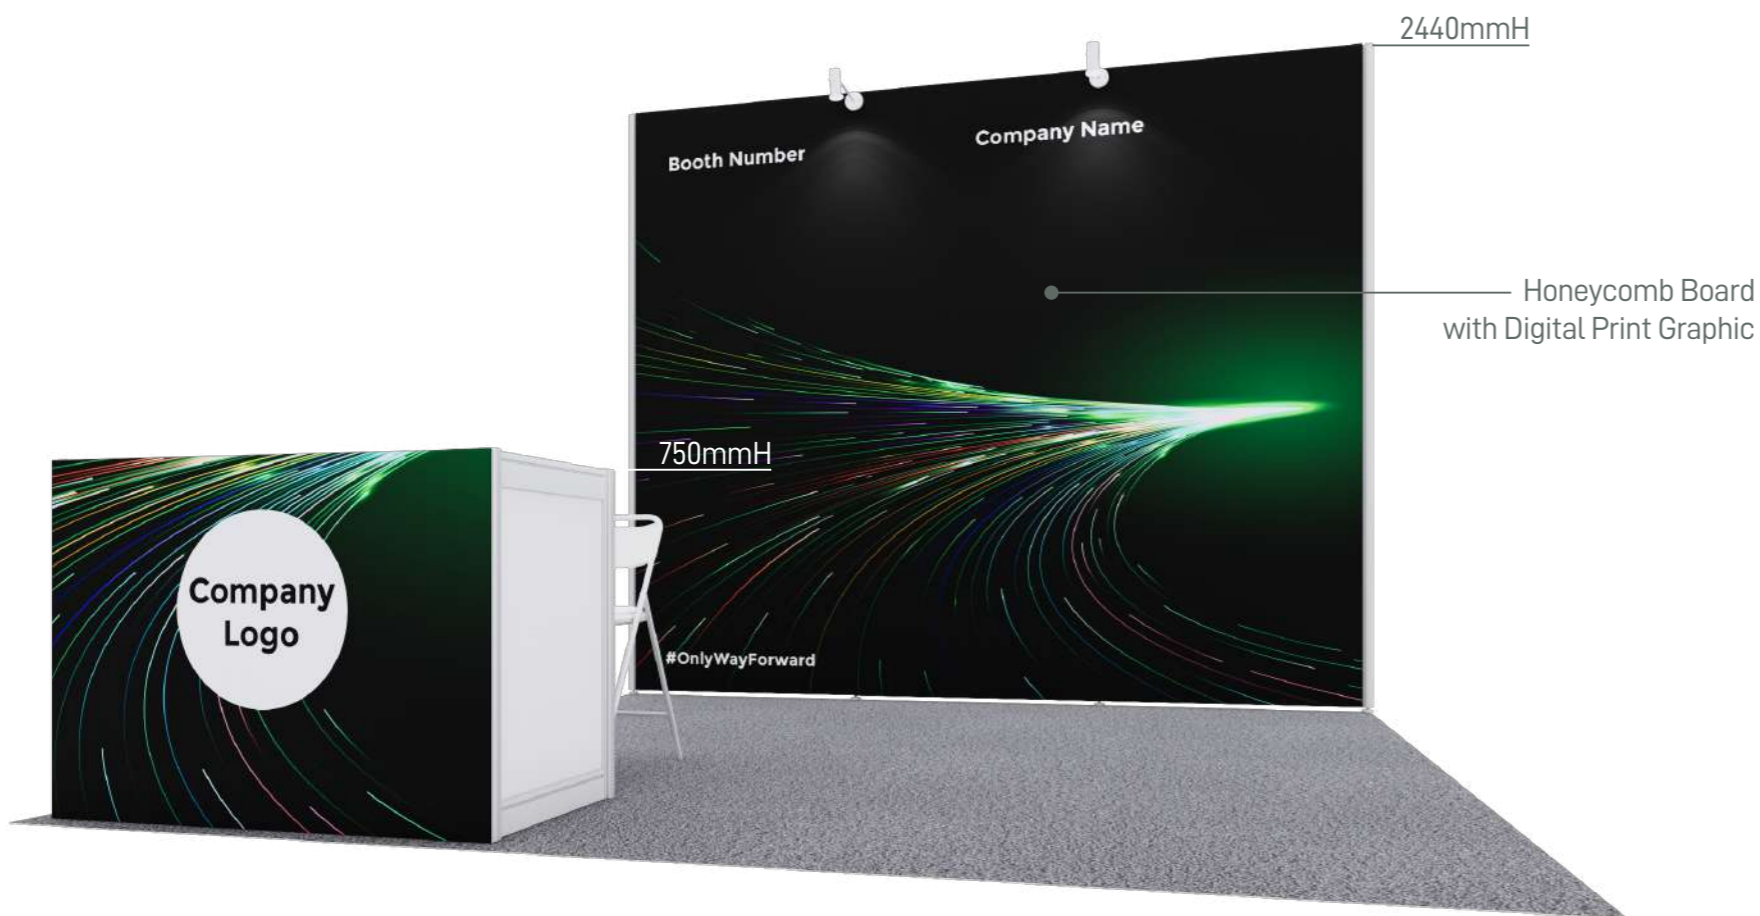

Legend

	Qty
	4
	1
	1
	2

Standard Booth (D2R) - 3m x 2m

Size: 3000mmL x 2000mmD x 2440mmH

(Right opened)

Perspective View

Honeycomb Board with Digital Print Graphic

Layout plan

	Qty
 LED Longarm Spotlight	4
 500W Square Pin Socket	1
 Podium (0.5mW x 0.5mD x 1mH)	1
 White Bar Stool	2

Standard Booth (E2R) - 4m x 2m

Size: 4000mmL x 2000mmD x 2440mmH

(Right opened)

Perspective View

Layout plan

Graphic

Graphic Size: 3920mmW x 2420mmH

Graphic Size: 1940mmW x 2420mmH

Legend

	Qty
	4
	1
	1
	2

Standard Booth (F) - 3m x 3m

Size: 3000mmL x 3000mmD x 2440mmH

Perspective View

Layout plan

Graphic

Graphic Size: 2930mmW x 2420mmH

Legend

Qty

	LED Longarm Spotlight	2
	500W Square Pin Socket	1
	Reception Desk (1mW x 0.5mD x 0.75mH)	1
	Folding Chair	2

Standard Booth (F1L) - 3m x 3m

Size: 3000mmL x 3000mmD x 2440mmH