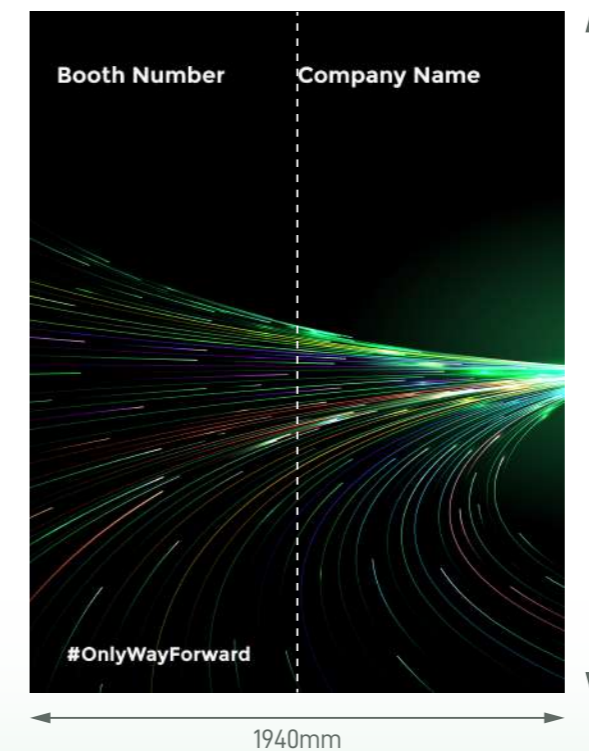

Standard Booth (A) - 2m x 1m

Size: 2000mmL x 1000mmD x 2440mmH

Perspective View

Layout plan

Graphic

Graphic Size: 1940mmW x 2420mmH

Legend

	Qty
LED Longarm Spotlight	2
500W Square Pin Socket	1
Podium (0.5mW x 0.5mD x 1mH)	1
White Bar Stool	1

Standard Booth (B) - 3m x 1m

Size: 3000mmL x 1000mmD x 2440mmH

Perspective View

Layout plan

Graphic

Graphic Size: 2930mmW x 2420mmH

Legend

	Qty
LED Longarm Spotlight	2
500W Square Pin Socket	1
Podium (0.5mW x 0.5mD x 1mH)	1
White Bar Stool	1

	Qty	
	LED Longarm Spotlight	2
	500W Square Pin Socket	1
	Podium (0.5mW x 0.5mD x 1mH)	1
	White Bar Stool	1

Standard Booth (C1) - 2m x 2m

Size: 2000mmL x 2000mmD x 2440mmH

Perspective View

Layout plan

Graphic

Graphic Size: 1940mmW x 2420mmH

Legend

	Qty
	2
	1
	1
	1

Standard Booth (C2L) - 2m x 2m

Size: 2000mmL x 2000mmD x 2440mmH

(Left opened)

Perspective View

Layout plan