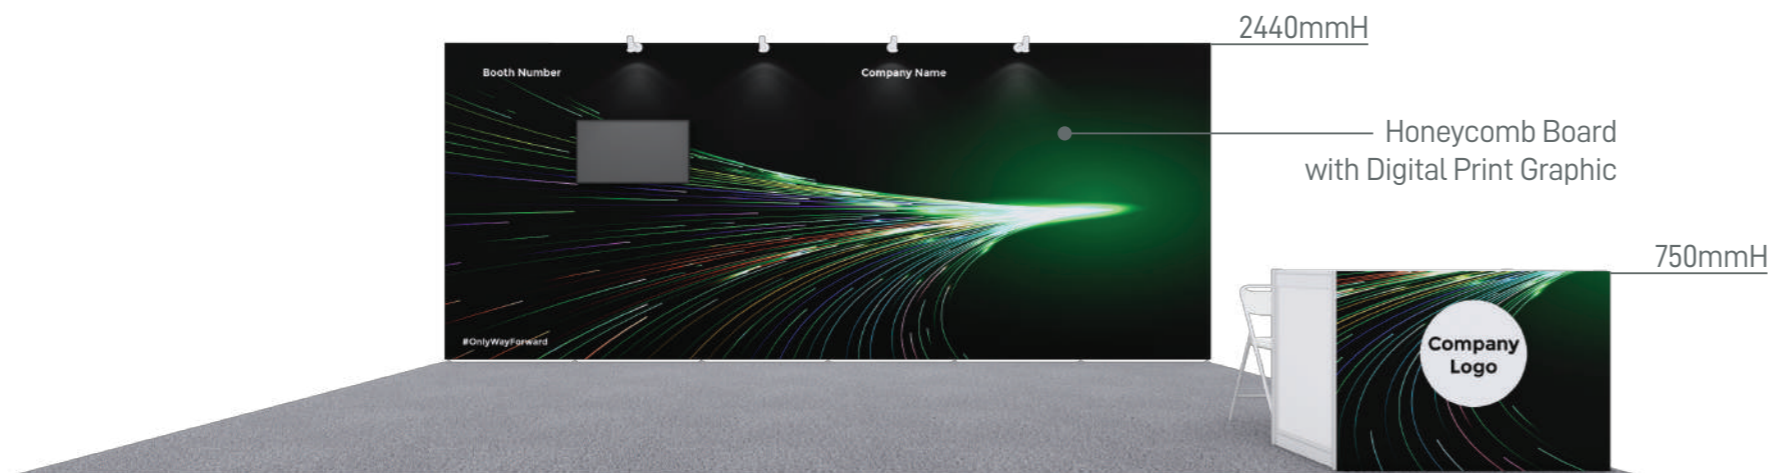

Standard Booth (M2) - 6m x 4m

Size: 6000mmL x 4000mmD x 2440mmH

Perspective View