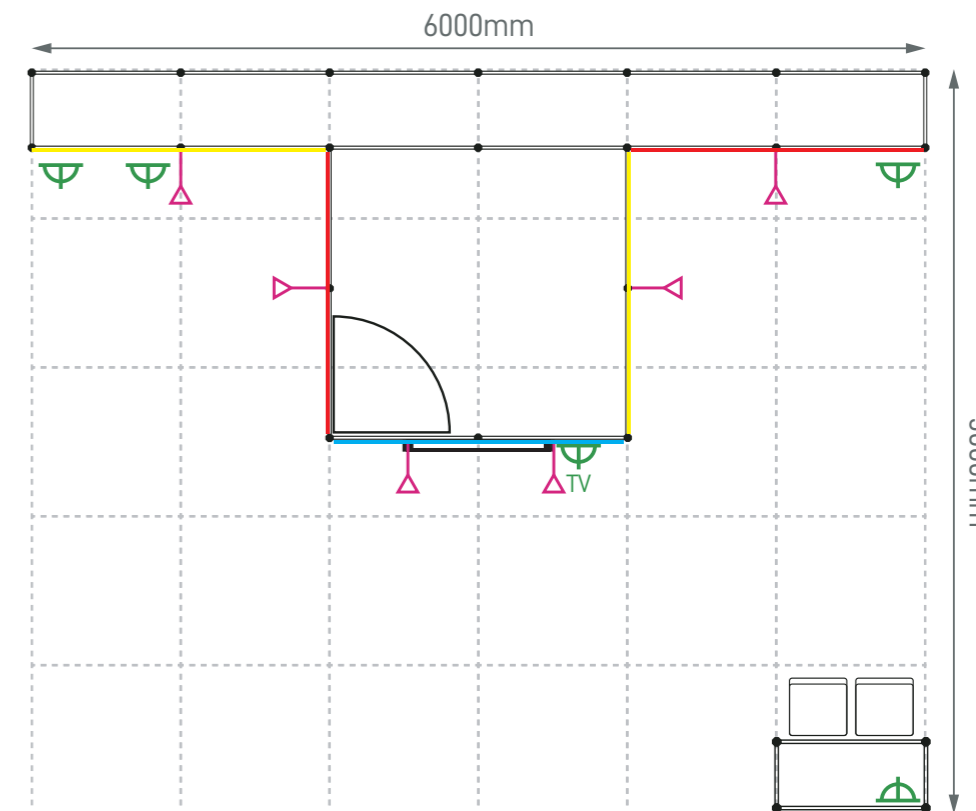

Standard Booth (N2) - 6m x 5m

Size: 6000mmL x 5000mmD x 2440mmH

Perspective View

Layout plan

Graphic

Legend	Qty
	LED Longarm Spotlight 4
	500W Square Pin Socket 2
	Reception Desk (1mW x 0.5mD x 0.75mH) 1
	Folding Chair 2
	40" Plasma TV 1
	Socket for Plasma TV 1

Graphic Size: 5900mmW x 2420mmH

Standard Booth (N3) - 6m x 5m

Size: 6000mmL x 5000mmD x 2440mmH

Perspective View

Graphic

Layout plan

Graphic Size: 1980mmW x 2420mmH

Graphic Size: 1980mmW x 2420mmH

2020mm

2420mm

750mm

1030mm

Standard Podium & Reception artwork dimensions

Perspective View

Graphic

The Swing door Boundaries

Graphic Size
Material Size: 3050mmW x 2510mmH
Display Size: 3010mmW x 2420mmH
Bleed: 20mm

Graphic Size
Material Size: 2060mmW x 2510mmH
Display Size: 2020mmW x 2420mmH
Bleed: 20mm