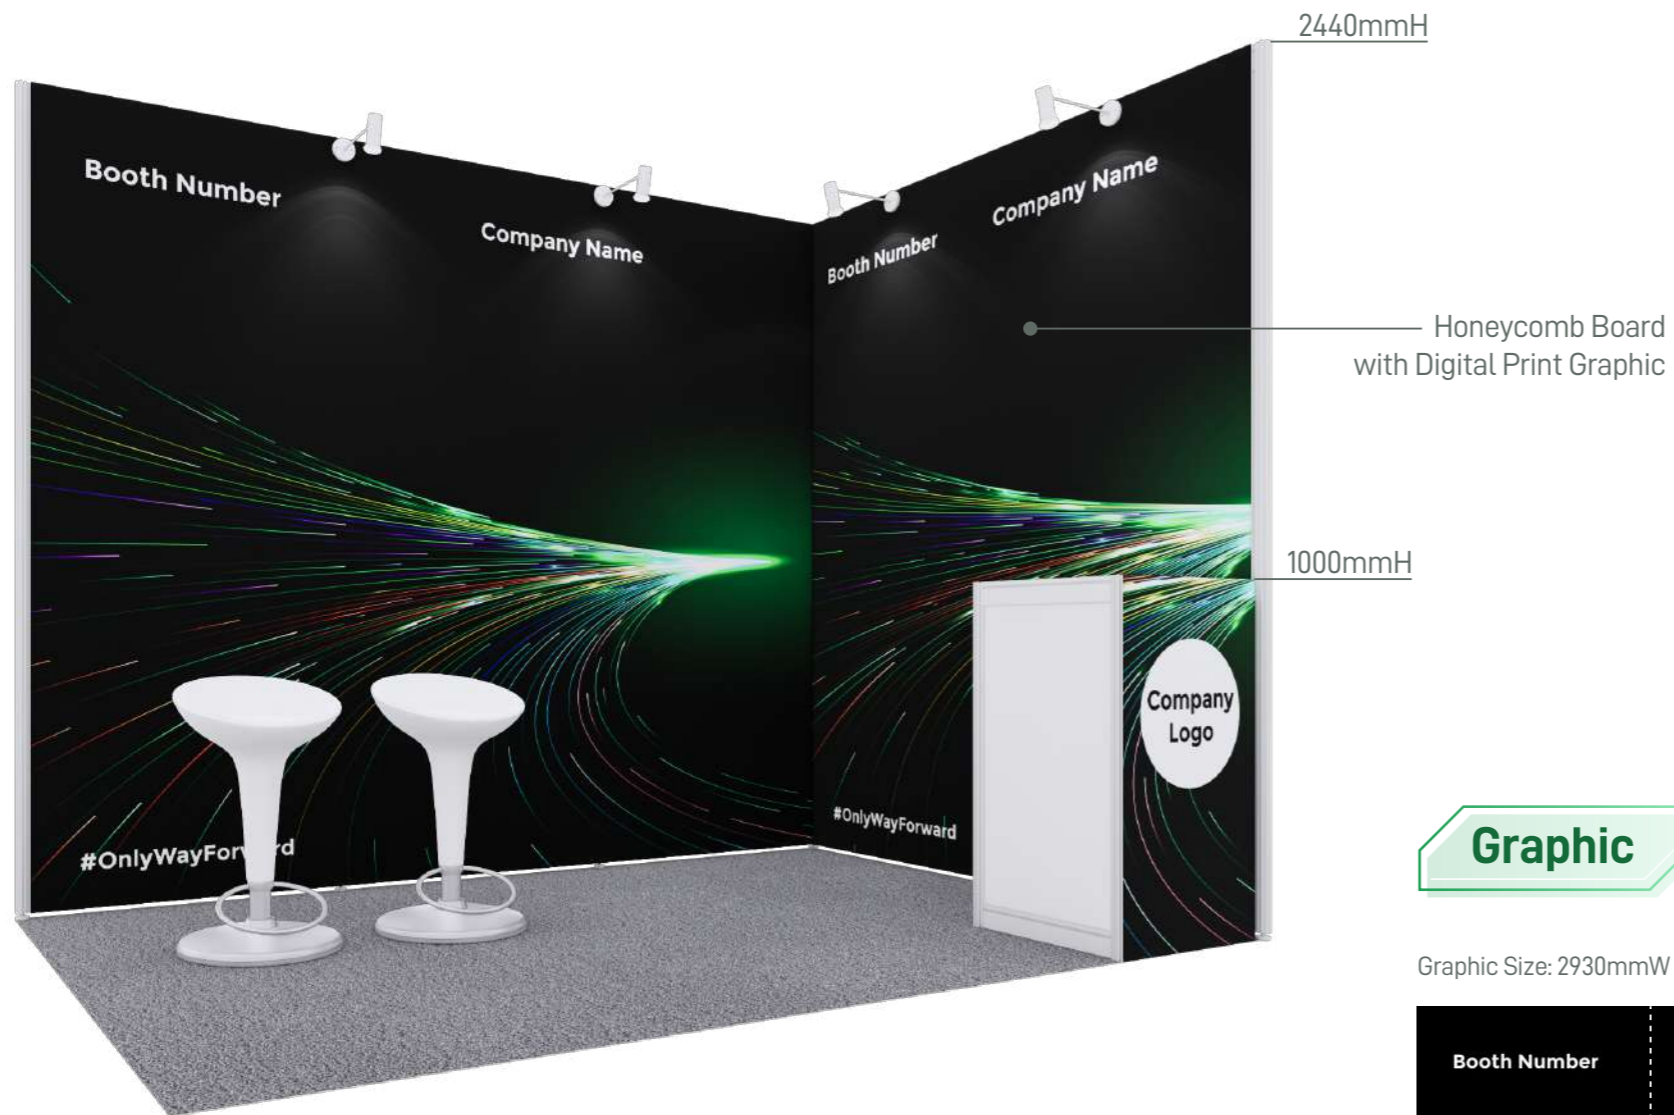

Size: 2000mmL x 2000mmD x 2440mmH

(Right opened)

Perspective View

Layout plan

Graphic

Graphic Size: 1940mmW x 2420mmH

Legend

	Qty	
	LED Longarm Spotlight	2
	500W Square Pin Socket	1
	Podium (0.5mW x 0.5mD x 1mH)	1
	White Bar Stool	1

Standard Booth (D1) - 3m x 2m

Size: 3000mmL x 2000mmD x 2440mmH

Perspective View

Layout plan

Graphic

Graphic Size: 2930mmW x 2420mmH

Legend

	Qty
	2
	1
	1
	2

Standard Booth (D2L) - 3m x 2m

Size: 3000mmL x 2000mmD x 2440mmH

(Left opened)

Perspective View

Layout plan

Graphic

Graphic Size: 2930mmW x 2420mmH

Graphic Size: 1940mmW x 2420mmH

Legend

	Qty
	4
	1
	1
	2

Standard Booth (D2R) - 3m x 2m

Size: 3000mmL x 2000mmD x 2440mmH

(Right opened)

Perspective View

Honeycomb Board with Digital Print Graphic

Layout plan