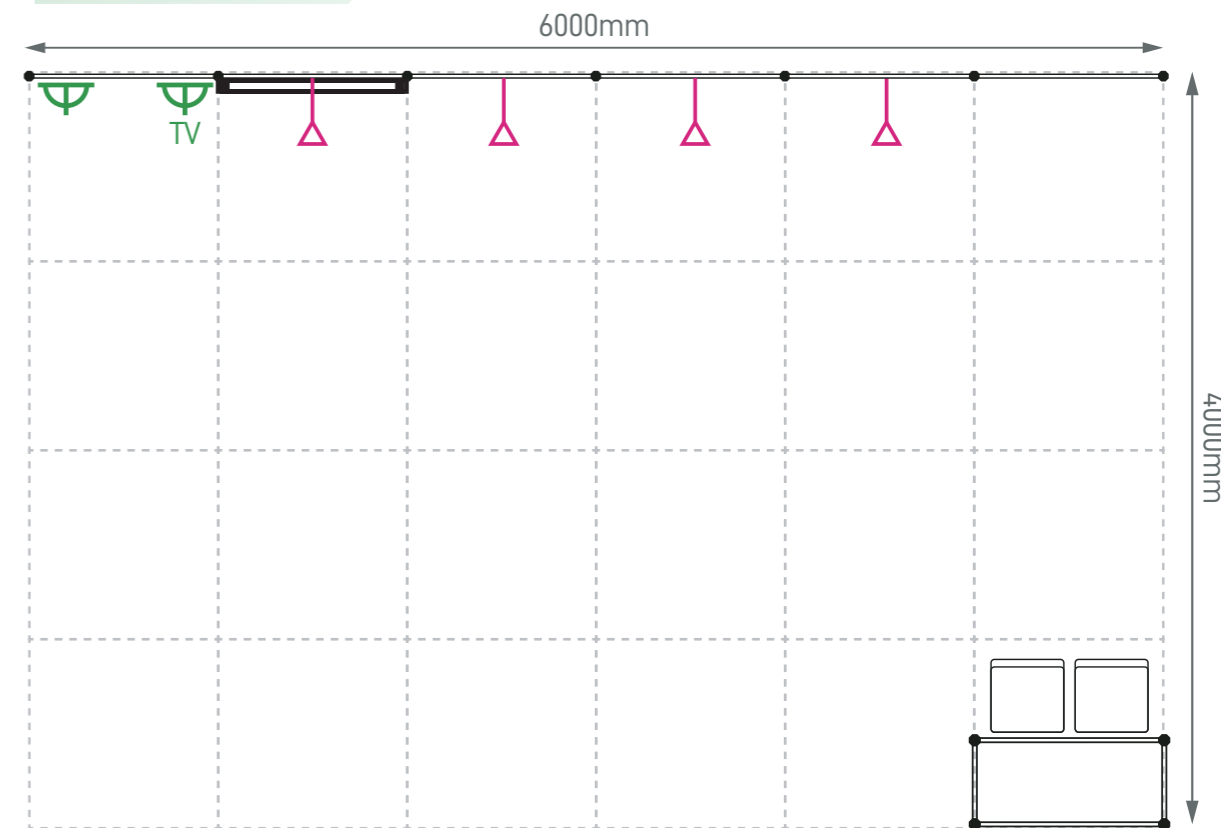

Size: 5000mmL x 3000mmD x 2440mmH

(Left opened)

Perspective View

Layout plan

Graphic

Graphic Size: 4910mmW x 2420mmH

Graphic Size: 2930mmW x 2420mmH

Legend

Standard Booth (L) - 5m x 4m

Size: 5000mmL x 4000mmD x 2440mmH

Perspective View

Layout plan

Graphic

Graphic Size: 4910mmW x 2420mmH

Legend

Qty

Size: 6000mmL x 4000mmD x 2440mmH

Perspective View

Layout plan

Graphic

Graphic Size: 5900mmW x 2420mmH

Legend

Qty

	LED Longarm Spotlight	4
	500W Square Pin Socket	1
	Reception Desk (1mW x 0.5mD x 0.75mH)	1
	Folding Chair	2
	40" Plasma TV	1
	Socket for Plasma TV	1

Standard Booth (M3) - 8m x 3m

Size: 8000mmL x 3000mmD x 2440mmH

Perspective View

Layout plan

Graphic

Graphic Size: 7880mmW x 2420mmH

Legend

Qty